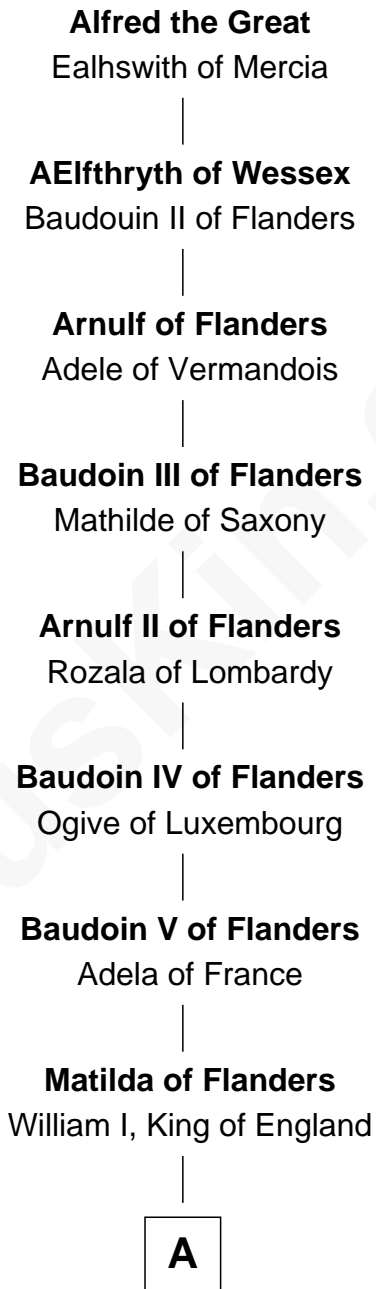

FamousKin.com Relationship Chart of

Mike Love

Co-Founder of The Beach Boys

35th Great-grandson of

Alfred the Great

King of the Anglo-Saxons

A

Henry I, King of England

Maud of Scotland

Maud of England

Geoffrey Plantagenet

Henry II, King of England

Ida de Tony

Sir William Longespee

Ela of Salisbury

Ida Longespee

Sir Walter FitzRobert

Sir Robert FitzWalter

Eleanor de Ferrers

Sir Robert FitzWalter

Joan de Multon

Sir John FitzWalter

Eleanor de Percy

Alice FitzWalter