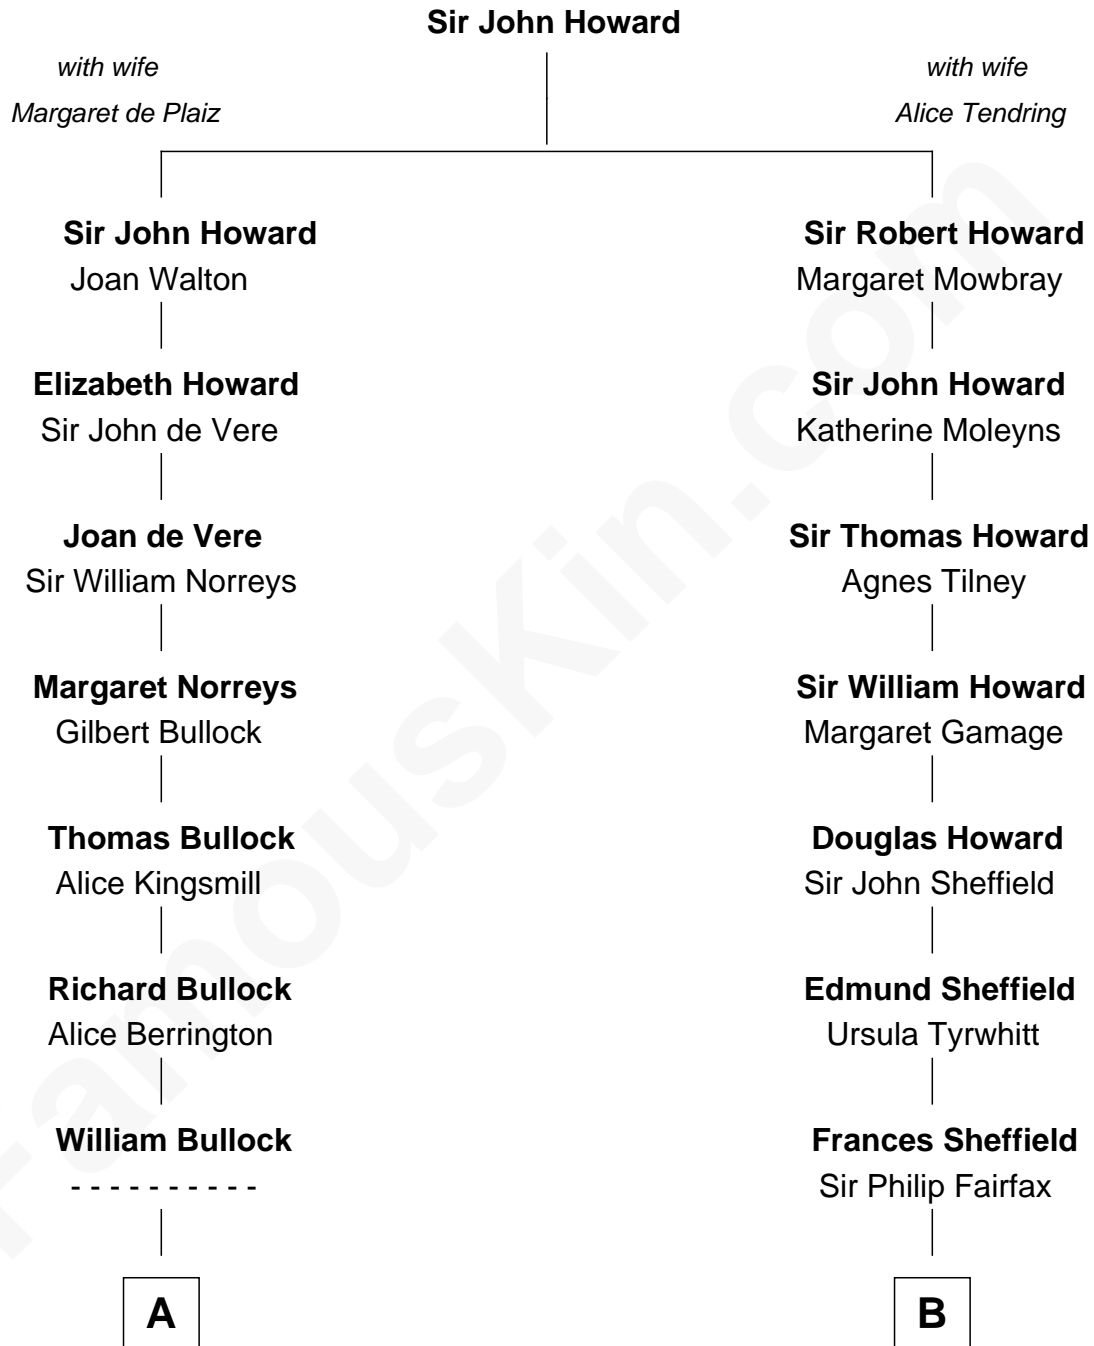

FamousKin.com Relationship Chart of

Mike Love

Co-Founder of The Beach Boys

19th cousin 1 time removed of

Ellen DeGeneres

Comedienne and TV Personality

C

William Henry Wilson

Alta Lenora Chitwood

William Coral Wilson

Edith Sophia Sthole

Emily Glee Wilson

Edward Milton Love

Mike Love

Co-Founder of The Beach Boys

D