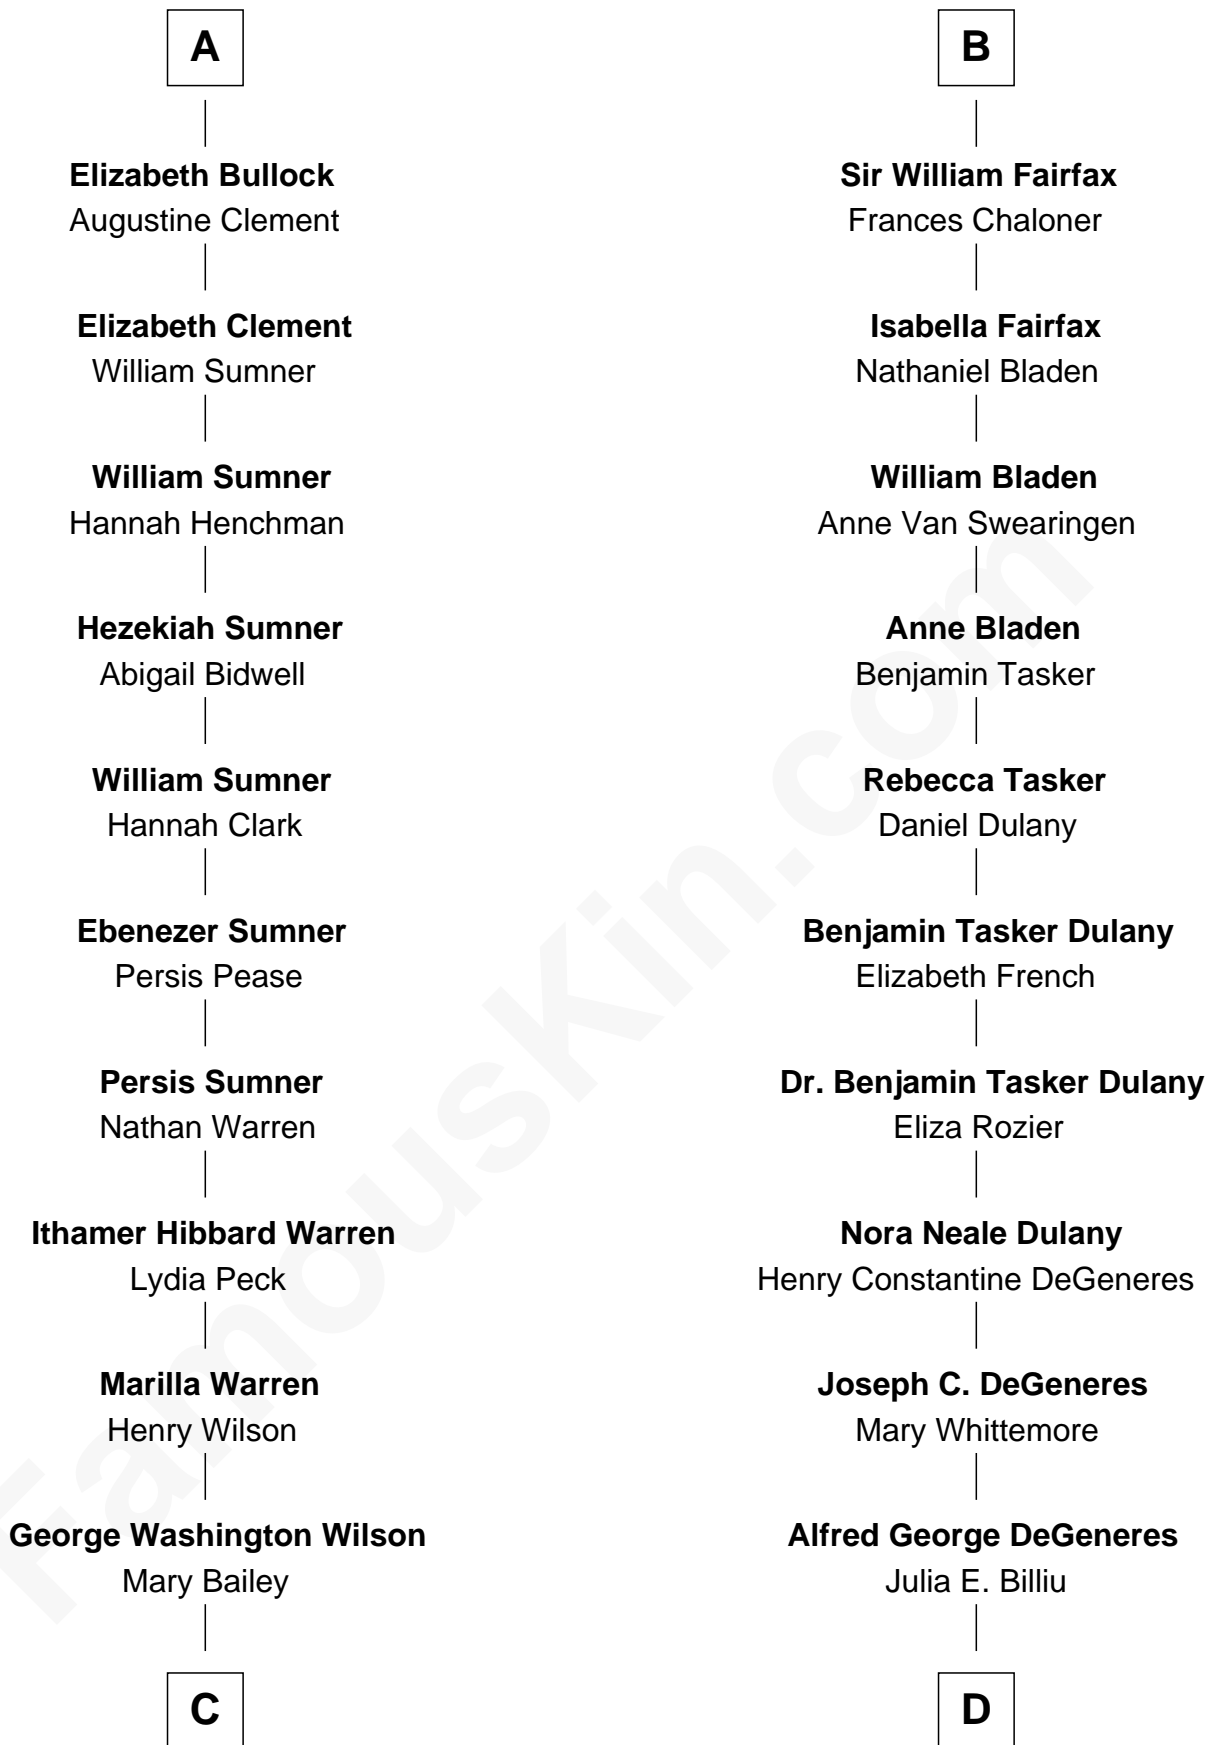

FamousKin.com Relationship Chart of

Mike Love

Co-Founder of The Beach Boys

19th cousin 1 time removed of

Ellen DeGeneres

Comedienne and TV Personality

C

William Henry Wilson

Alta Lenora Chitwood

William Coral Wilson

Edith Sophia Sthole

Emily Glee Wilson

Edward Milton Love

Mike Love

Co-Founder of The Beach Boys

D