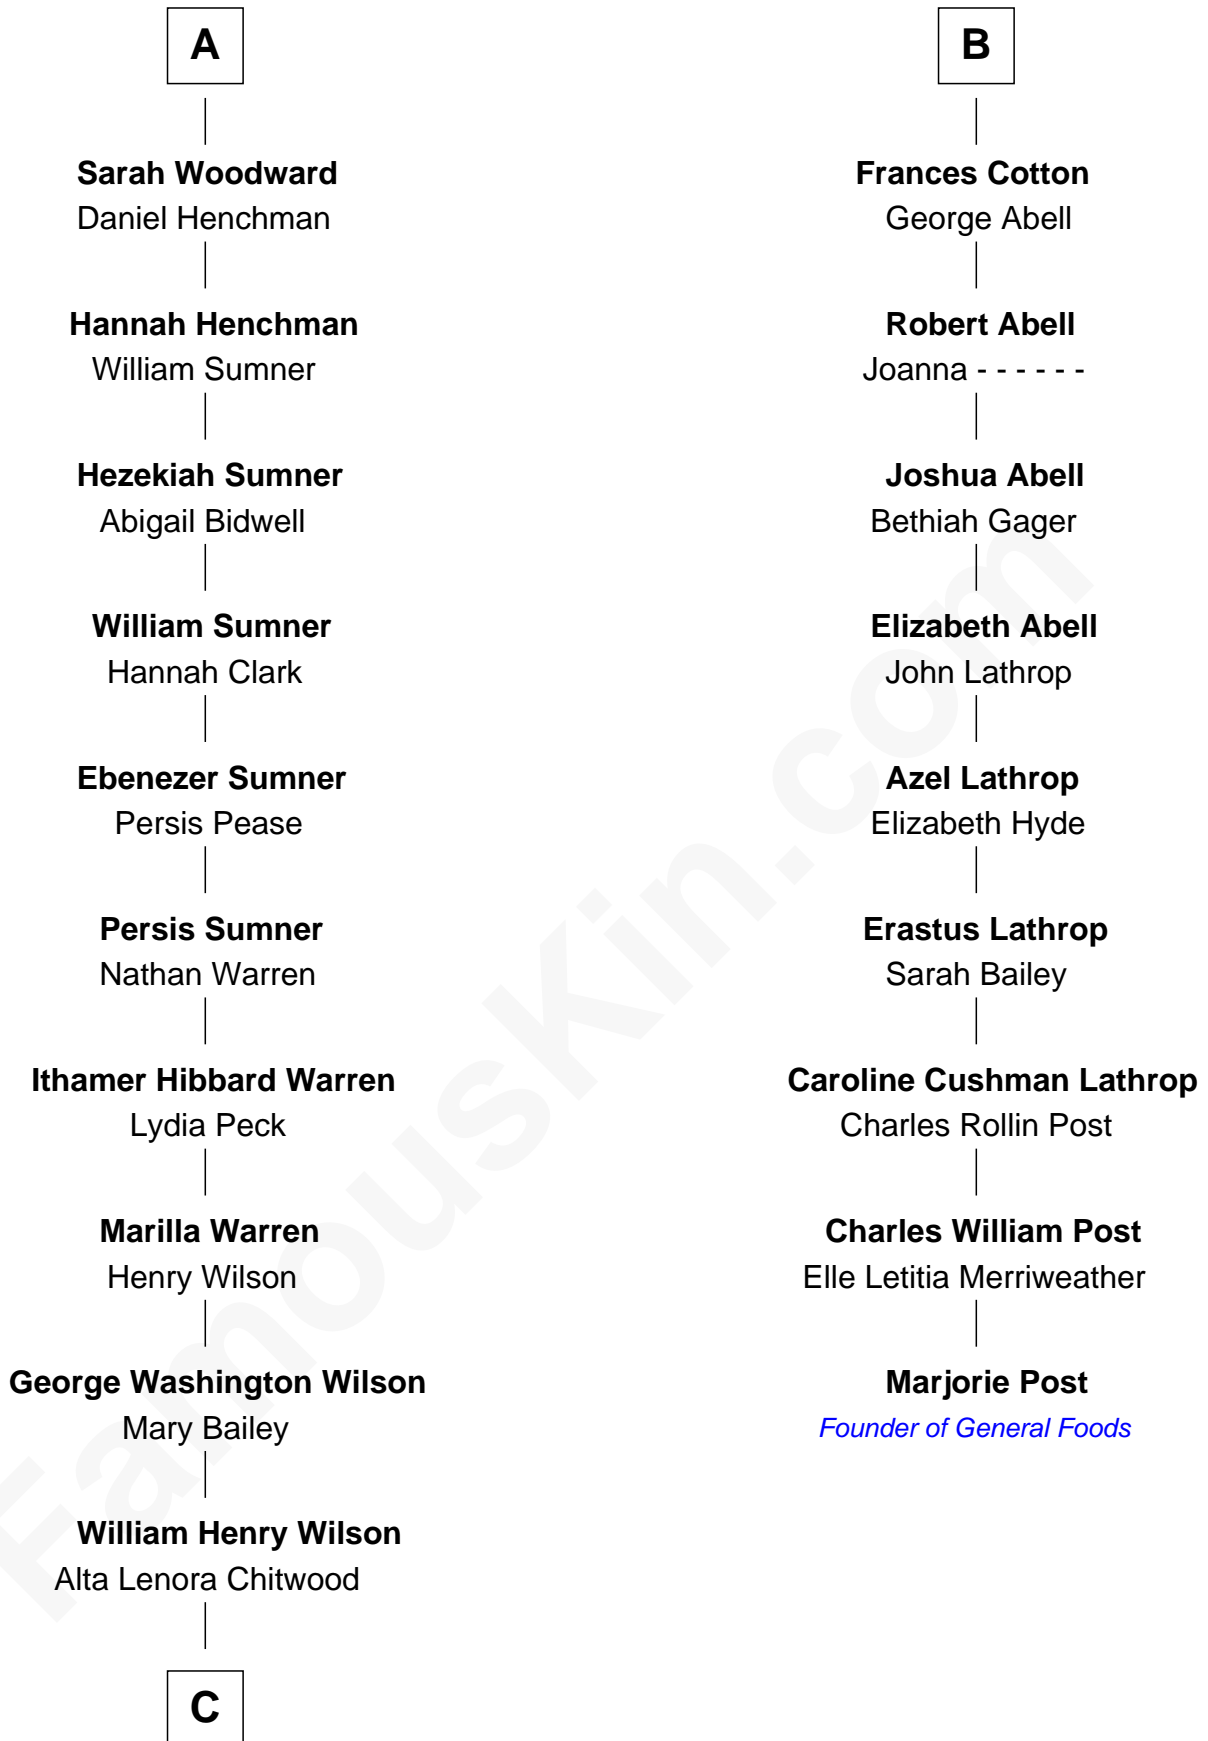

FamousKin.com Relationship Chart of

Mike Love

Co-Founder of The Beach Boys

15th cousin 4 times removed of

Marjorie Post

Founder of General Foods

C

—
William Coral Wilson

Edith Sophia Sthole

—
Emily Glee Wilson

Edward Milton Love

—
Mike Love

Co-Founder of The Beach Boys

FamousKin.com