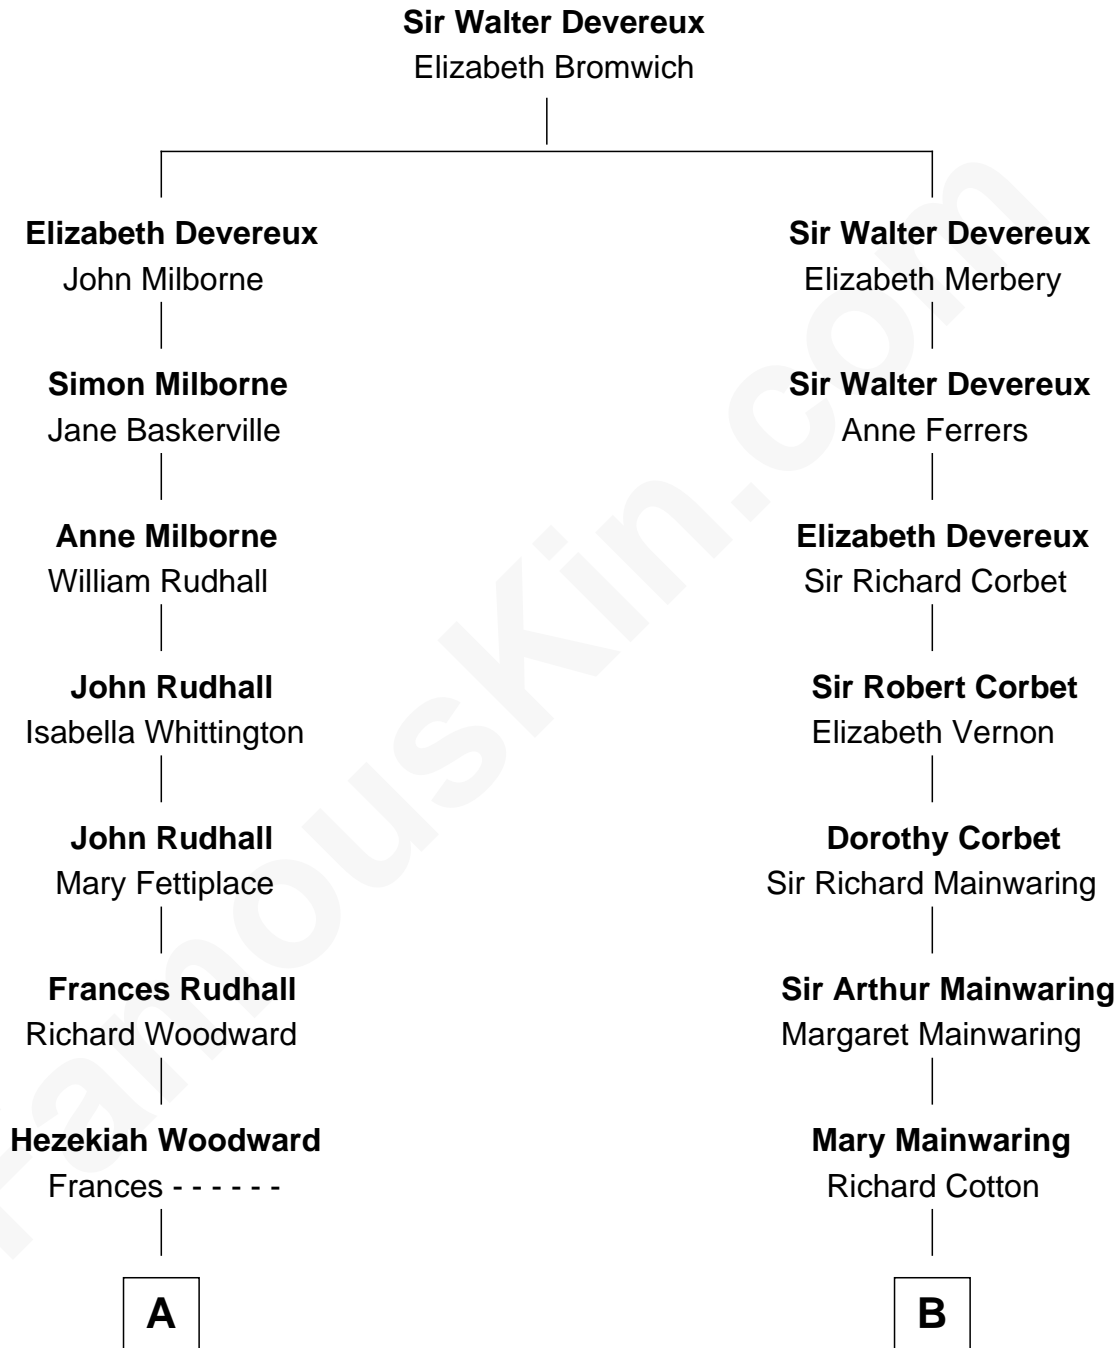

FamousKin.com Relationship Chart of

Mike Love

Co-Founder of The Beach Boys

15th cousin 4 times removed of

Marjorie Post

Founder of General Foods

C

—
William Coral Wilson

Edith Sophia Sthole

—
Emily Glee Wilson

Edward Milton Love

—
Mike Love

Co-Founder of The Beach Boys

FamousKin.com