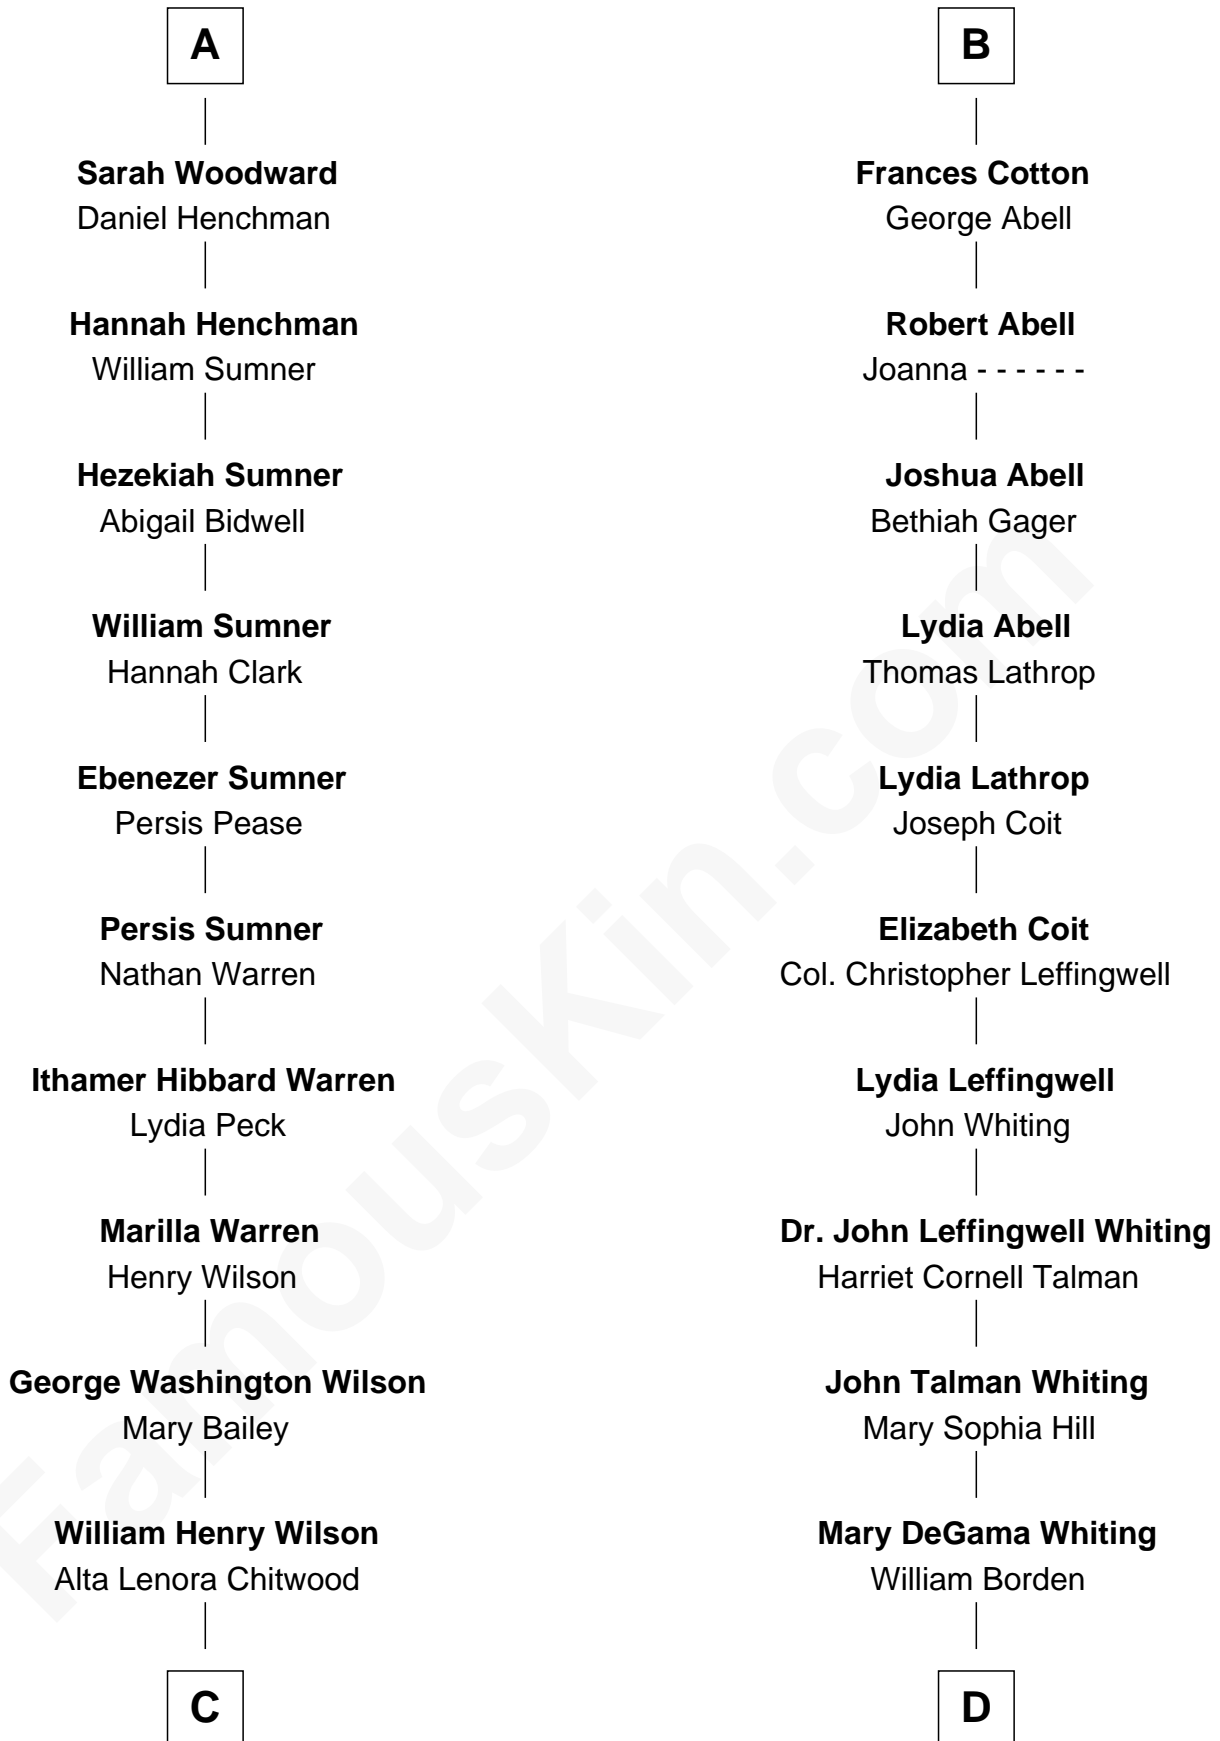

FamousKin.com Relationship Chart of

Mike Love

Co-Founder of The Beach Boys

19th cousin of

Adlai Stevenson III

U.S. Senator from Illinois

Sir Walter Devereux

Elizabeth Bromwich

John Rudhall

Mary Fettiplace

Frances Rudhall

Richard Woodward

Hezekiah Woodward

Frances - - - - -

A

Sir Walter Devereux

Elizabeth Merbery

Sir Walter Devereux

Anne Ferrers

Elizabeth Devereux

Sir Richard Corbet

Sir Robert Corbet

Elizabeth Vernon

Dorothy Corbet

Sir Richard Mainwaring

Sir Arthur Mainwaring

Margaret Mainwaring

Mary Mainwaring

Richard Cotton

B

C

William Coral Wilson