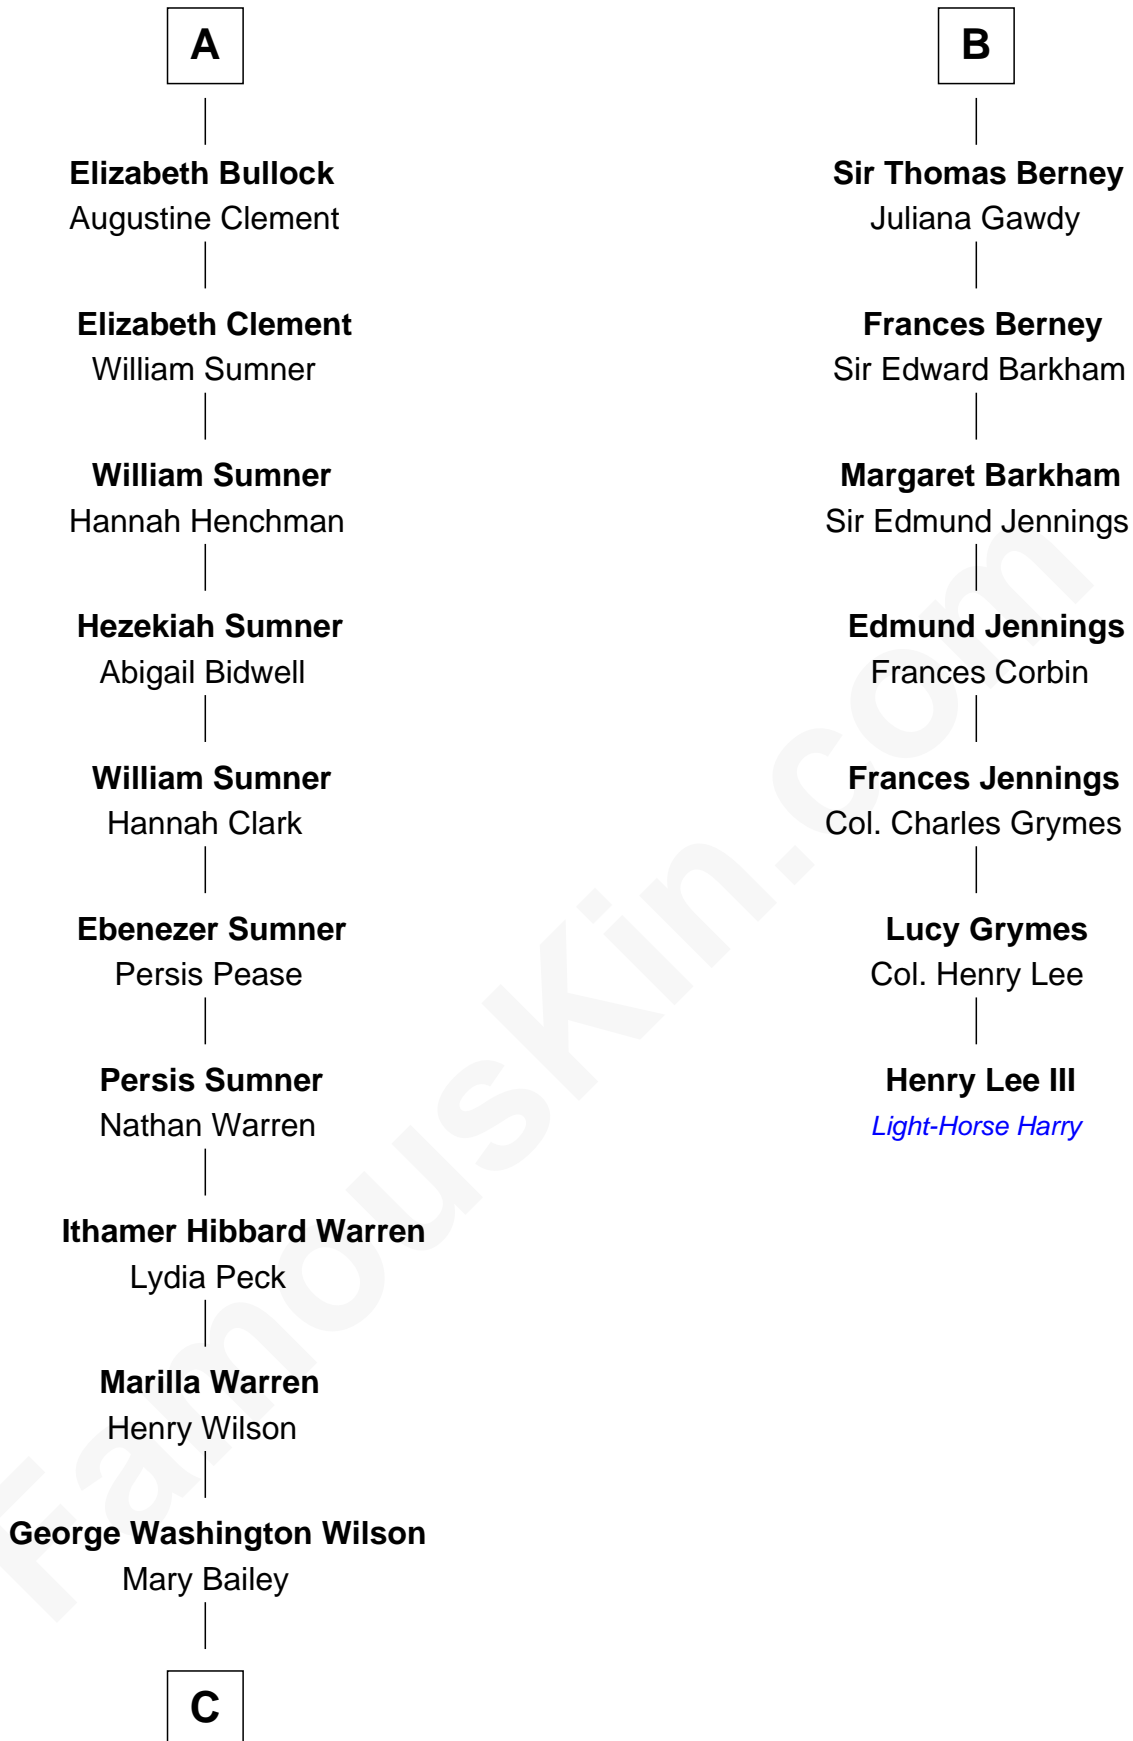

# FamousKin.com Relationship Chart of

**Mike Love**

*Co-Founder of The Beach Boys*

13th cousin 7 times removed of

**Henry Lee III**

*9th Governor of Virginia*

**Sir Richard Sergeaux**

Philippe Fitzalan

**Alice Sergeaux**  
Sir Richard de Vere

**Sir John de Vere**  
Elizabeth Howard

**Joan de Vere**  
Sir William Norreys

**Margaret Norreys**  
Gilbert Bullock

**Thomas Bullock**  
Alice Kingsmill

**Richard Bullock**  
Alice Berrington

**William Bullock**  
-----

**A**

**Elizabeth Sergeaux**  
Sir William Marney

**Emma Marney**  
Sir Thomas Tyrrell

**Humphrey Tyrrell**  
Isabel Helion

**Anne Tyrrell**  
Sir Roger Wentworth

**Margery Wentworth**  
John Berney

**John Berney**  
Margaret Read

**Henry Berney**  
Alice Appleton

**B**

**C**

William Henry Wilson

Alta Lenora Chitwood

William Coral Wilson

Edith Sophia Sthole