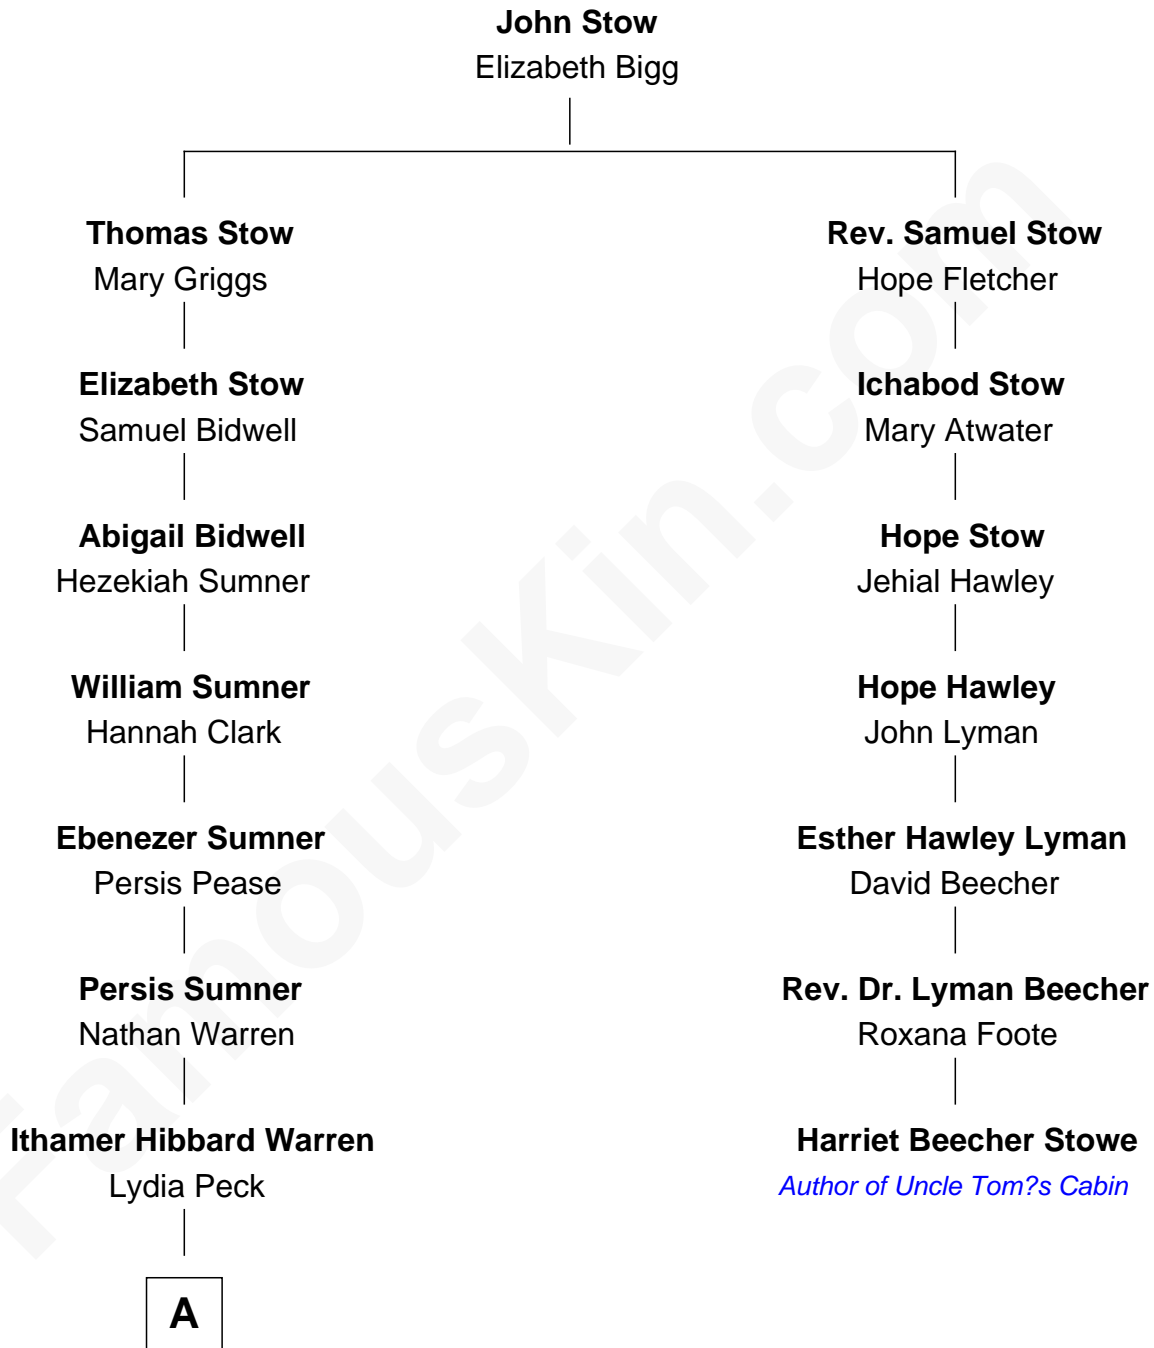

# FamousKin.com Relationship Chart of

**Mike Love**

*Co-Founder of The Beach Boys*

6th cousin 6 times removed of

**Harriet Beecher Stowe**

*Author of Uncle Tom's Cabin*

**A**

—  
**Marilla Warren**

Henry Wilson

—  
**George Washington Wilson**

Mary Bailey

—  
**William Henry Wilson**

Alta Lenora Chitwood

—  
**William Coral Wilson**

Edith Sophia Sthole

—  
**Emily Glee Wilson**