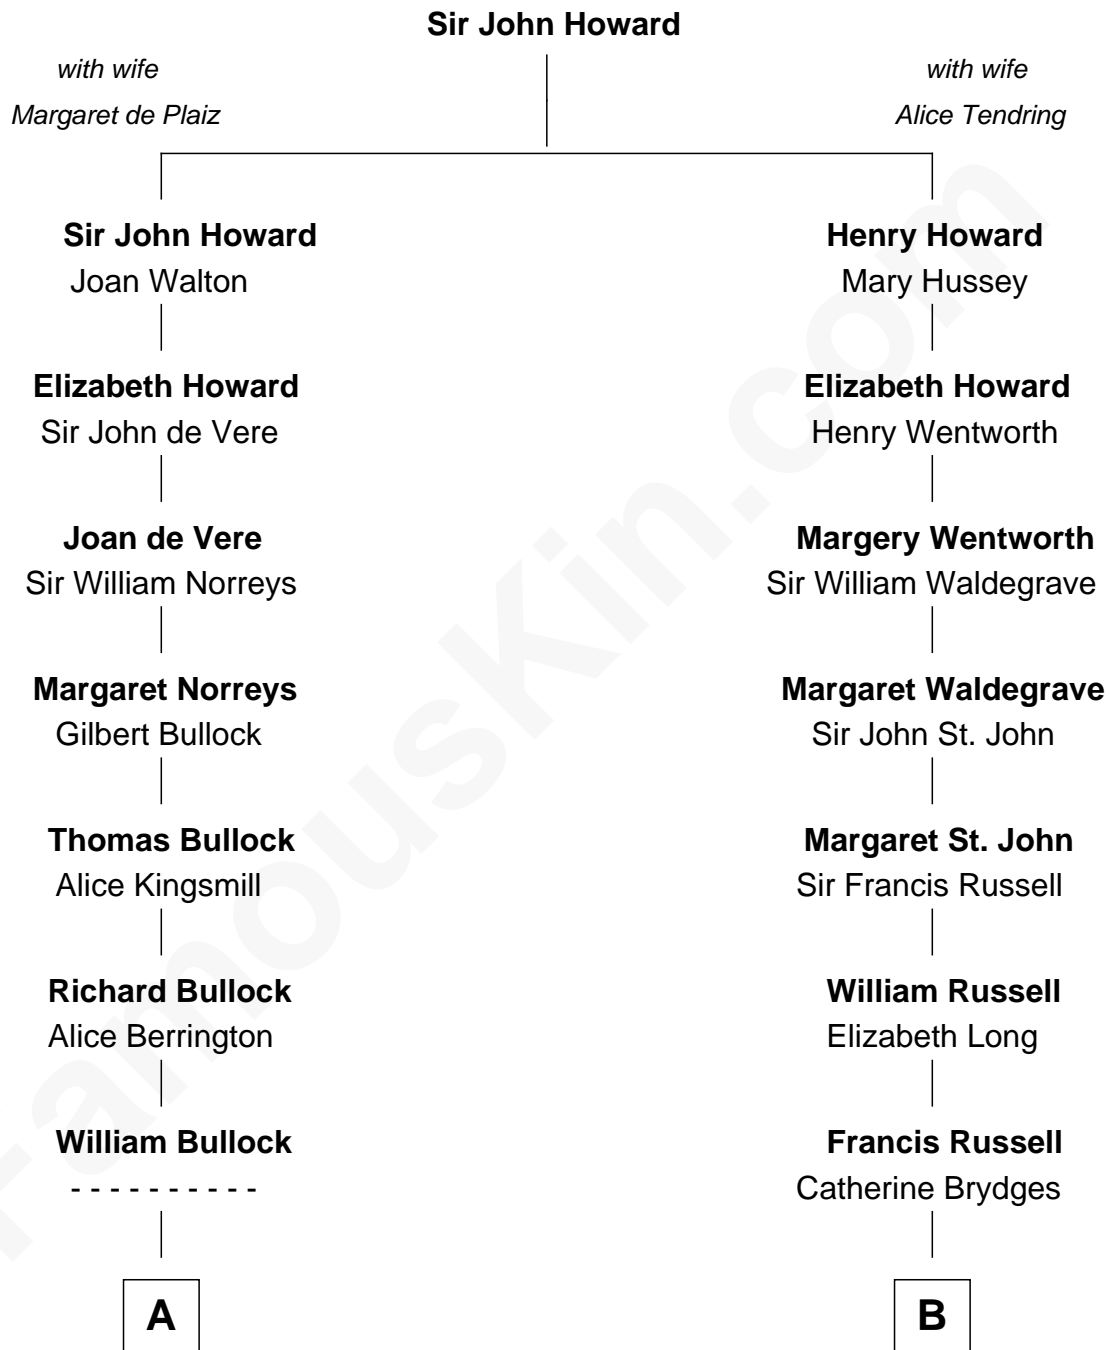

FamousKin.com Relationship Chart of

Mike Love

Co-Founder of The Beach Boys

18th cousin 2 times removed of

Sarah Ferguson

Duchess of York

C

William Henry Wilson

Alta Lenora Chitwood

William Coral Wilson

Edith Sophia Sthole

Emily Glee Wilson

Edward Milton Love

Mike Love

Co-Founder of The Beach Boys

D

Ronald Ivor Ferguson

Susan Mary Wright

Sarah Ferguson

Duchess of York

FamousKin.com