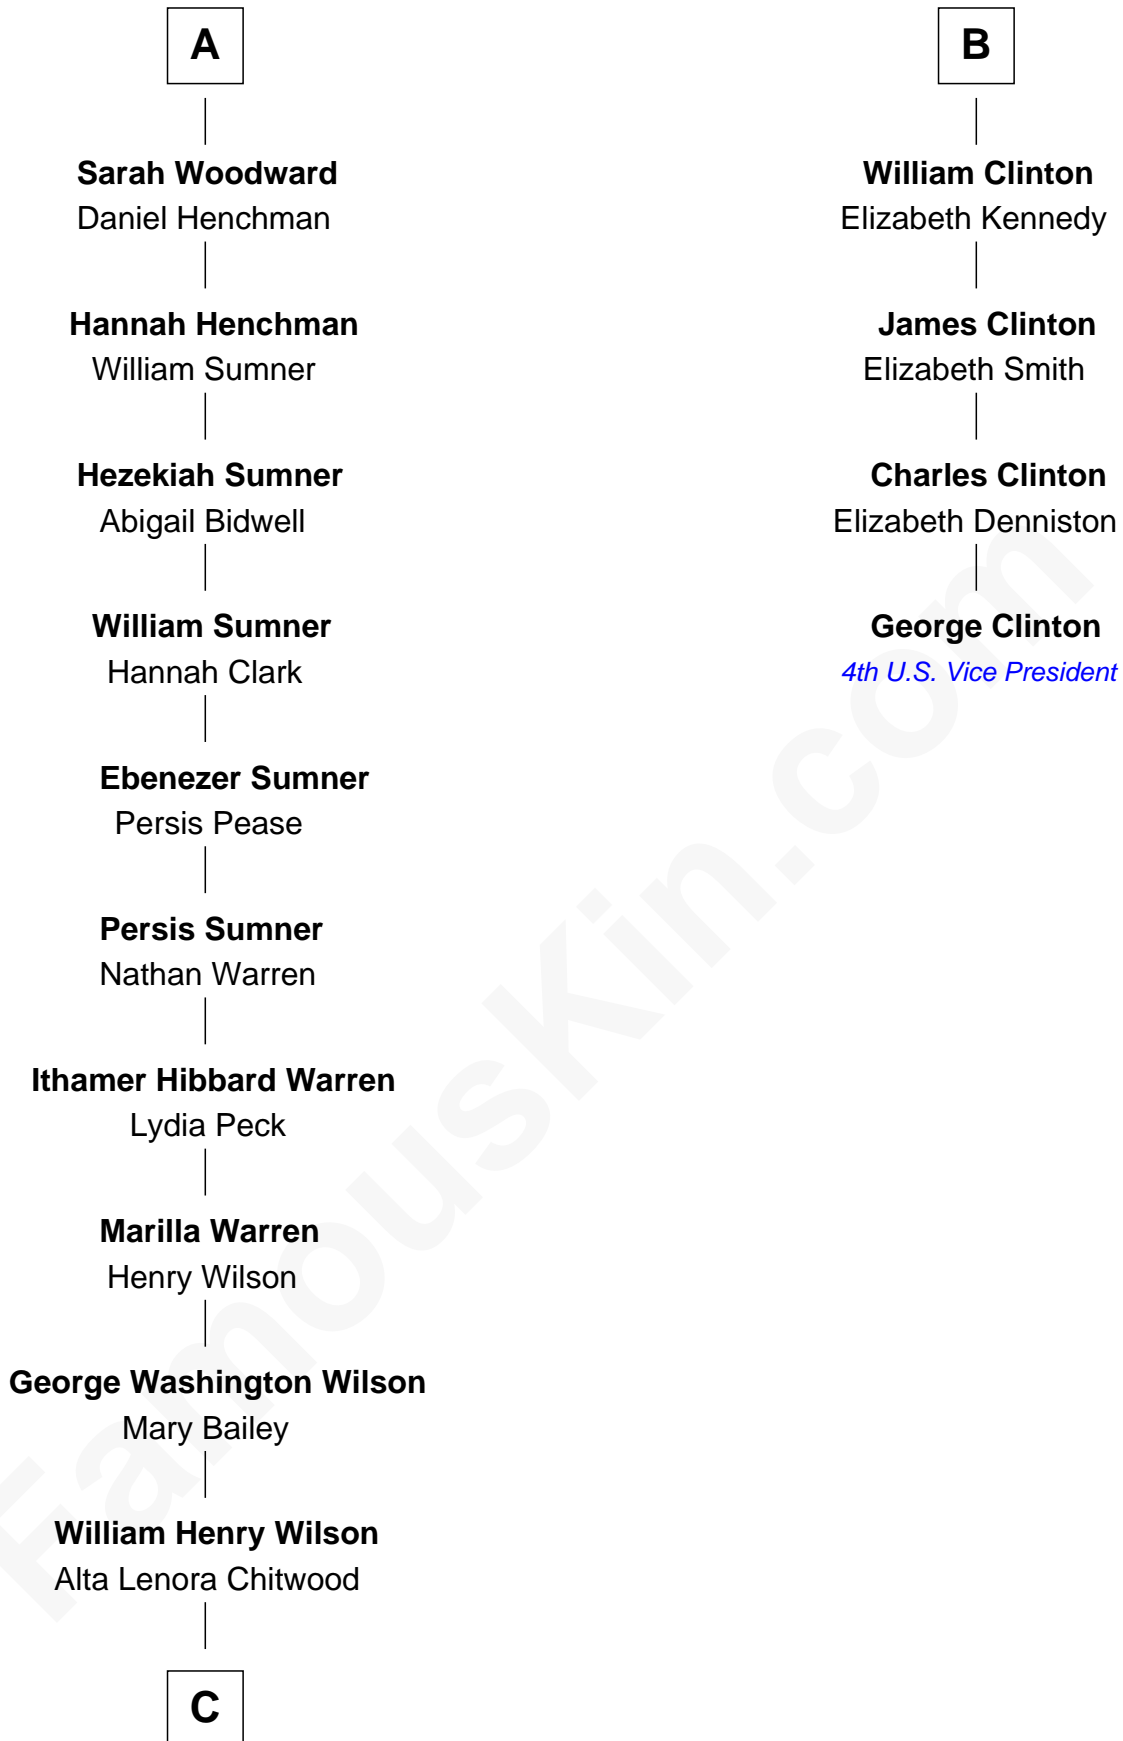

FamousKin.com Relationship Chart of

Mike Love

Co-Founder of The Beach Boys

10th cousin 9 times removed of

George Clinton

4th U.S. Vice President

Sir Walter Devereux

Elizabeth Bromwich

John Rudhall

Mary Fettiplace

Frances Rudhall

Richard Woodward

Hezekiah Woodward

Frances - - - - -

A

Sir Walter Devereux

Elizabeth Merbery

Anne Devereux

William Herbert

Catherine Herbert

George Grey

Anne Grey

Sir John Hussey

Bridget Hussey

Sir Richard Morrison

Elizabeth Morrison

Sir Henry Clinton

Sir Henry Clinton alias Fynes

Elizabeth Hickman

B

C

—
William Coral Wilson