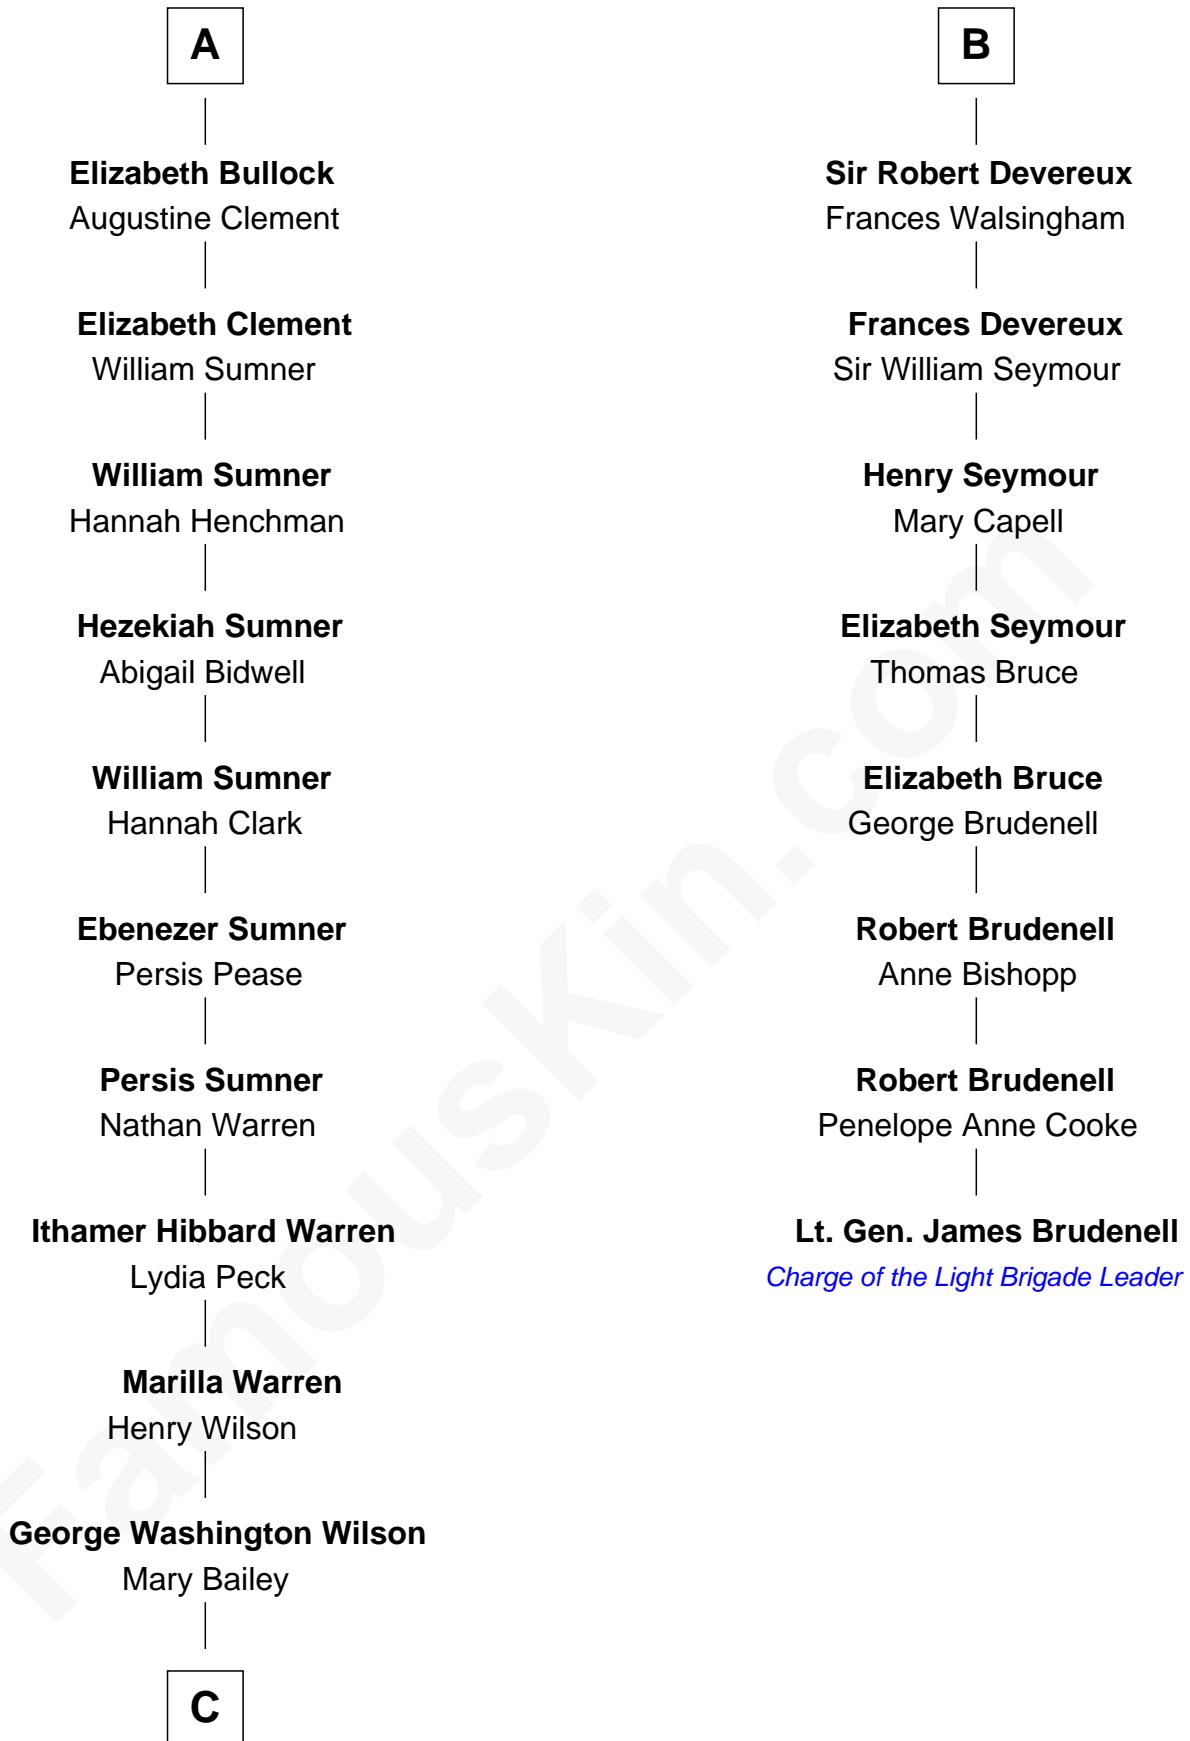

## Relationship Chart of

### Mike Love

*Co-Founder of The Beach Boys*

14th cousin 6 times removed of

### Lt. Gen. James Brudenell

*Leader of the "Charge of the Light Brigade"*

**C**

—  
**William Henry Wilson**

Alta Lenora Chitwood

—  
**William Coral Wilson**

Edith Sophia Sthole

—  
**Emily Glee Wilson**