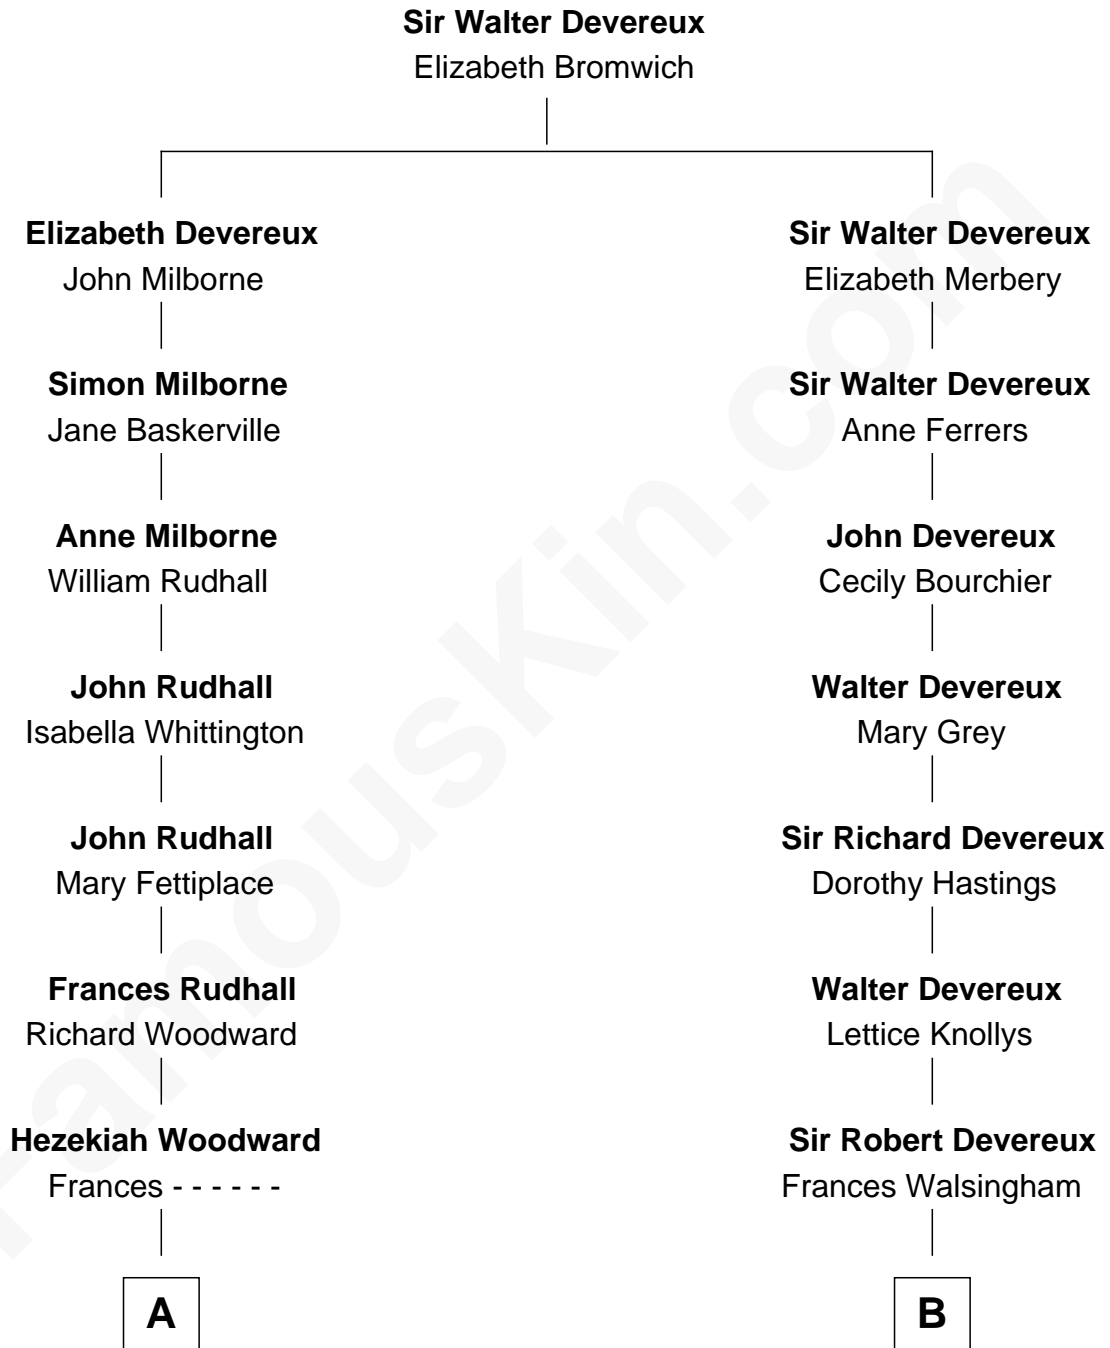

FamousKin.com

Relationship Chart of

Mike Love

Co-Founder of The Beach Boys

13th cousin 6 times removed of

Lt. Gen. James Brudenell

Leader of the "Charge of the Light Brigade"

C

—
William Coral Wilson

Edith Sophia Sthole

—
Emily Glee Wilson

Edward Milton Love

—
Mike Love

Co-Founder of The Beach Boys

FamousKin.com