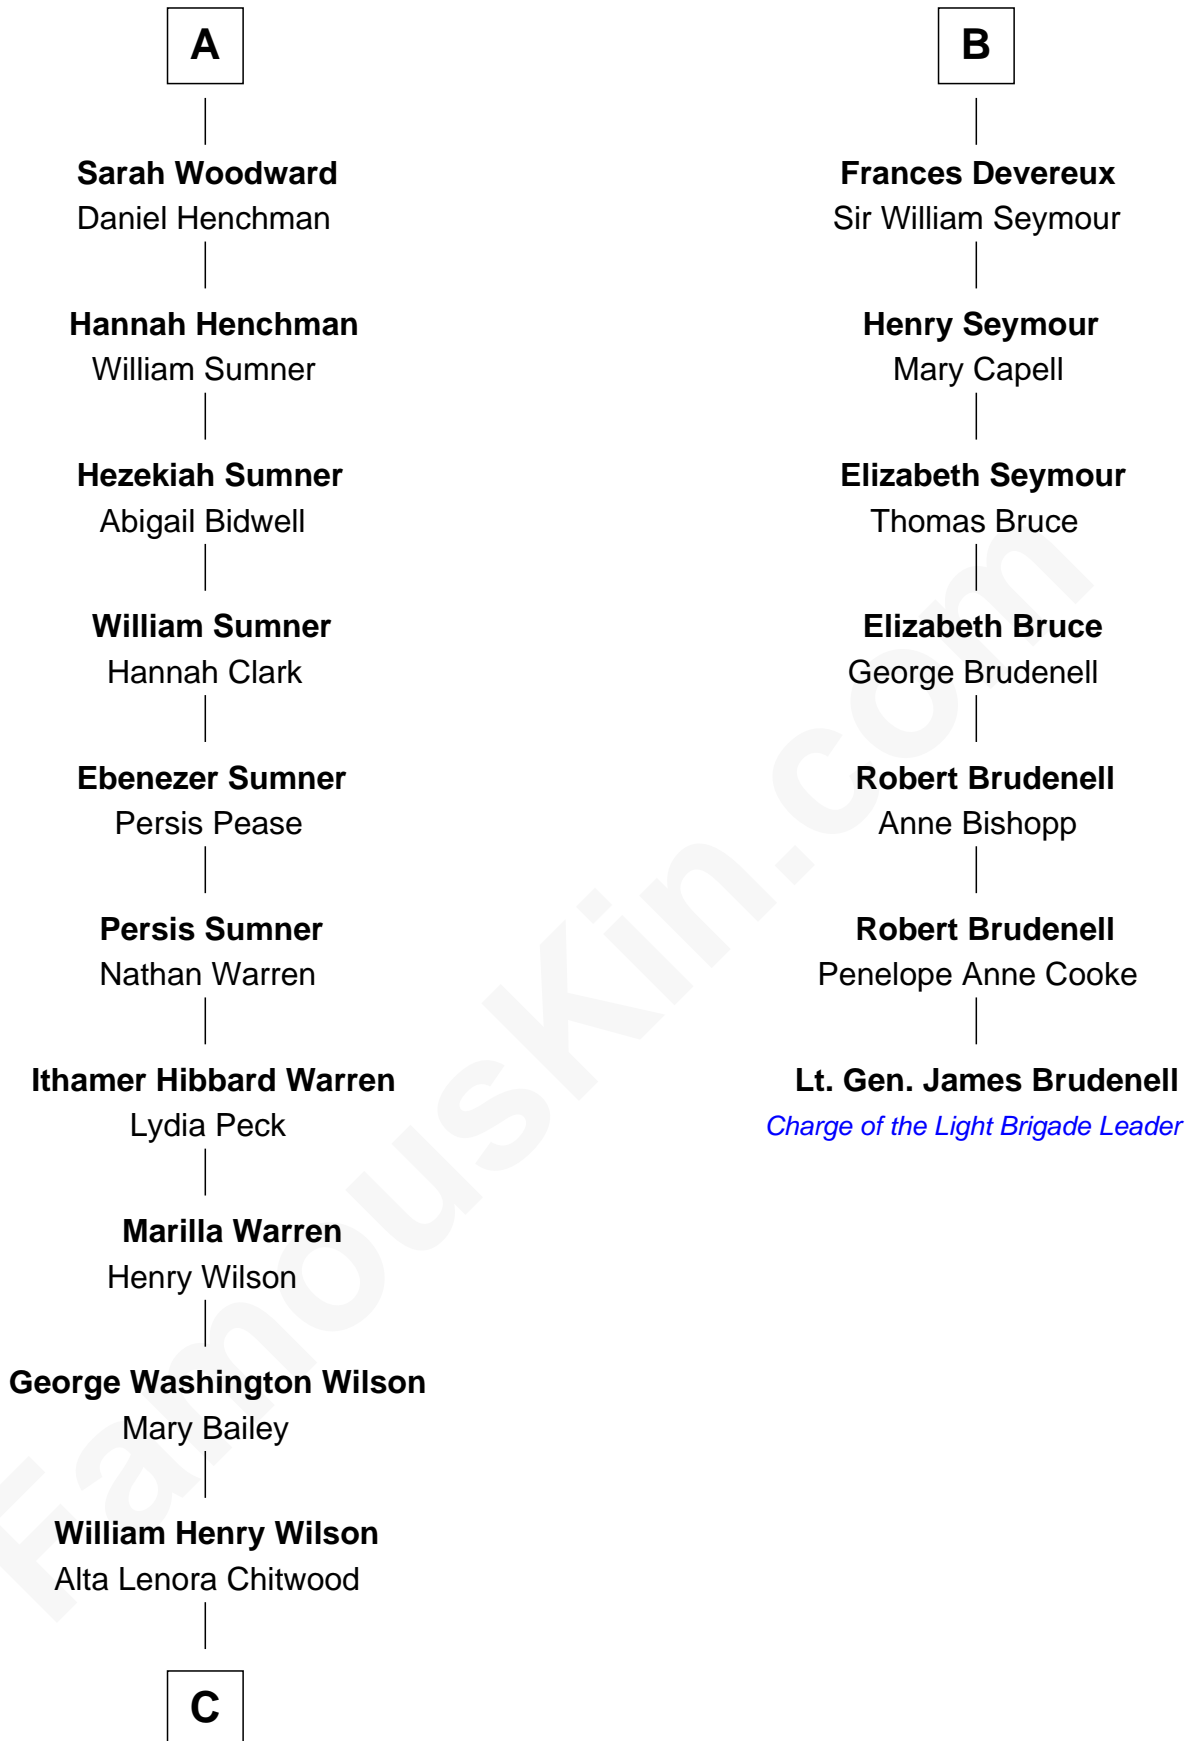

FamousKin.com

Relationship Chart of

Mike Love

Co-Founder of The Beach Boys

13th cousin 6 times removed of

Lt. Gen. James Brudenell

Leader of the "Charge of the Light Brigade"

C

—
William Coral Wilson

Edith Sophia Sthole

—
Emily Glee Wilson

Edward Milton Love

—
Mike Love

Co-Founder of The Beach Boys

FamousKin.com