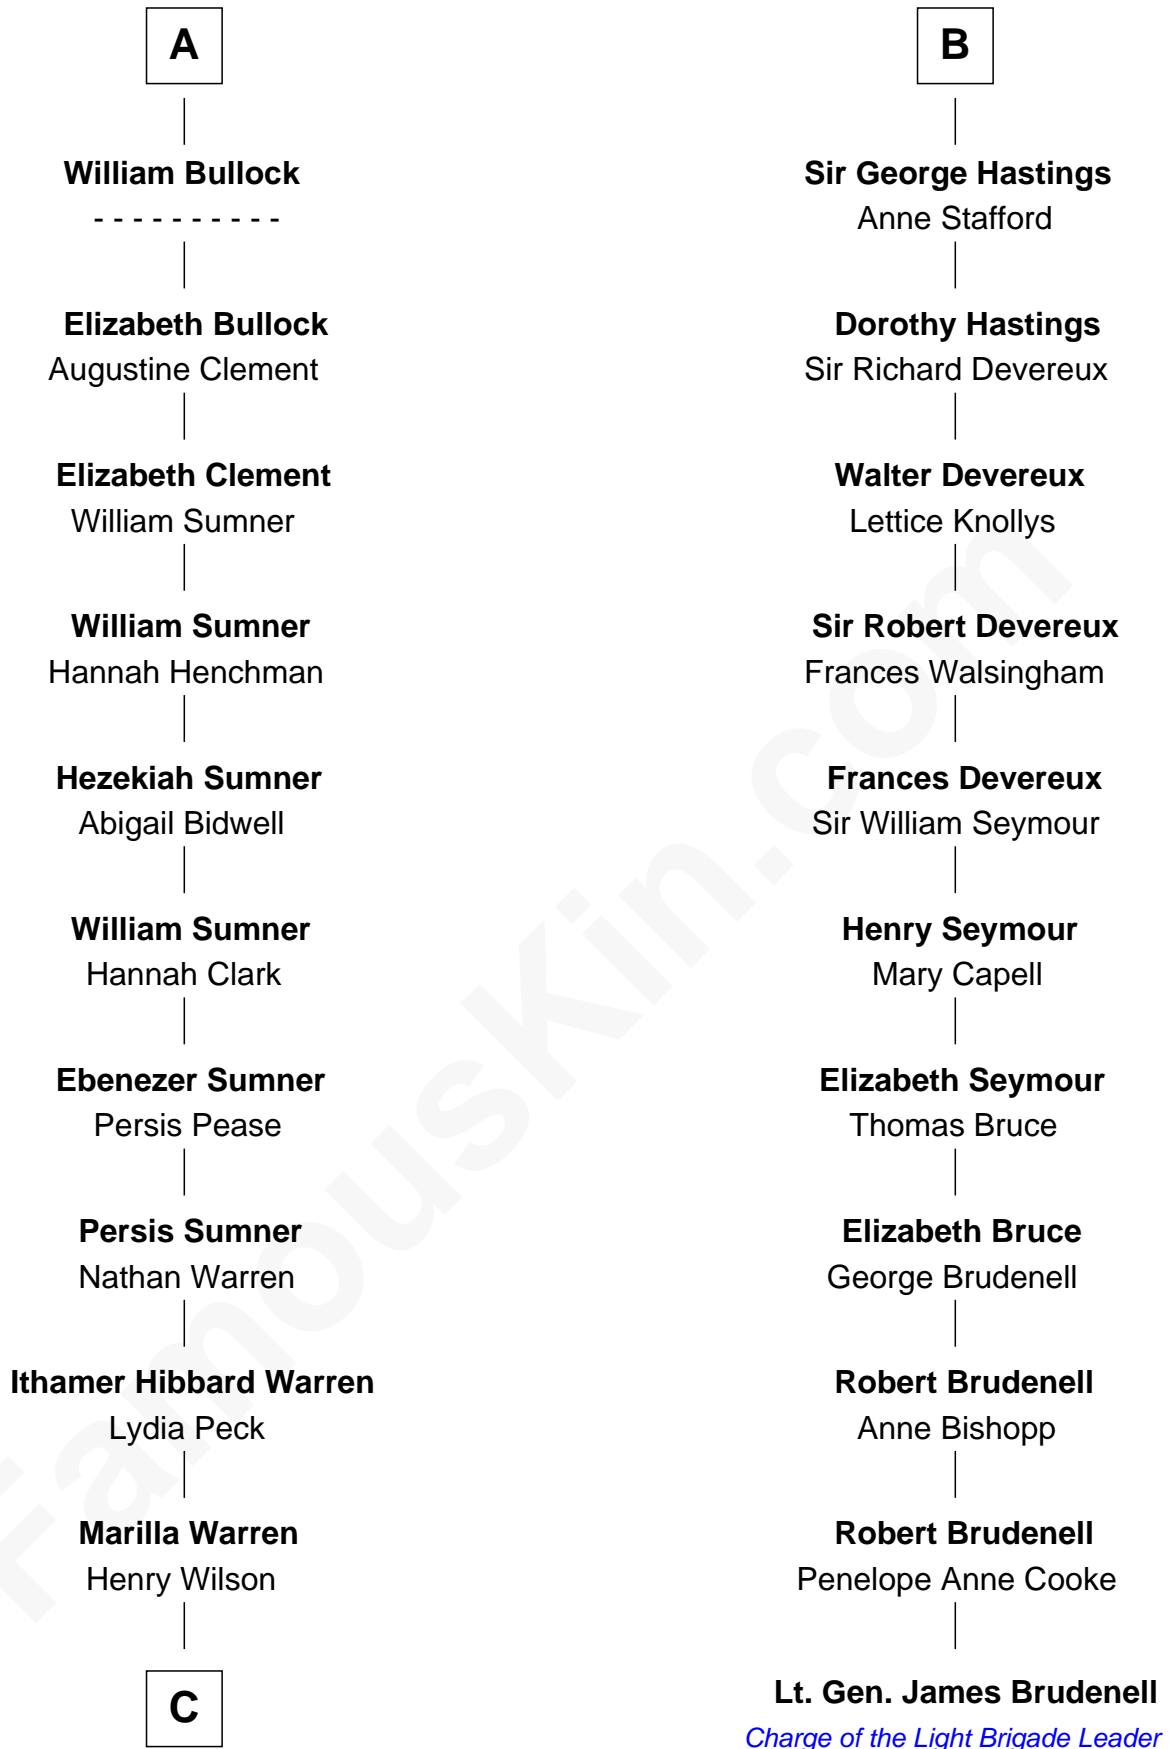

FamousKin.com Relationship Chart of

Mike Love

Co-Founder of The Beach Boys

17th cousin 4 times removed of

Lt. Gen. James Brudenell

Leader of the "Charge of the Light Brigade"

C

George Washington Wilson

Mary Bailey

William Henry Wilson

Alta Lenora Chitwood

William Coral Wilson

Edith Sophia Sthole

Emily Glee Wilson

Edward Milton Love

Mike Love