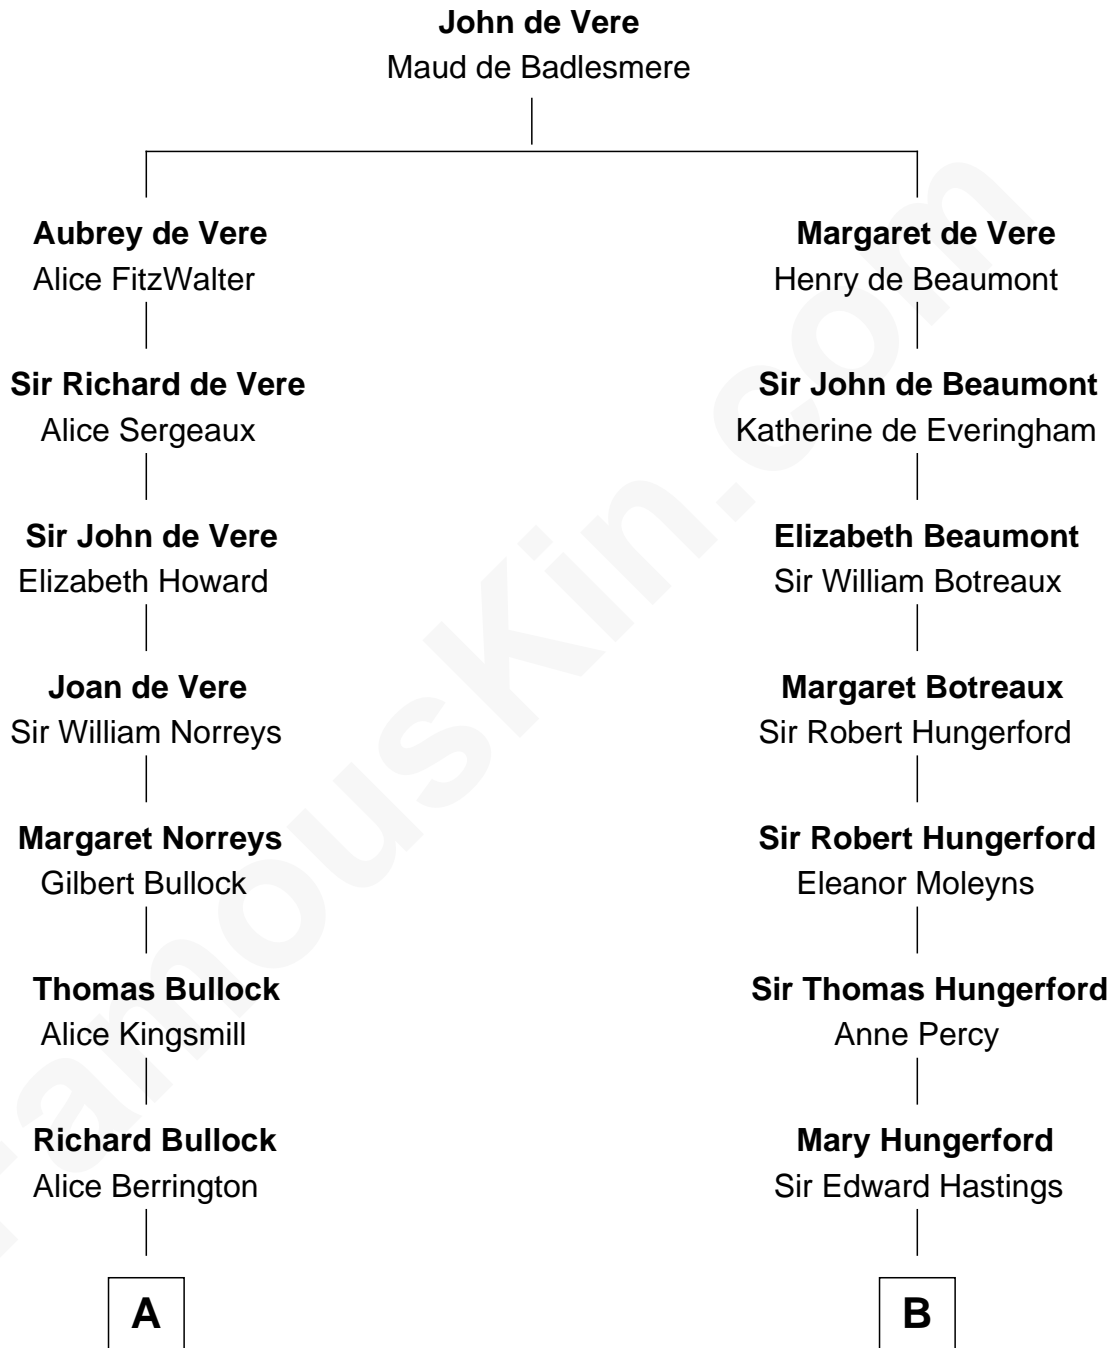

FamousKin.com Relationship Chart of

Mike Love

Co-Founder of The Beach Boys

17th cousin 4 times removed of

Lt. Gen. James Brudenell

Leader of the "Charge of the Light Brigade"

C

George Washington Wilson

Mary Bailey

William Henry Wilson

Alta Lenora Chitwood

William Coral Wilson

Edith Sophia Sthole

Emily Glee Wilson

Edward Milton Love

Mike Love