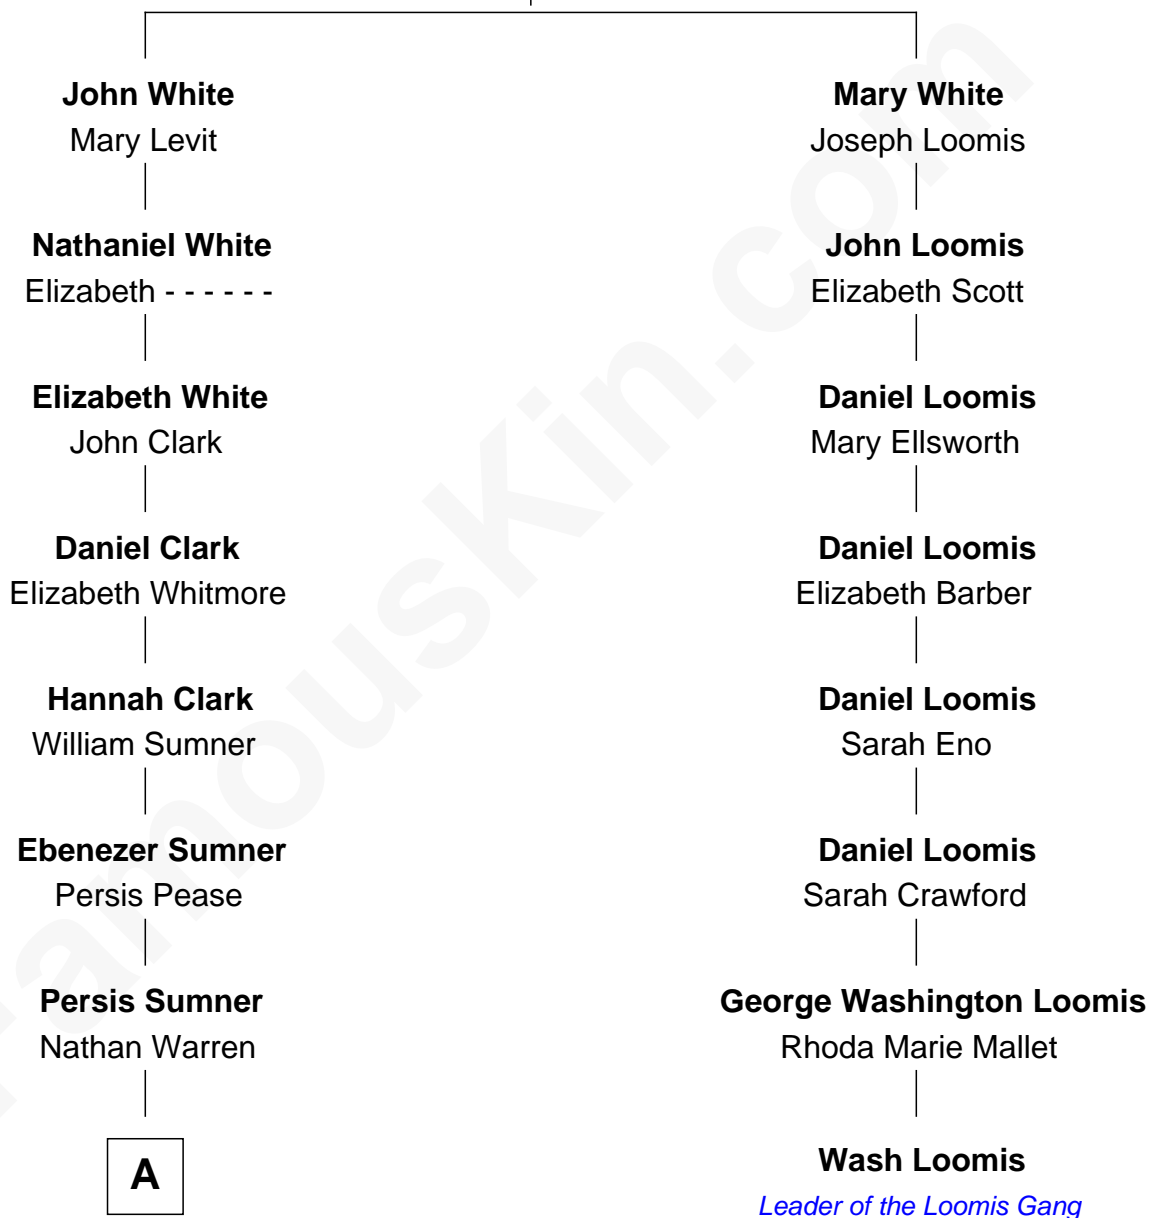

FamousKin.com Relationship Chart of

Mike Love

Co-Founder of The Beach Boys

7th cousin 6 times removed of

Wash Loomis

Leader of the Loomis Gang

Robert White

Bridget Allgar

A

|
Ithamer Hibbard Warren

Lydia Peck

|
Marilla Warren

Henry Wilson

|
George Washington Wilson

Mary Bailey

|
William Henry Wilson