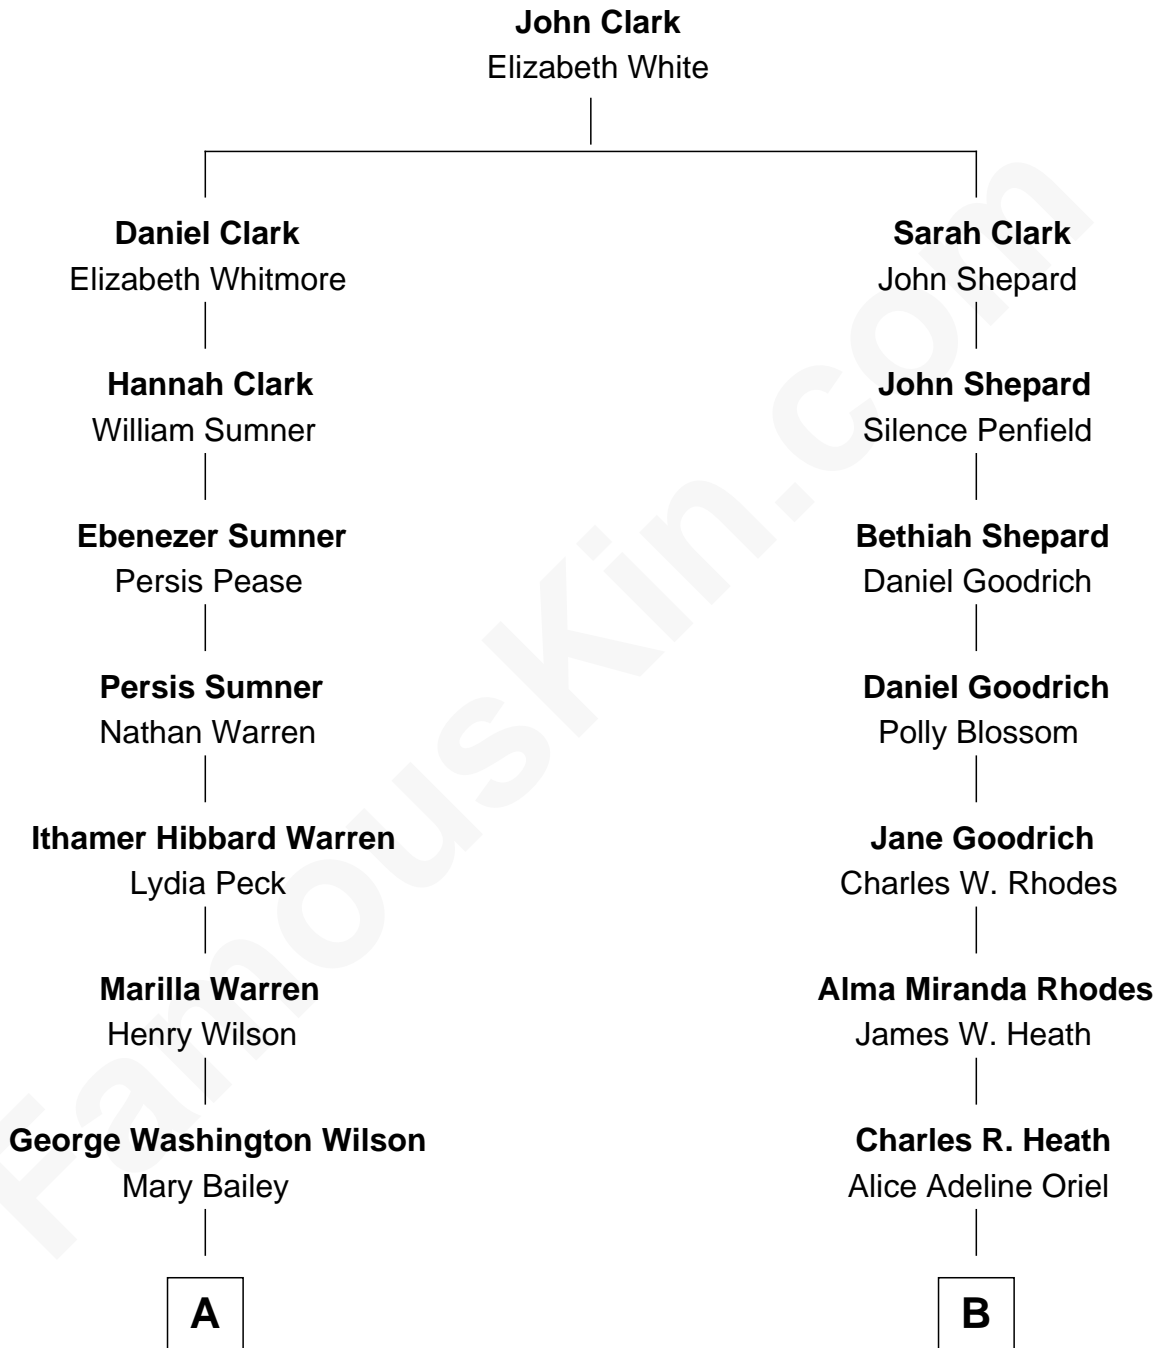

FamousKin.com Relationship Chart of

Mike Love

Co-Founder of The Beach Boys

9th cousin 1 time removed of

Sarah Palin

9th Governor of Alaska

A

William Henry Wilson

Alta Lenora Chitwood

William Coral Wilson

Edith Sophia Sthole

Emily Glee Wilson

Edward Milton Love

Mike Love

Co-Founder of The Beach Boys

B

Charles Francis Heath

Nellie Marie Brandt

Charles Richard Heath

Sarah Sheeran

Sarah Palin

9th Governor of Alaska

FamousKin.com