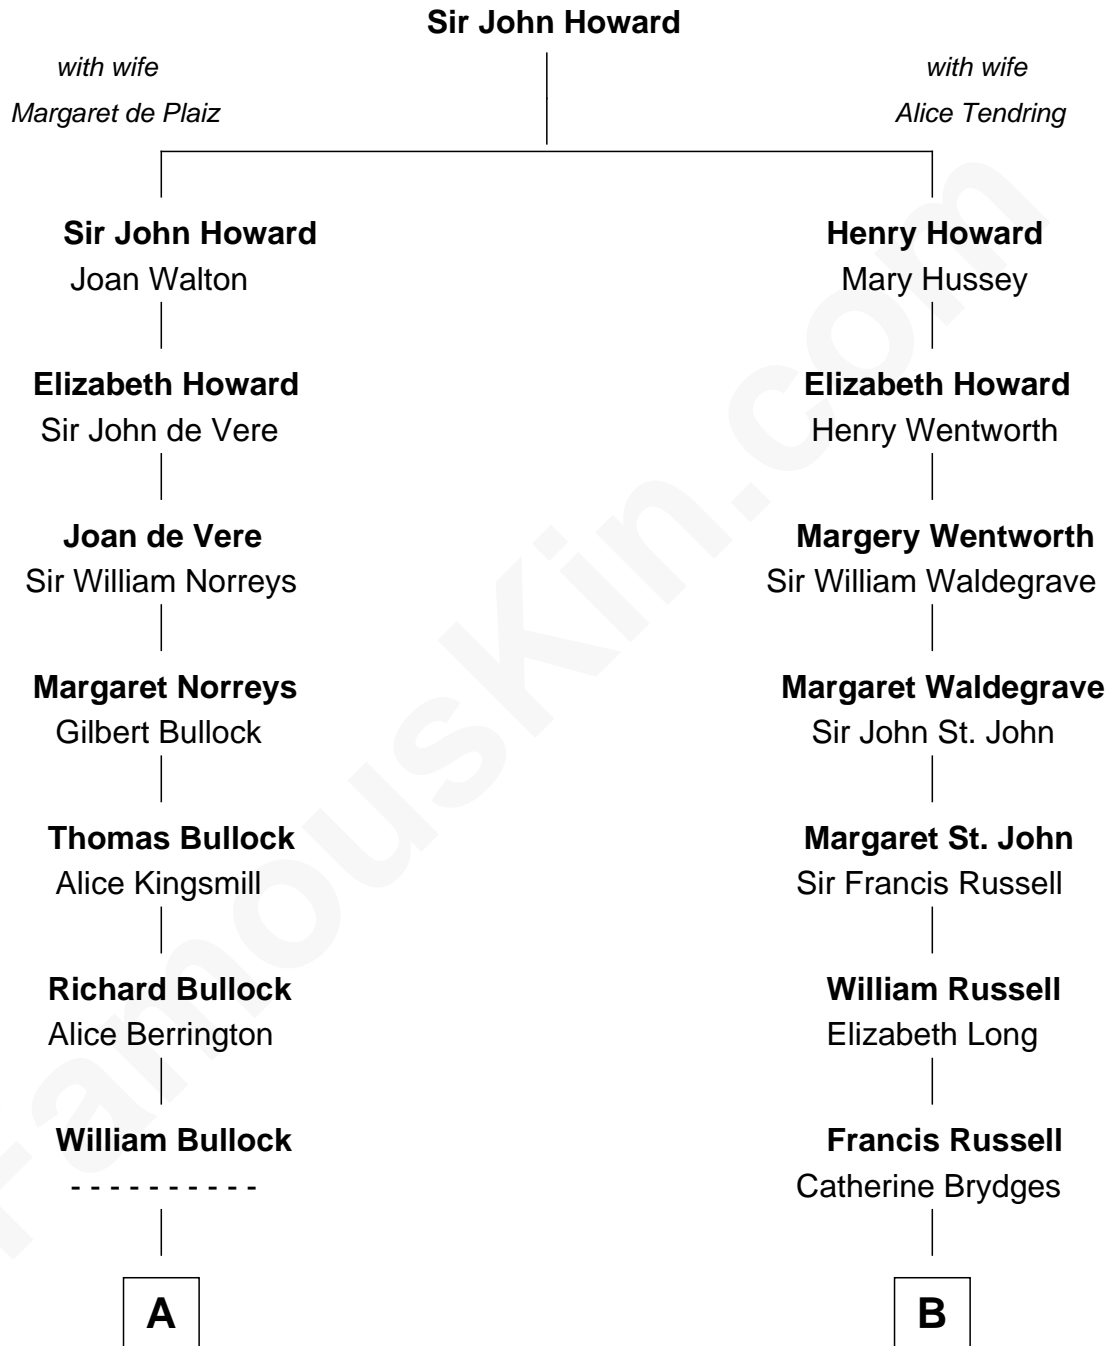

FamousKin.com Relationship Chart of

Mike Love

Co-Founder of The Beach Boys

17th cousin 3 times removed of

Princess Diana

Princess of Wales

C

William Henry Wilson
Alta Lenora Chitwood