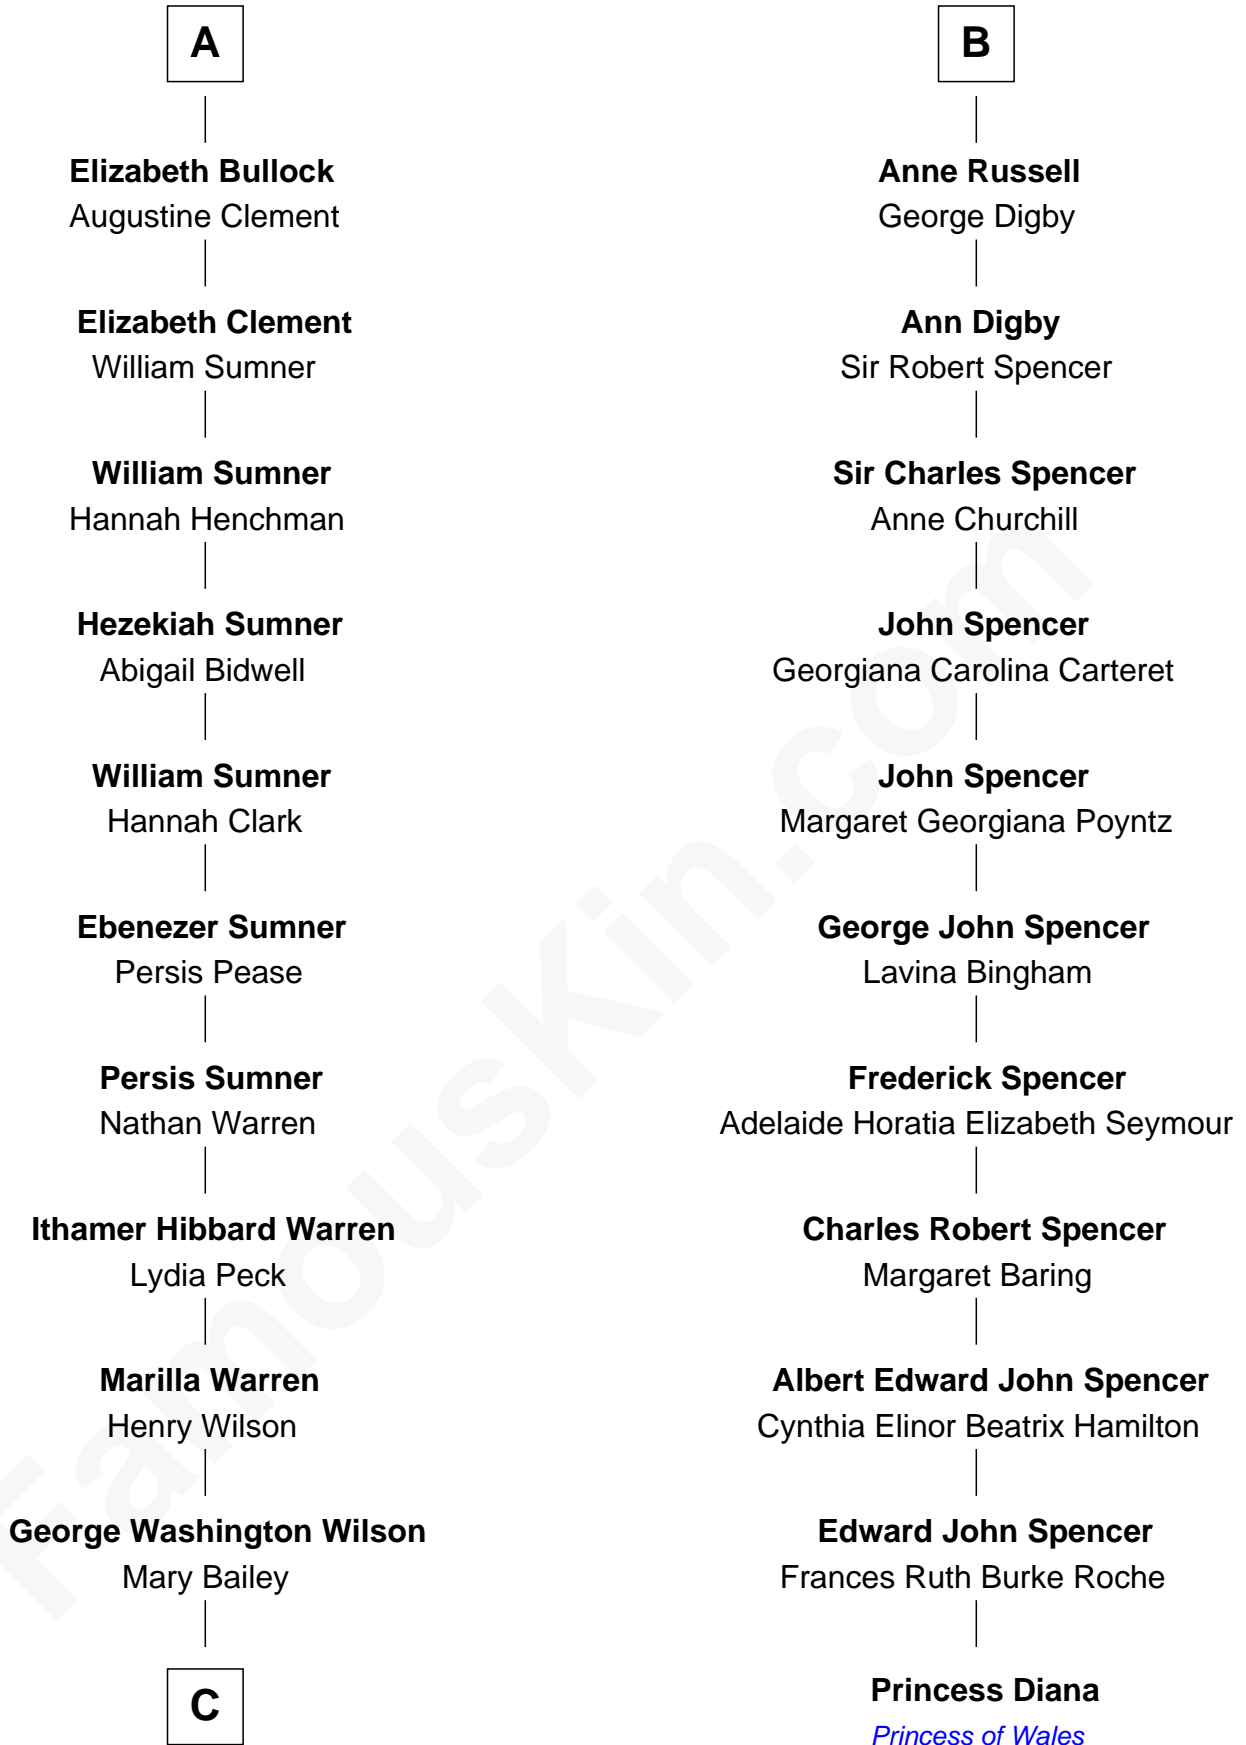

FamousKin.com Relationship Chart of

Mike Love

Co-Founder of The Beach Boys

17th cousin 3 times removed of

Princess Diana

Princess of Wales

C

William Henry Wilson
Alta Lenora Chitwood

William Coral Wilson
Edith Sophia Sthole

Emily Glee Wilson
Edward Milton Love

Mike Love
Co-Founder of The Beach Boys

FamousKin.com