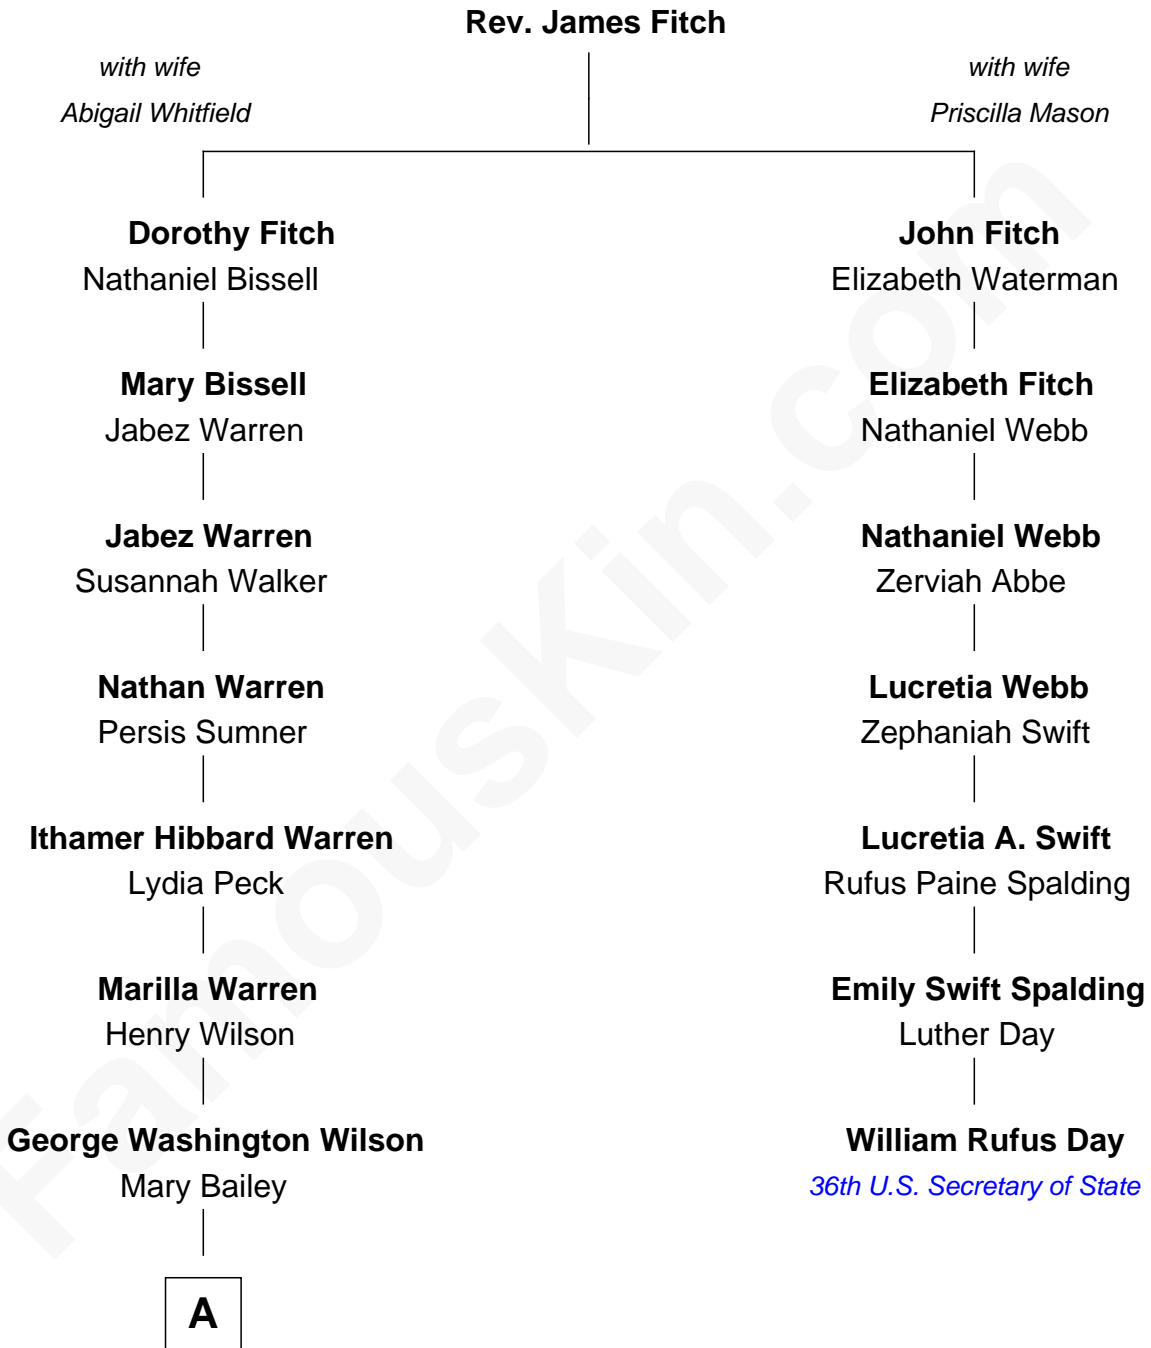

# FamousKin.com Relationship Chart of

**Mike Love**

*Co-Founder of The Beach Boys*

6th cousin 4 times removed of

**William Rufus Day**

*36th U.S. Secretary of State*

**A**

—  
**William Henry Wilson**

Alta Lenora Chitwood

—  
**William Coral Wilson**

Edith Sophia Sthole

—  
**Emily Glee Wilson**

Edward Milton Love

—  
**Mike Love**

*Co-Founder of The Beach Boys*

FamousKin.com