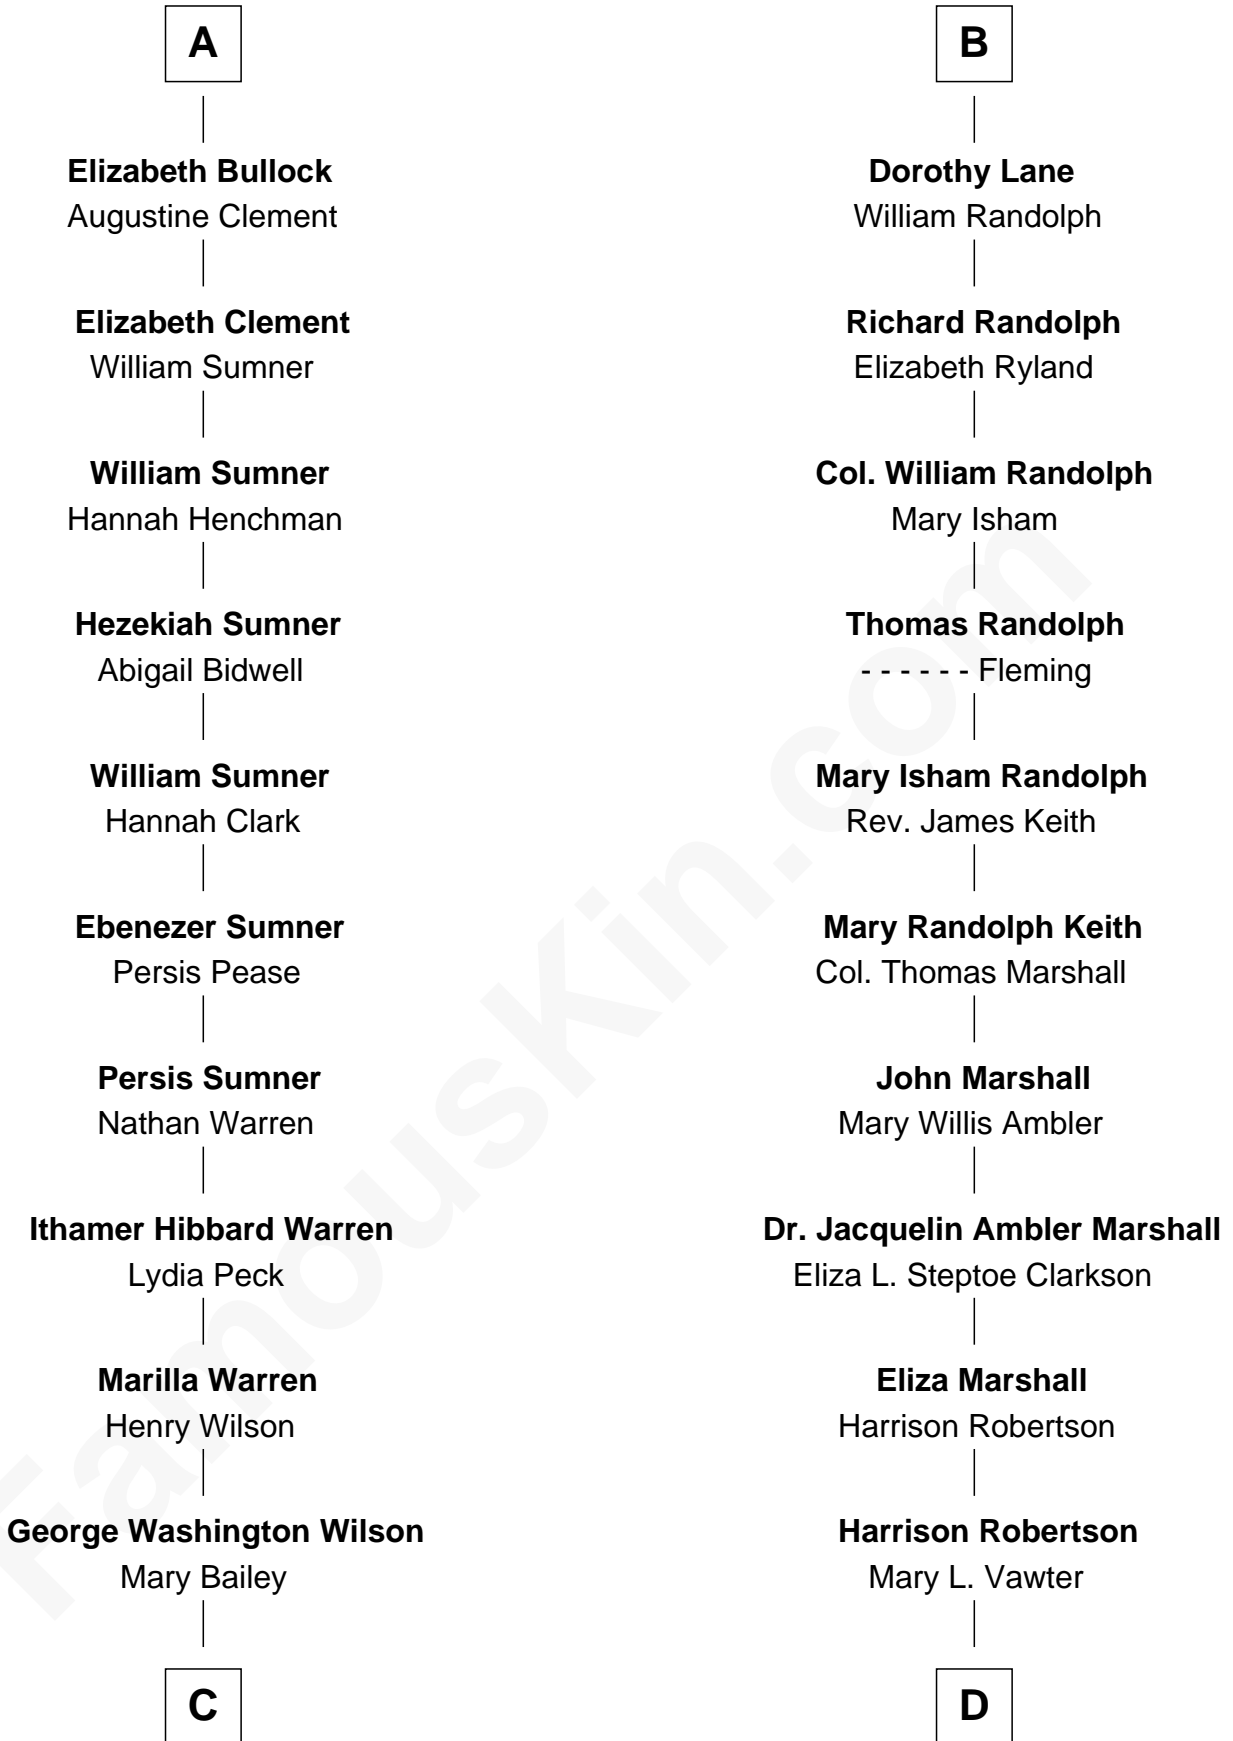

FamousKin.com Relationship Chart of

Mike Love

Co-Founder of The Beach Boys

19th cousin 1 time removed of

Mary Chapin Carpenter

Singer and Songwriter

C

William Henry Wilson

Alta Lenora Chitwood

William Coral Wilson

Edith Sophia Sthole

Emily Glee Wilson

Edward Milton Love

Mike Love

Co-Founder of The Beach Boys

D