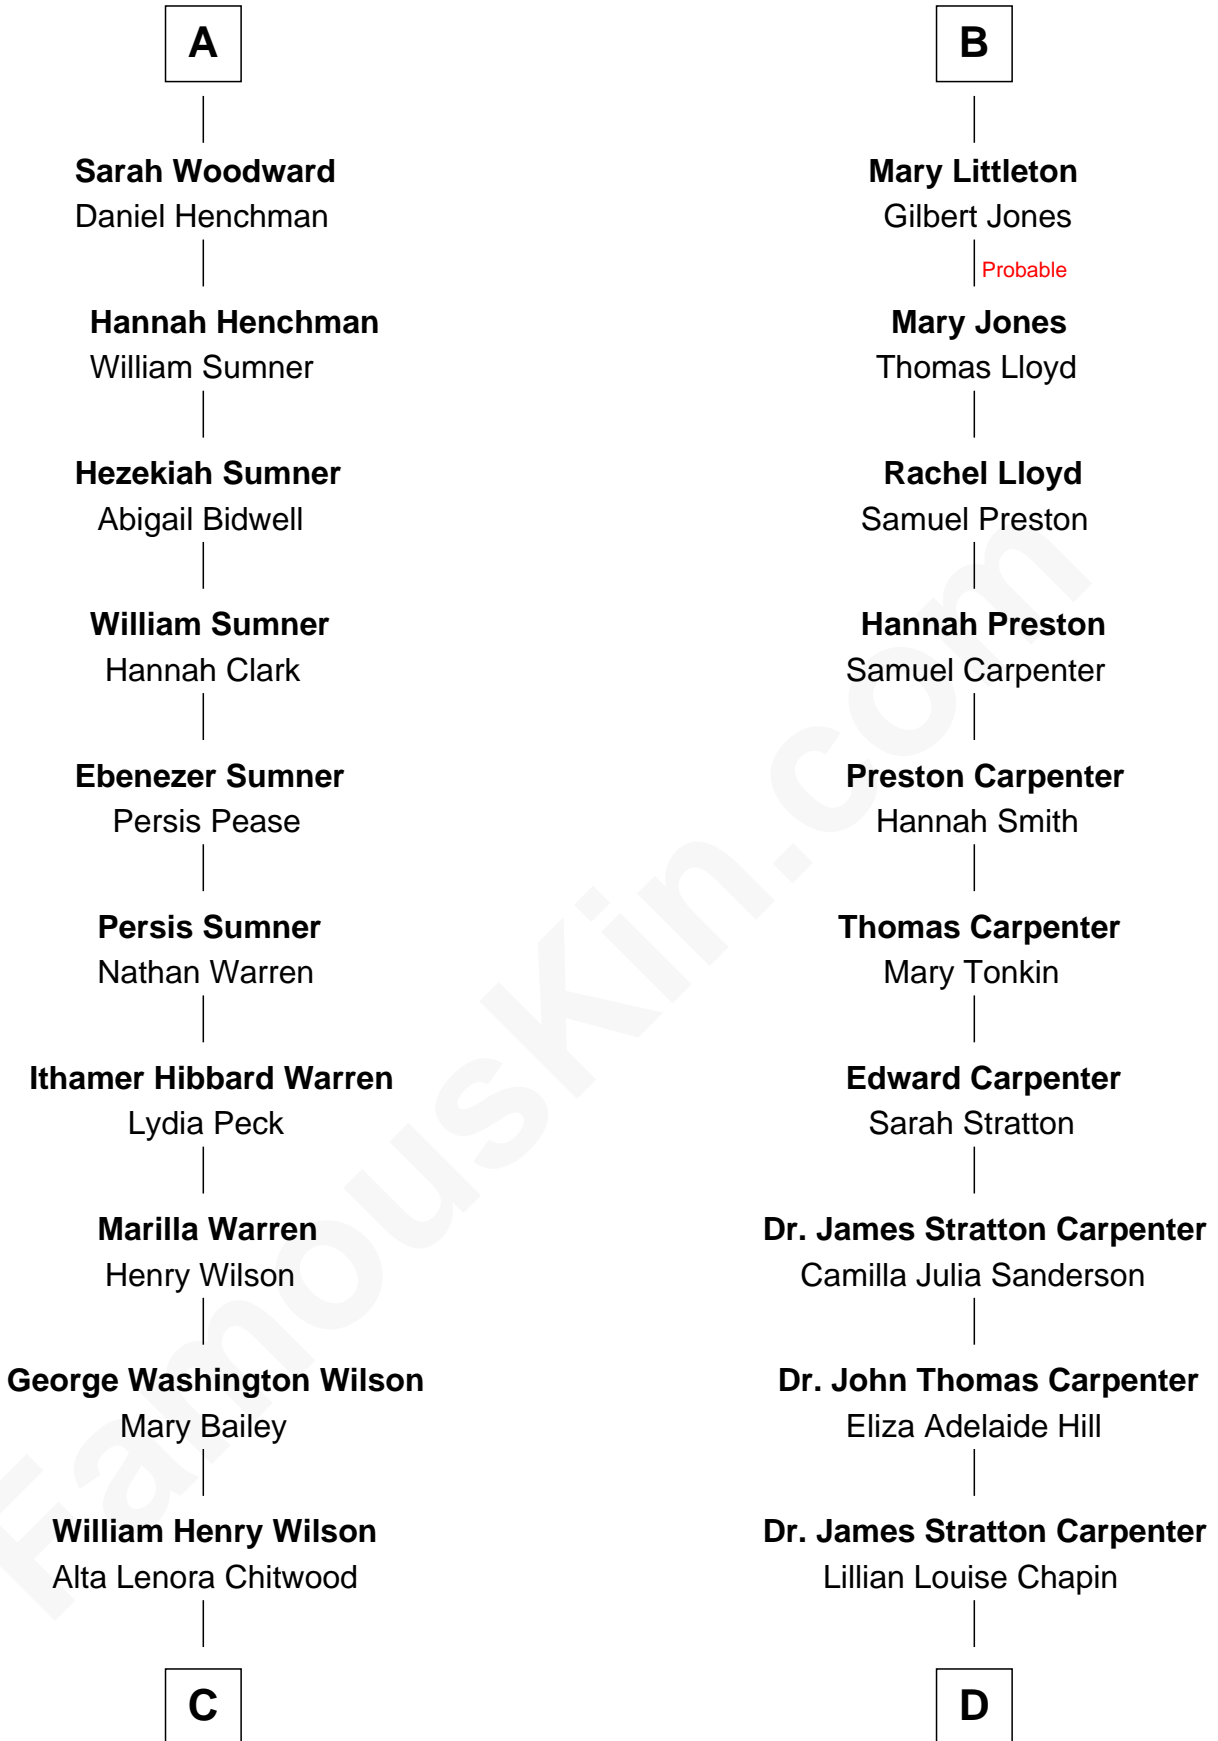

FamousKin.com Relationship Chart of

Mike Love

Co-Founder of The Beach Boys

19th cousin of

Mary Chapin Carpenter

Singer and Songwriter

Sir Walter Devereux

Elizabeth Bromwich

Elizabeth Merbery

Sir Walter Devereux

Anne Ferrers

Elizabeth Devereux

Sir Richard Corbet

Elizabeth Corbet

Thomas Trentham

Katherine Trentham

Thomas Hackluyt

Mary Hackluyt

Edmund Walter

Mary Walter

Sir Edward Littleton

B

C

William Coral Wilson