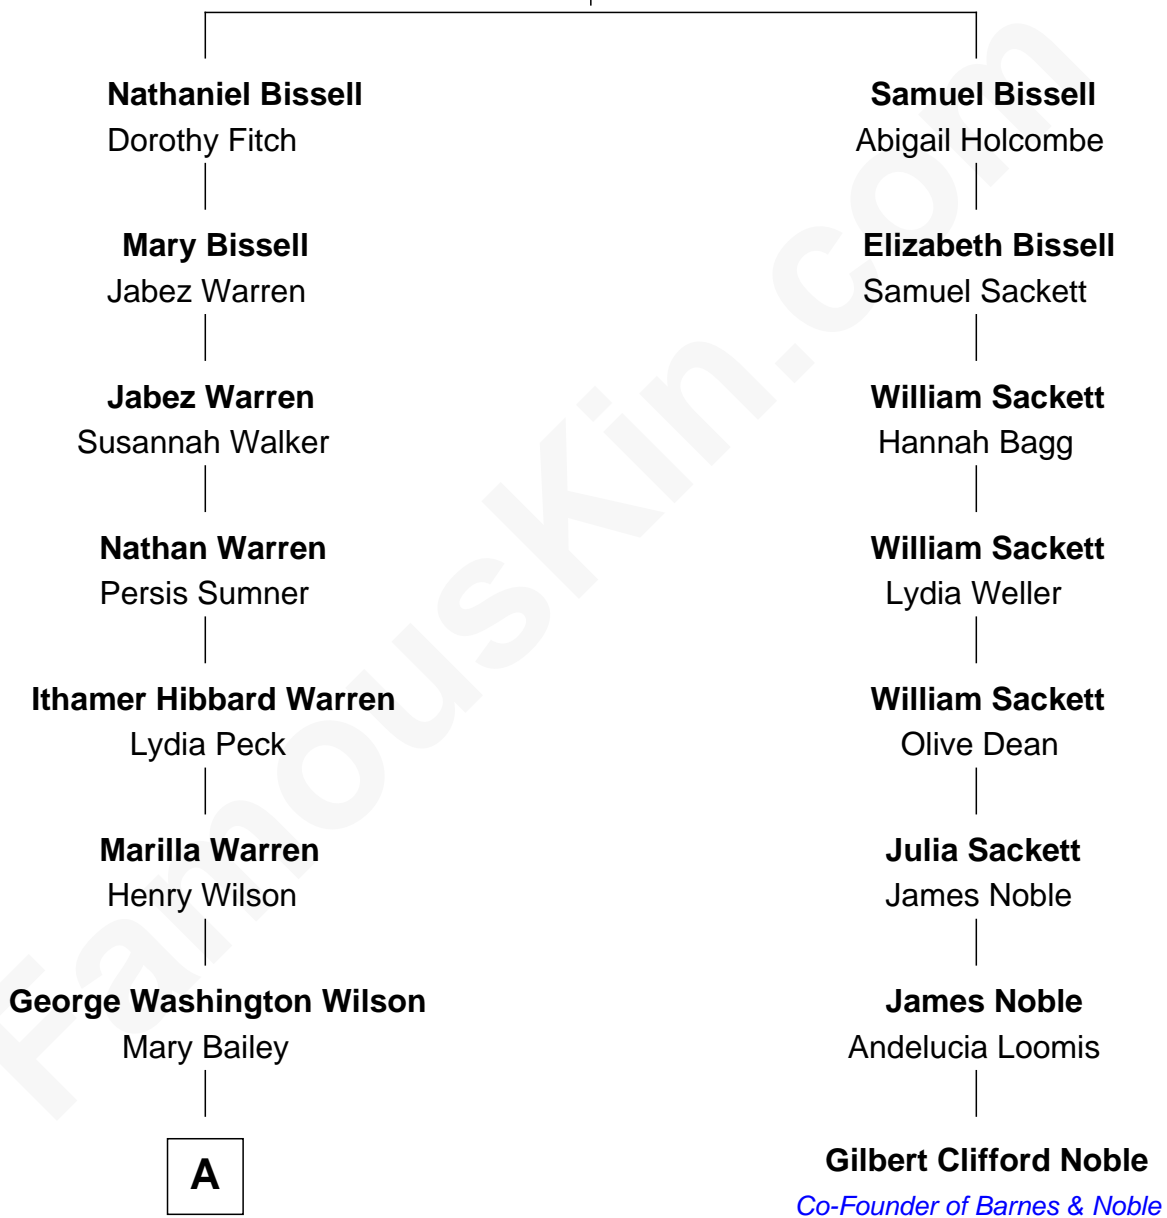

# FamousKin.com Relationship Chart of

**Mike Love**

*Co-Founder of The Beach Boys*

7th cousin 3 times removed of

**Gilbert Clifford Noble**

*Co-Founder of Barnes & Noble*

**John Bissell**

**A**

—  
**William Henry Wilson**

Alta Lenora Chitwood

—  
**William Coral Wilson**

Edith Sophia Sthole

—  
**Emily Glee Wilson**

Edward Milton Love

—  
**Mike Love**

*Co-Founder of The Beach Boys*