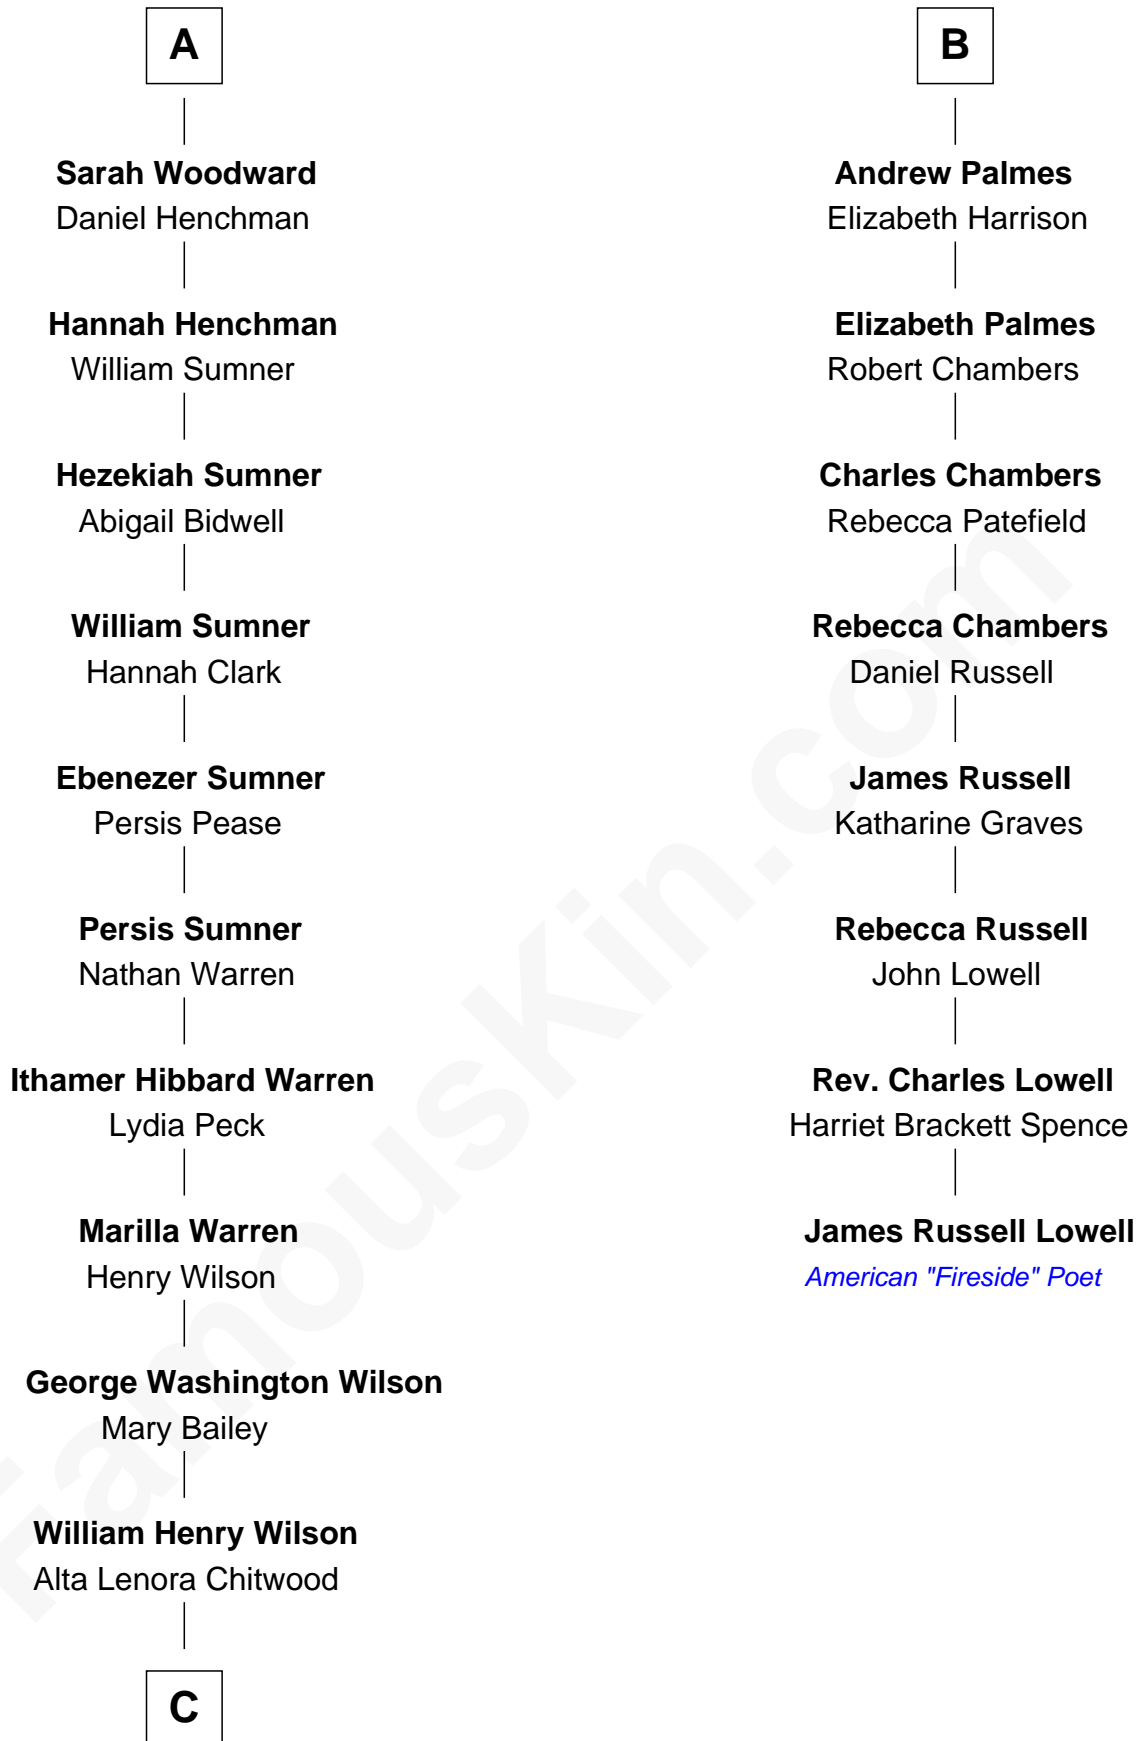

FamousKin.com Relationship Chart of

Mike Love

Co-Founder of The Beach Boys

14th cousin 5 times removed of

James Russell Lowell

American "Fireside" Poet

Sir Walter Devereux

Elizabeth Bromwich

John Rudhall

Mary Fettiplace

Frances Rudhall

Richard Woodward

Hezekiah Woodward

Frances - - - - -

A

Sir Walter Devereux

Elizabeth Merbery

Sir Walter Devereux

Anne Ferrers

Elizabeth Devereux

Sir Richard Corbet

Sir Robert Corbet

Elizabeth Vernon

Sir Roger Corbet

Anne Windsor

Margaret Corbet

Sir Francis Palmes

Sir Francis Palmes

Mary Hadnall

B

C

—
William Coral Wilson