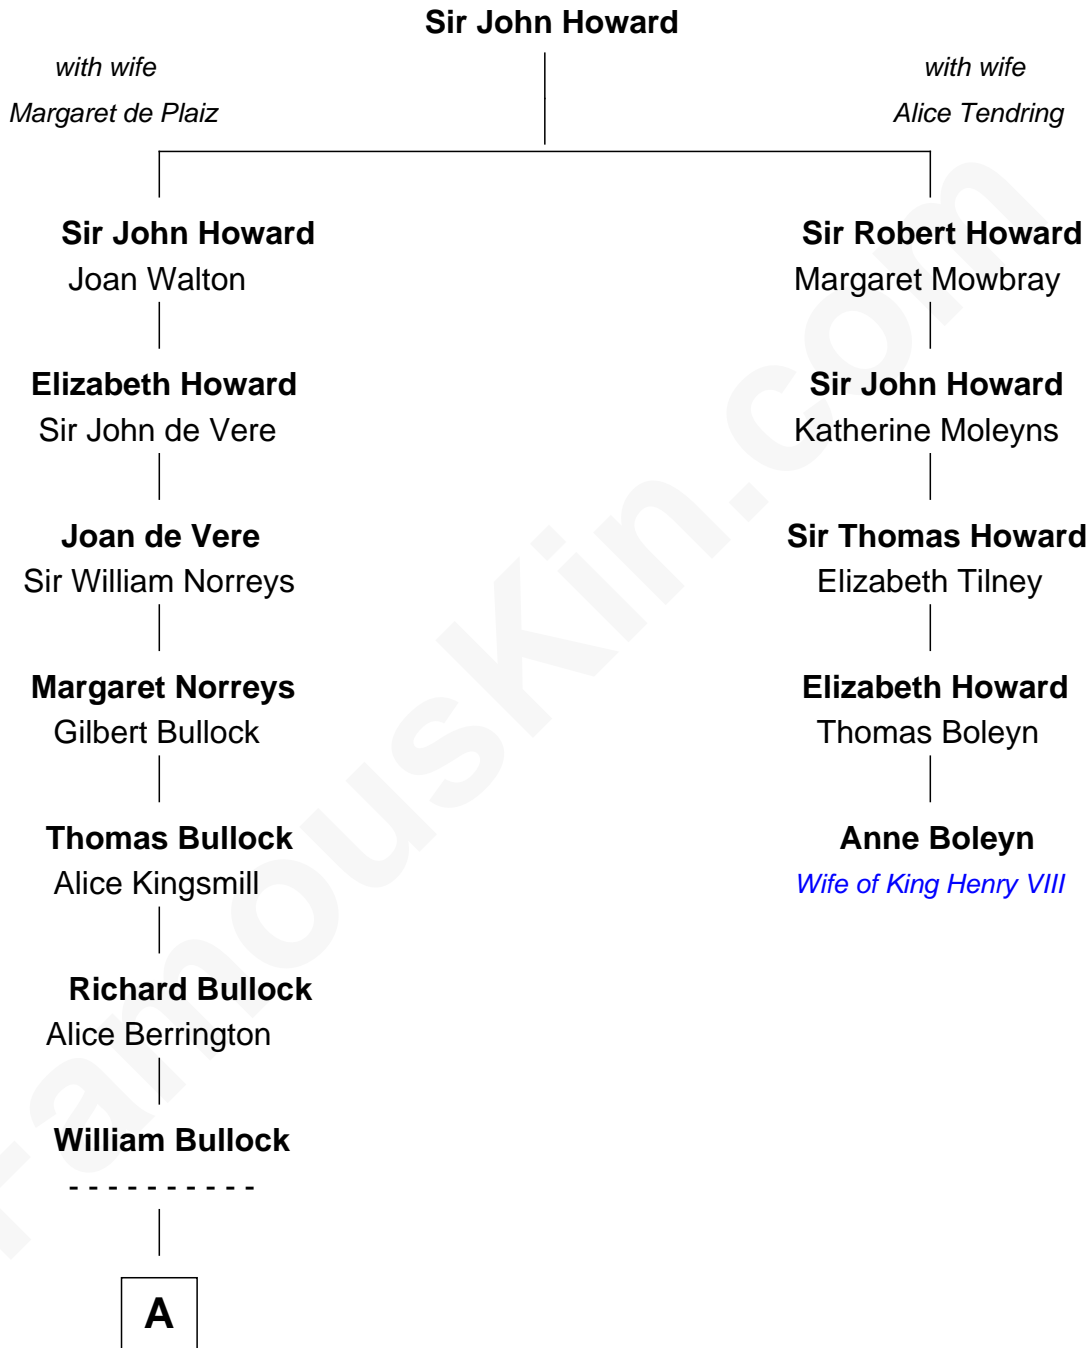

FamousKin.com Relationship Chart of

Mike Love

Co-Founder of The Beach Boys

4th cousin 16 times removed of

Anne Boleyn

2nd Wife of King Henry VIII

B

William Henry Wilson