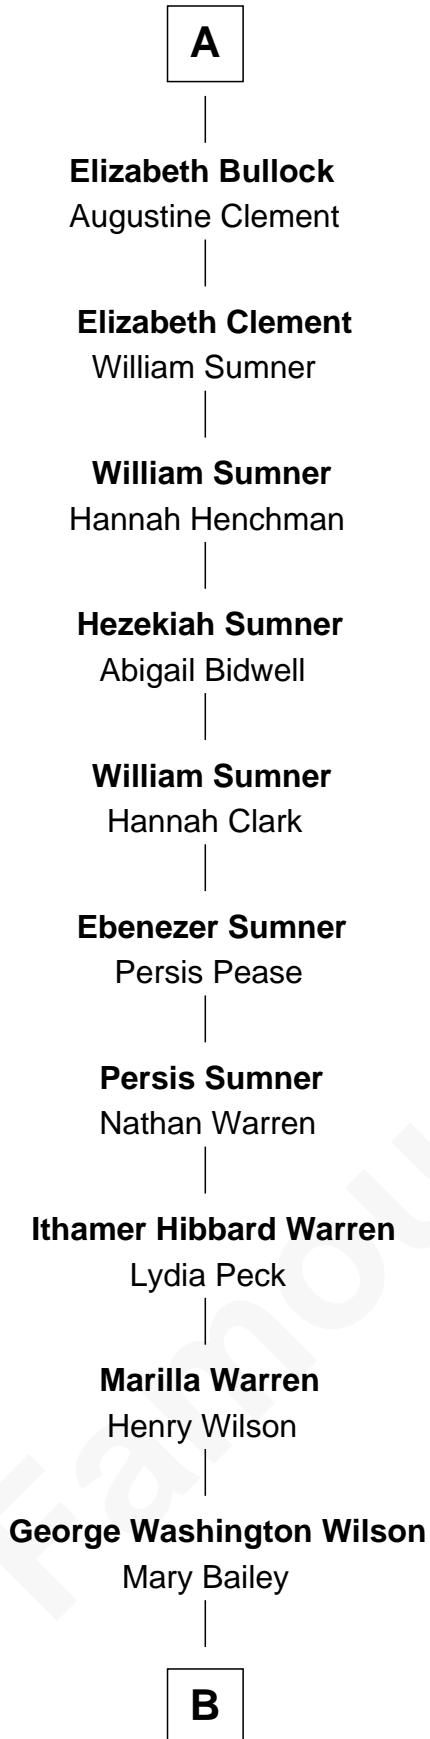

FamousKin.com Relationship Chart of

Mike Love

Co-Founder of The Beach Boys

4th cousin 16 times removed of

Anne Boleyn

2nd Wife of King Henry VIII

B

William Henry Wilson

Alta Lenora Chitwood

William Coral Wilson

Edith Sophia Sthole

Emily Glee Wilson

Edward Milton Love

Mike Love

Co-Founder of The Beach Boys

FamousKin.com