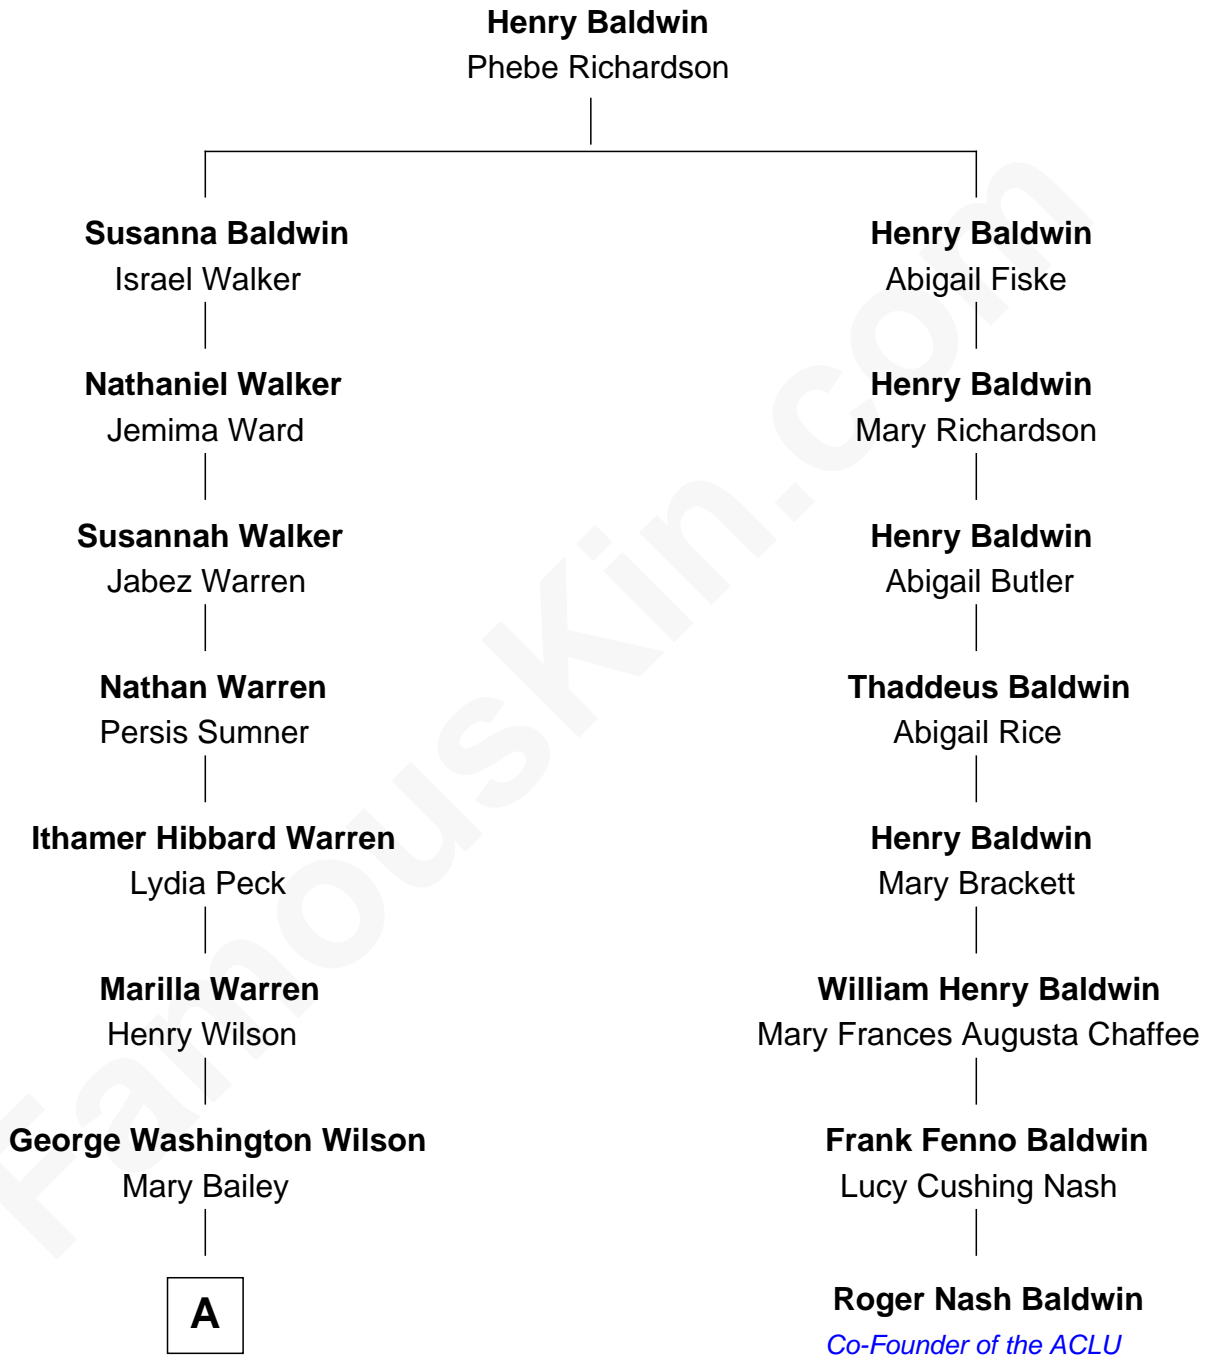

FamousKin.com Relationship Chart of

Mike Love

Co-Founder of The Beach Boys

7th cousin 3 times removed of

Roger Nash Baldwin

Co-Founder of the ACLU

A

—
William Henry Wilson

Alta Lenora Chitwood

—
William Coral Wilson

Edith Sophia Sthole

—
Emily Glee Wilson

Edward Milton Love

—
Mike Love

Co-Founder of The Beach Boys