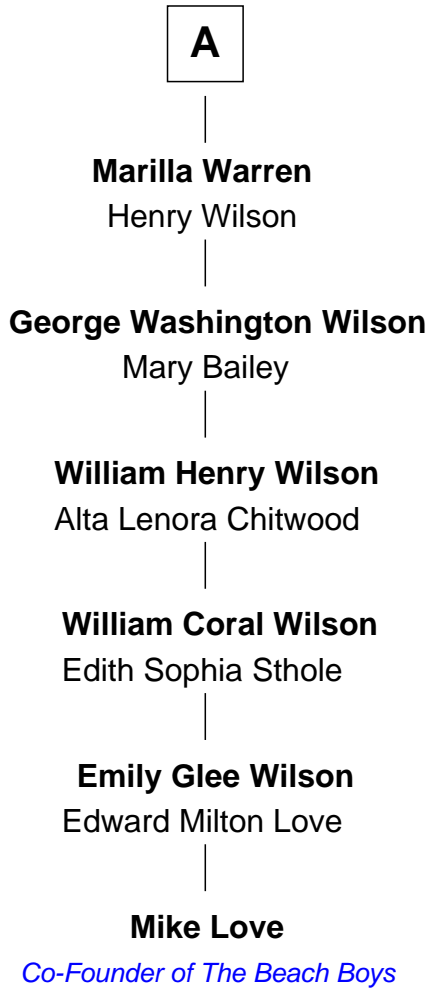

FamousKin.com Relationship Chart of

Mike Love

Co-Founder of The Beach Boys

7th cousin 5 times removed of

Elias Howe

Inventor, Lockstitch Sewing Machine

Thomas Richardson

Catherine Duxford

Ezekiel Richardson

Susanna Bradford

Phebe Richardson

Henry Baldwin

Susanna Baldwin

Israel Walker

Nathaniel Walker

Jemima Ward

Susannah Walker

Jabez Warren

Nathan Warren

Persis Sumner

Ithamer Hibbard Warren

Lydia Peck

A

Thomas Richardson

Elijah Howe

Elijah Howe

Fanny Bemis

Dr. Elias Howe

Polly Bemis

Elias Howe

Inventor, Lockstitch Sewing Machine

FamousKin.com