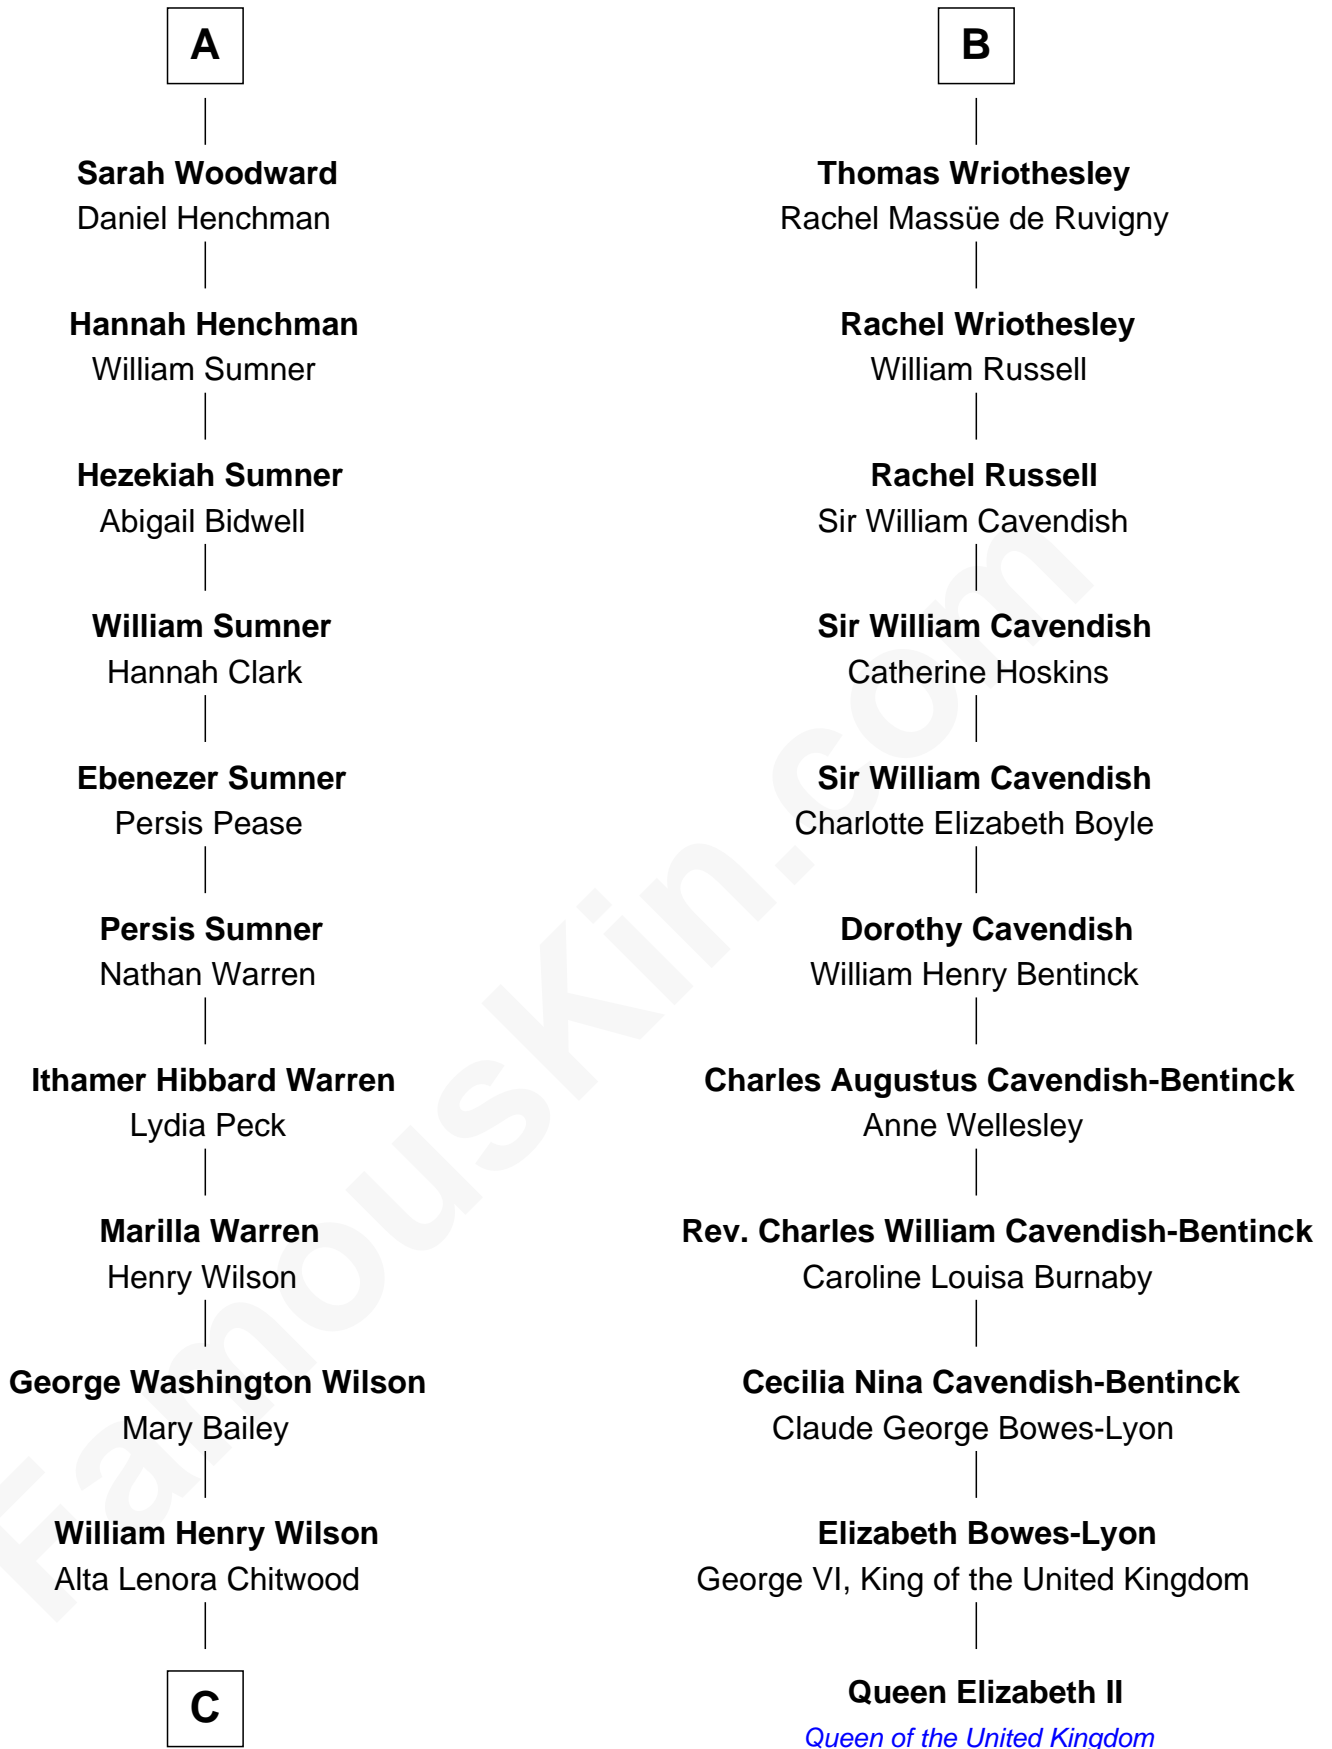

FamousKin.com Relationship Chart of

Mike Love

Co-Founder of The Beach Boys

17th cousin 2 times removed of

Queen Elizabeth II

Queen of the United Kingdom

C

—
William Coral Wilson