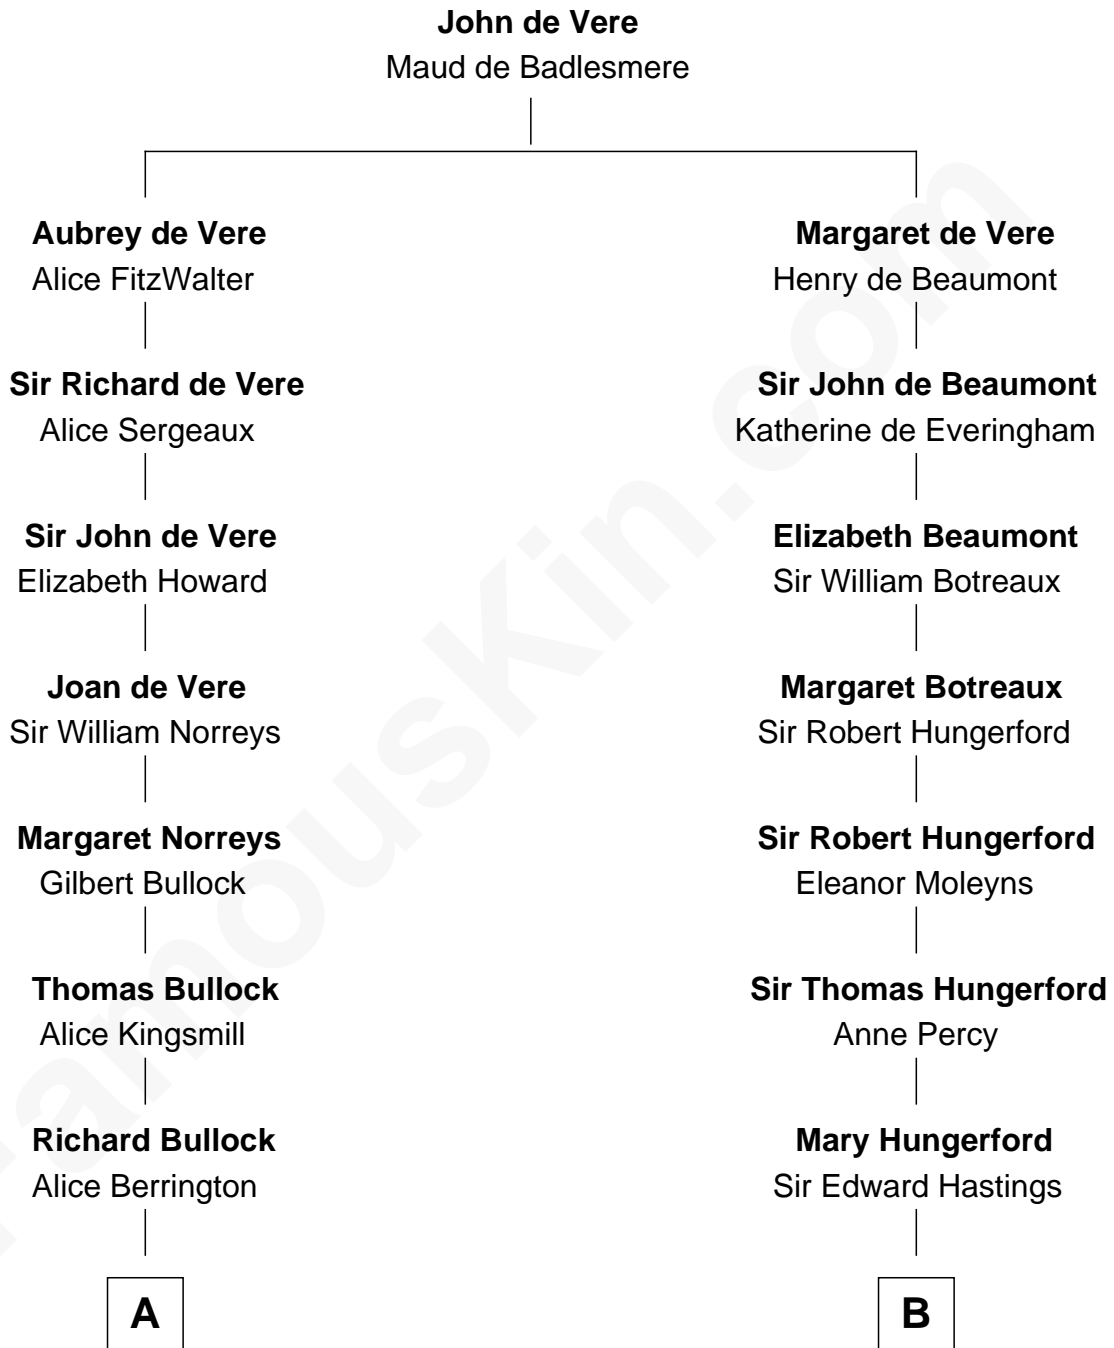

FamousKin.com Relationship Chart of

Mike Love

Co-Founder of The Beach Boys

21st cousin of

Queen Elizabeth II

Queen of the United Kingdom

Elizabeth II photo by [Eric Draper](#)