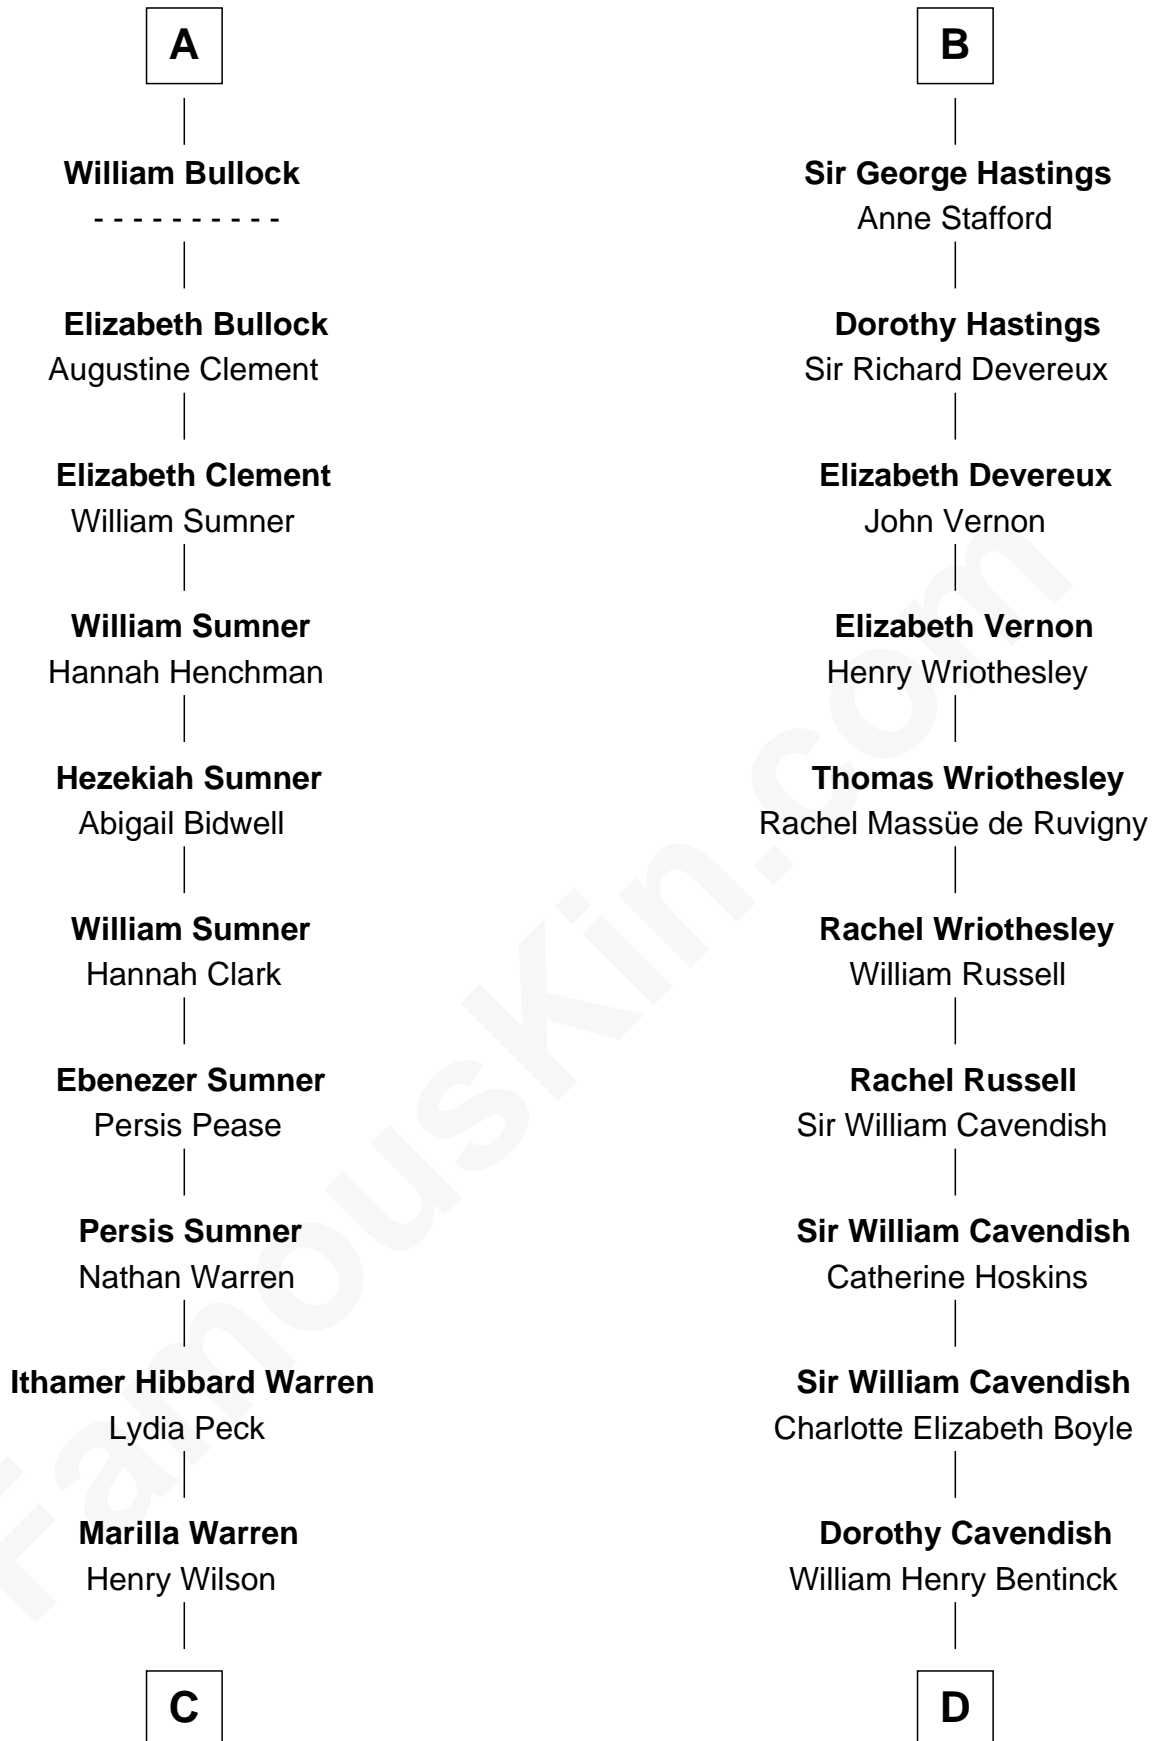

FamousKin.com Relationship Chart of

Mike Love

Co-Founder of The Beach Boys

21st cousin of

Queen Elizabeth II

Queen of the United Kingdom

Elizabeth II photo by [Eric Draper](#)