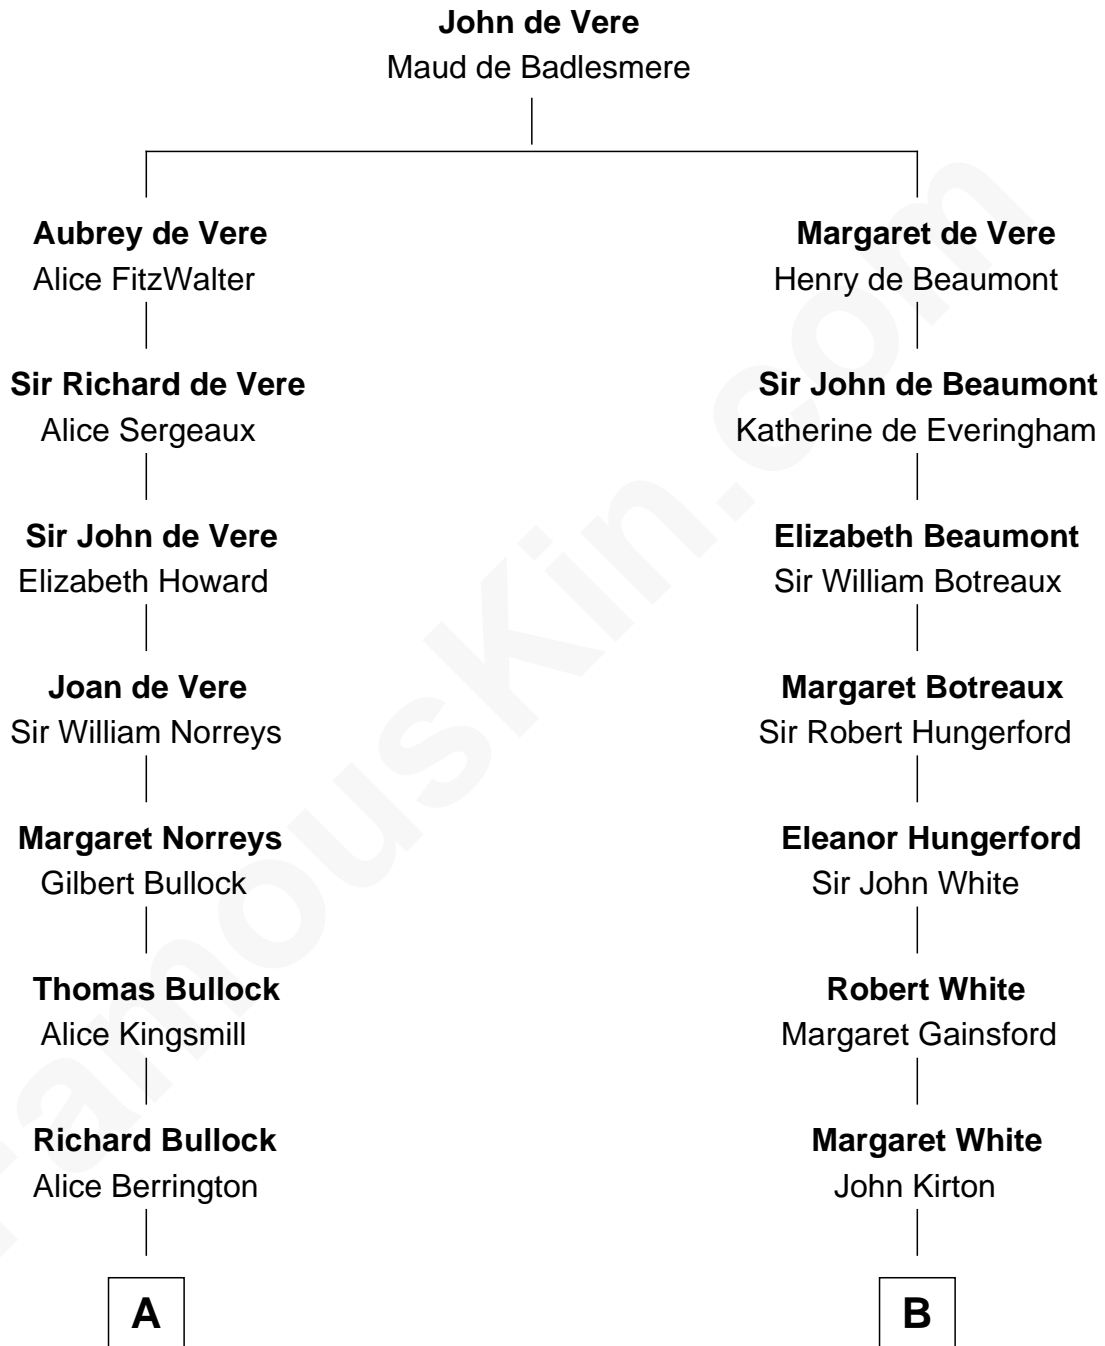

FamousKin.com Relationship Chart of

Mike Love

Co-Founder of The Beach Boys

21st cousin of

Thomas J. Watson, Jr.

President and CEO of I.B.M.

C

George Washington Wilson

Mary Bailey

William Henry Wilson

Alta Lenora Chitwood

William Coral Wilson

Edith Sophia Sthole

Emily Glee Wilson

Edward Milton Love

Mike Love