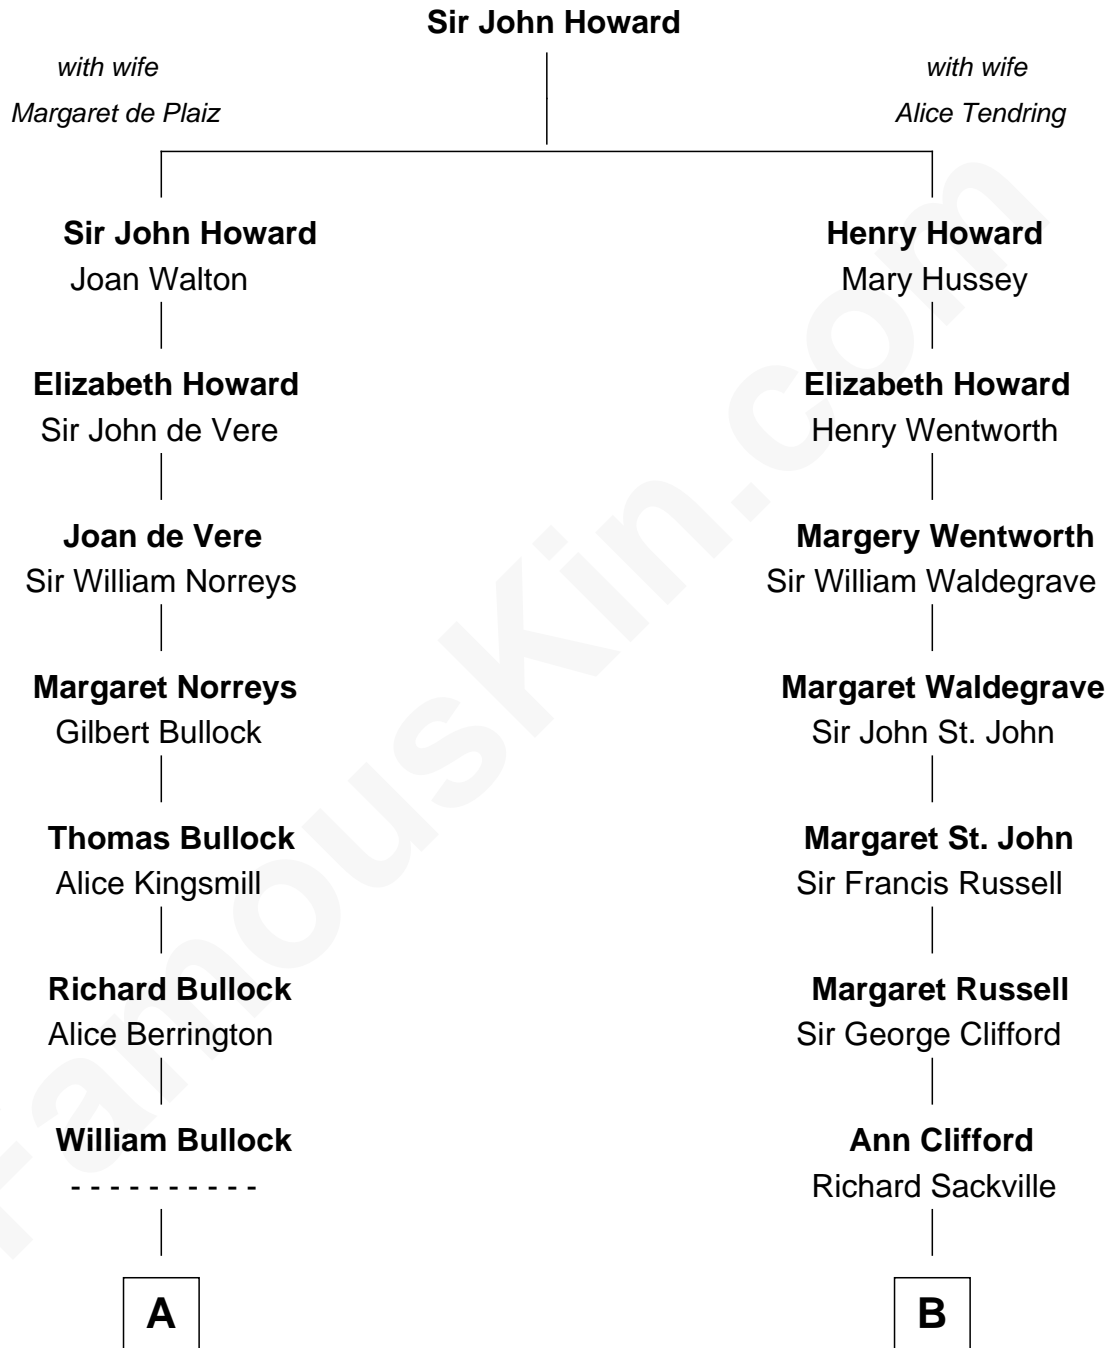

# FamousKin.com Relationship Chart of

**Mike Love**

*Co-Founder of The Beach Boys*

**18th cousin 2 times removed of**

**Kit Harington**

*TV Actor - "Game of Thrones"*

**C**

**William Henry Wilson**  
Alta Lenora Chitwood

**William Coral Wilson**  
Edith Sophia Sthole

**Emily Glee Wilson**  
Edward Milton Love

**Mike Love**  
*Co-Founder of The Beach Boys*

**D**

**Sir David Richard Harington**  
Deborah Jane Catesby

**Kit Harington**  
*TV Actor - "Game of Thrones"*