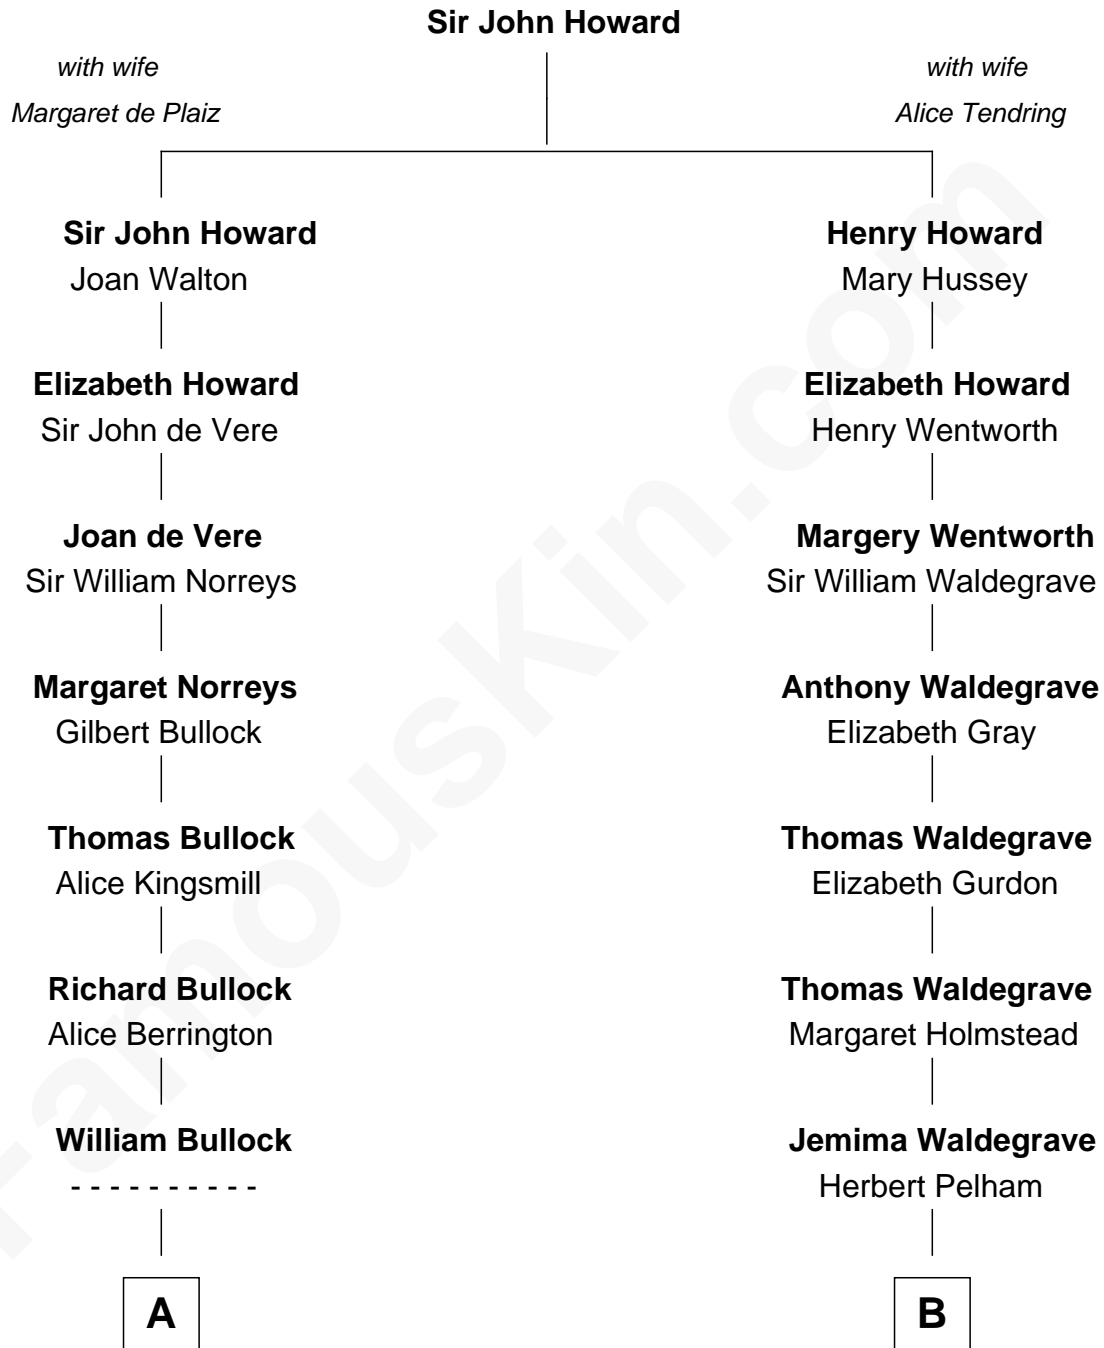

FamousKin.com Relationship Chart of

Mike Love

Co-Founder of The Beach Boys

18th cousin 2 times removed of

John Cena

Movie Actor and WWE Pro Wrestler

C

William Henry Wilson
Alta Lenora Chitwood