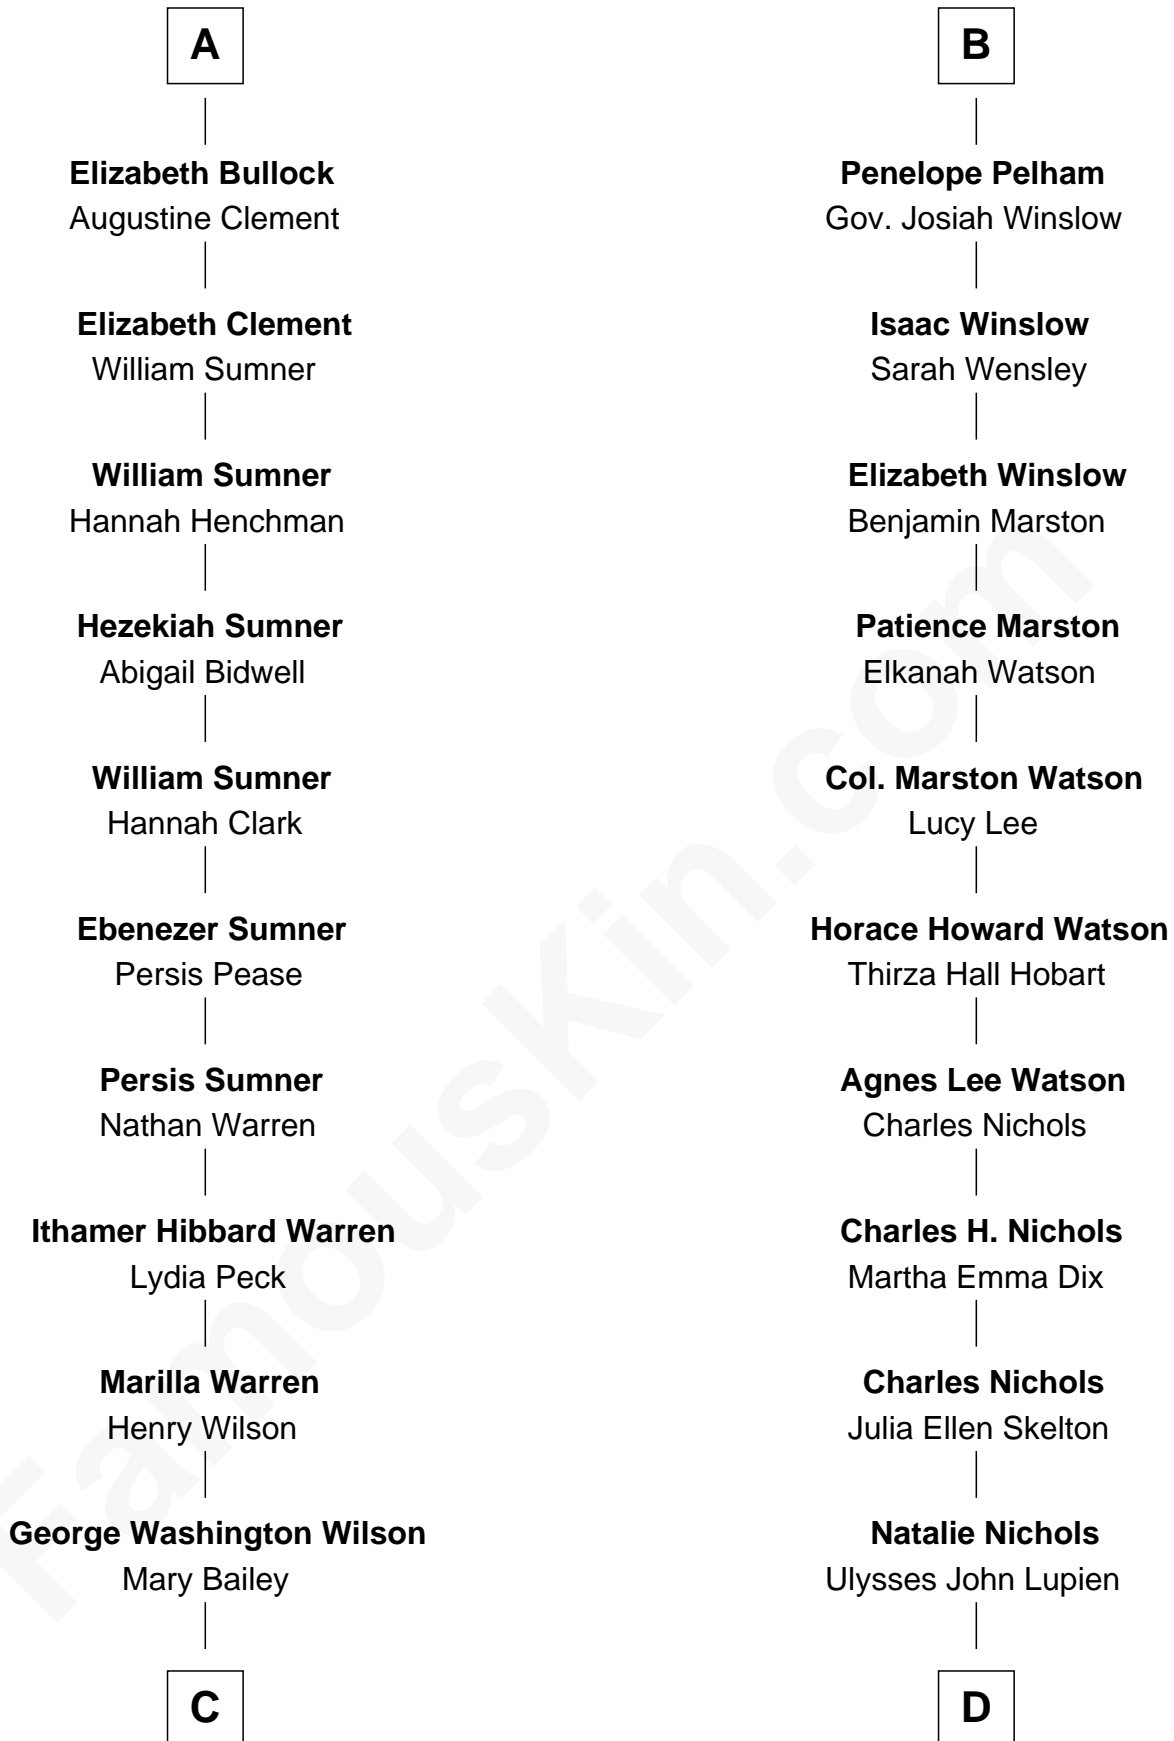

FamousKin.com Relationship Chart of

Mike Love

Co-Founder of The Beach Boys

18th cousin 2 times removed of

John Cena

Movie Actor and WWE Pro Wrestler

C

William Henry Wilson
Alta Lenora Chitwood

William Coral Wilson
Edith Sophia Sthole

Emily Glee Wilson
Edward Milton Love

Mike Love
Co-Founder of The Beach Boys

D

Carol Frances Lupien
John Joseph Cena

John Cena
Actor and Pro Wrestler

FamousKin.com