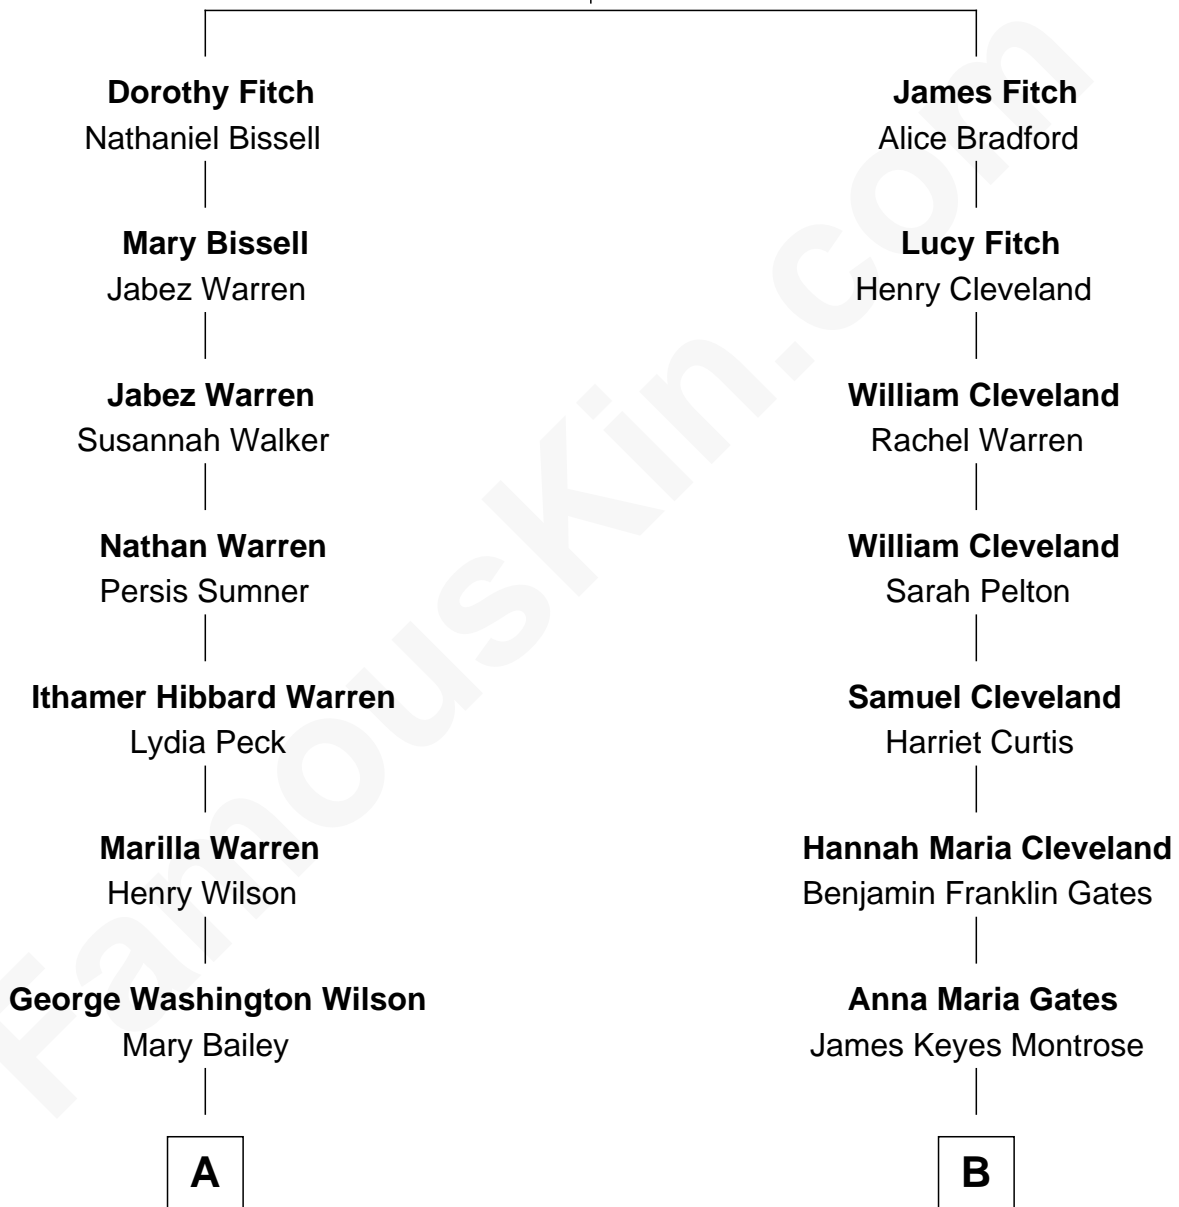

# FamousKin.com Relationship Chart of

**Mike Love**

*Co-Founder of The Beach Boys*

9th cousin 1 time removed of

**Tony Dow**

*TV Actor*

**Rev. James Fitch**

Abigail Whitfield

**A**

**William Henry Wilson**

Alta Lenora Chitwood

**William Coral Wilson**

Edith Sophia Sthole

**Emily Glee Wilson**

Edward Milton Love

**Mike Love**

*Co-Founder of The Beach Boys*

**B**

**James Fay Montrose**

Alice Lee Anders

**Muriel Virginia Montrose**

John Stevens Dow

**Tony Dow**

*TV Actor*