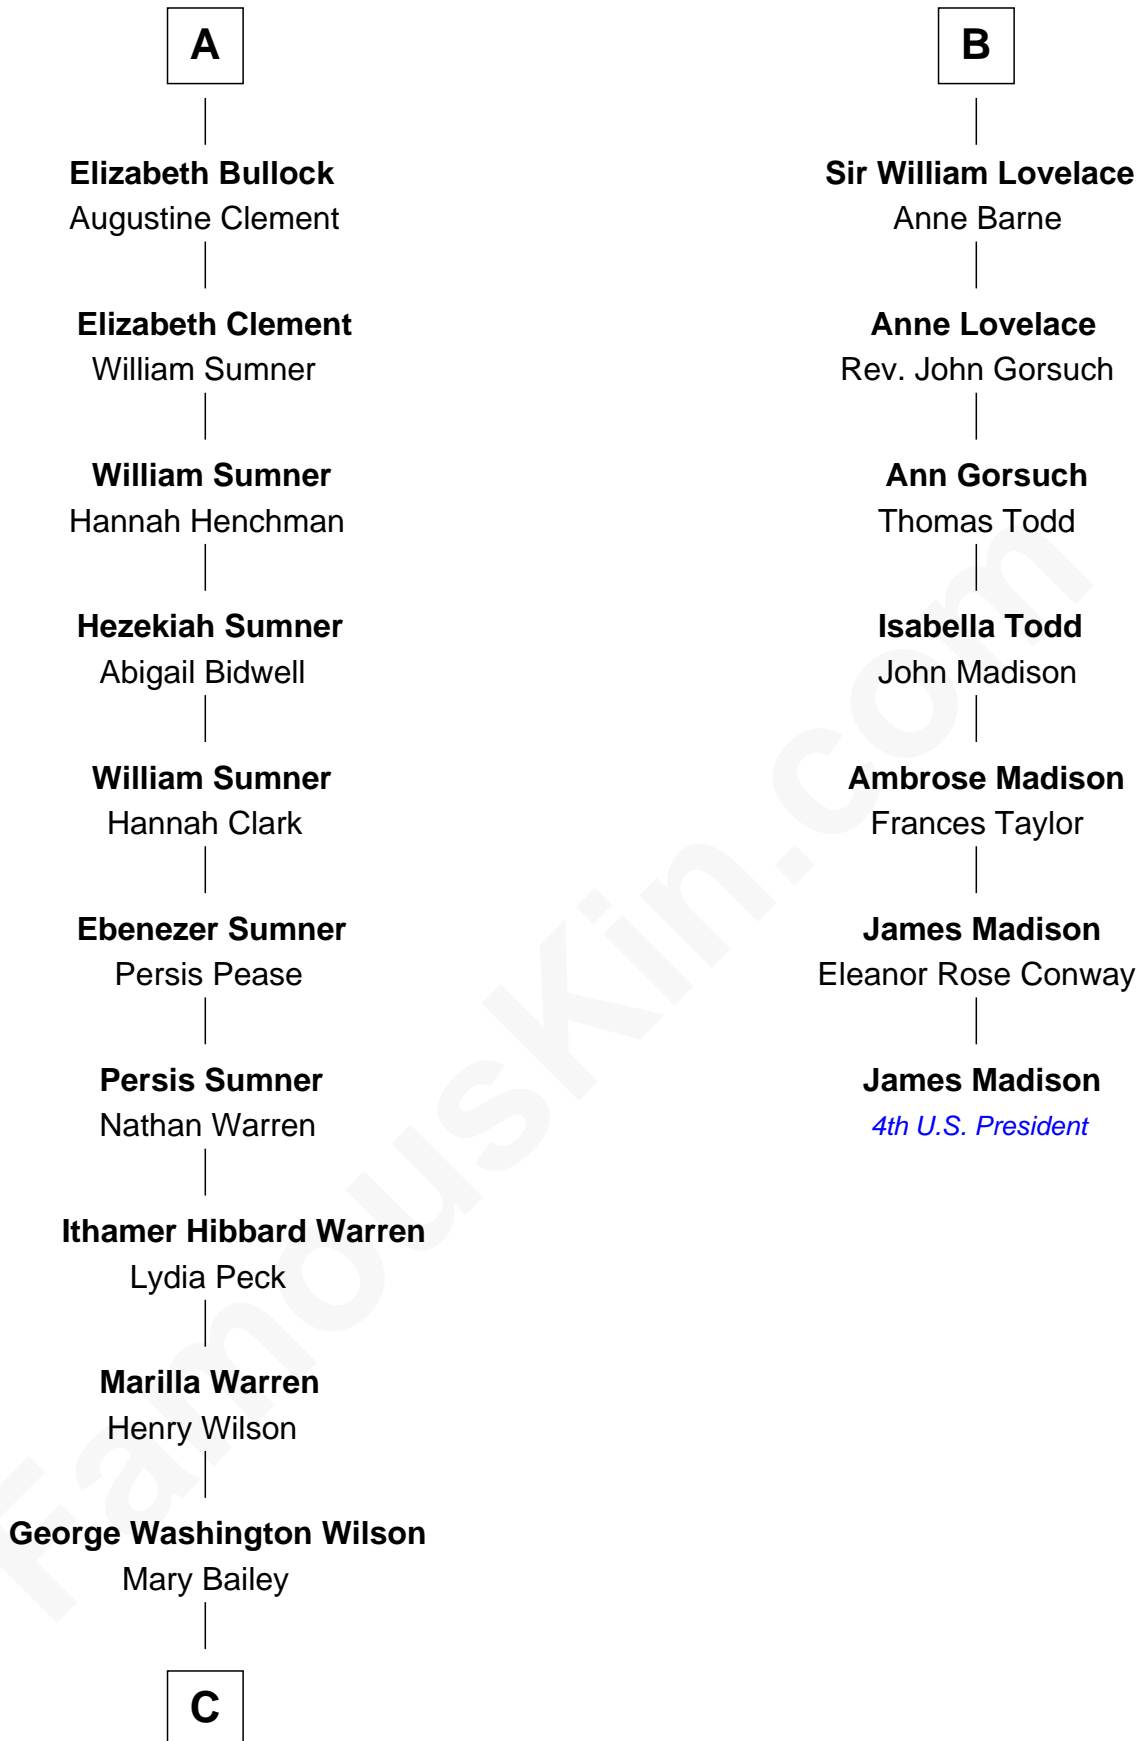

# FamousKin.com Relationship Chart of

**Mike Love**

*Co-Founder of The Beach Boys*

13th cousin 7 times removed of

**James Madison**

*4th U.S. President*

**Sir Richard Sergeaux**

Philippe Fitzalan

**Alice Sergeaux**  
Sir Richard de Vere

**Sir John de Vere**  
Elizabeth Howard

**Joan de Vere**  
Sir William Norreys

**Margaret Norreys**  
Gilbert Bullock

**Thomas Bullock**  
Alice Kingsmill

**Richard Bullock**  
Alice Berrington

**William Bullock**  
-----

**A**

**Philippa Sergeaux**  
Sir Robert Pashley

**Anne Pashley**  
Edward Tyrrell

**Philippa Tyrrell**  
Thomas Cornwallis

**Sir William Cornwallis**  
Elizabeth Stanford

**Affra Cornwallis**  
Sir Anthony Aucher

**Edward Aucher**  
Mabel Wroth

**Elizabeth Aucher**  
Sir William Lovelace

**B**

**C**

William Henry Wilson

Alta Lenora Chitwood

William Coral Wilson

Edith Sophia Sthole