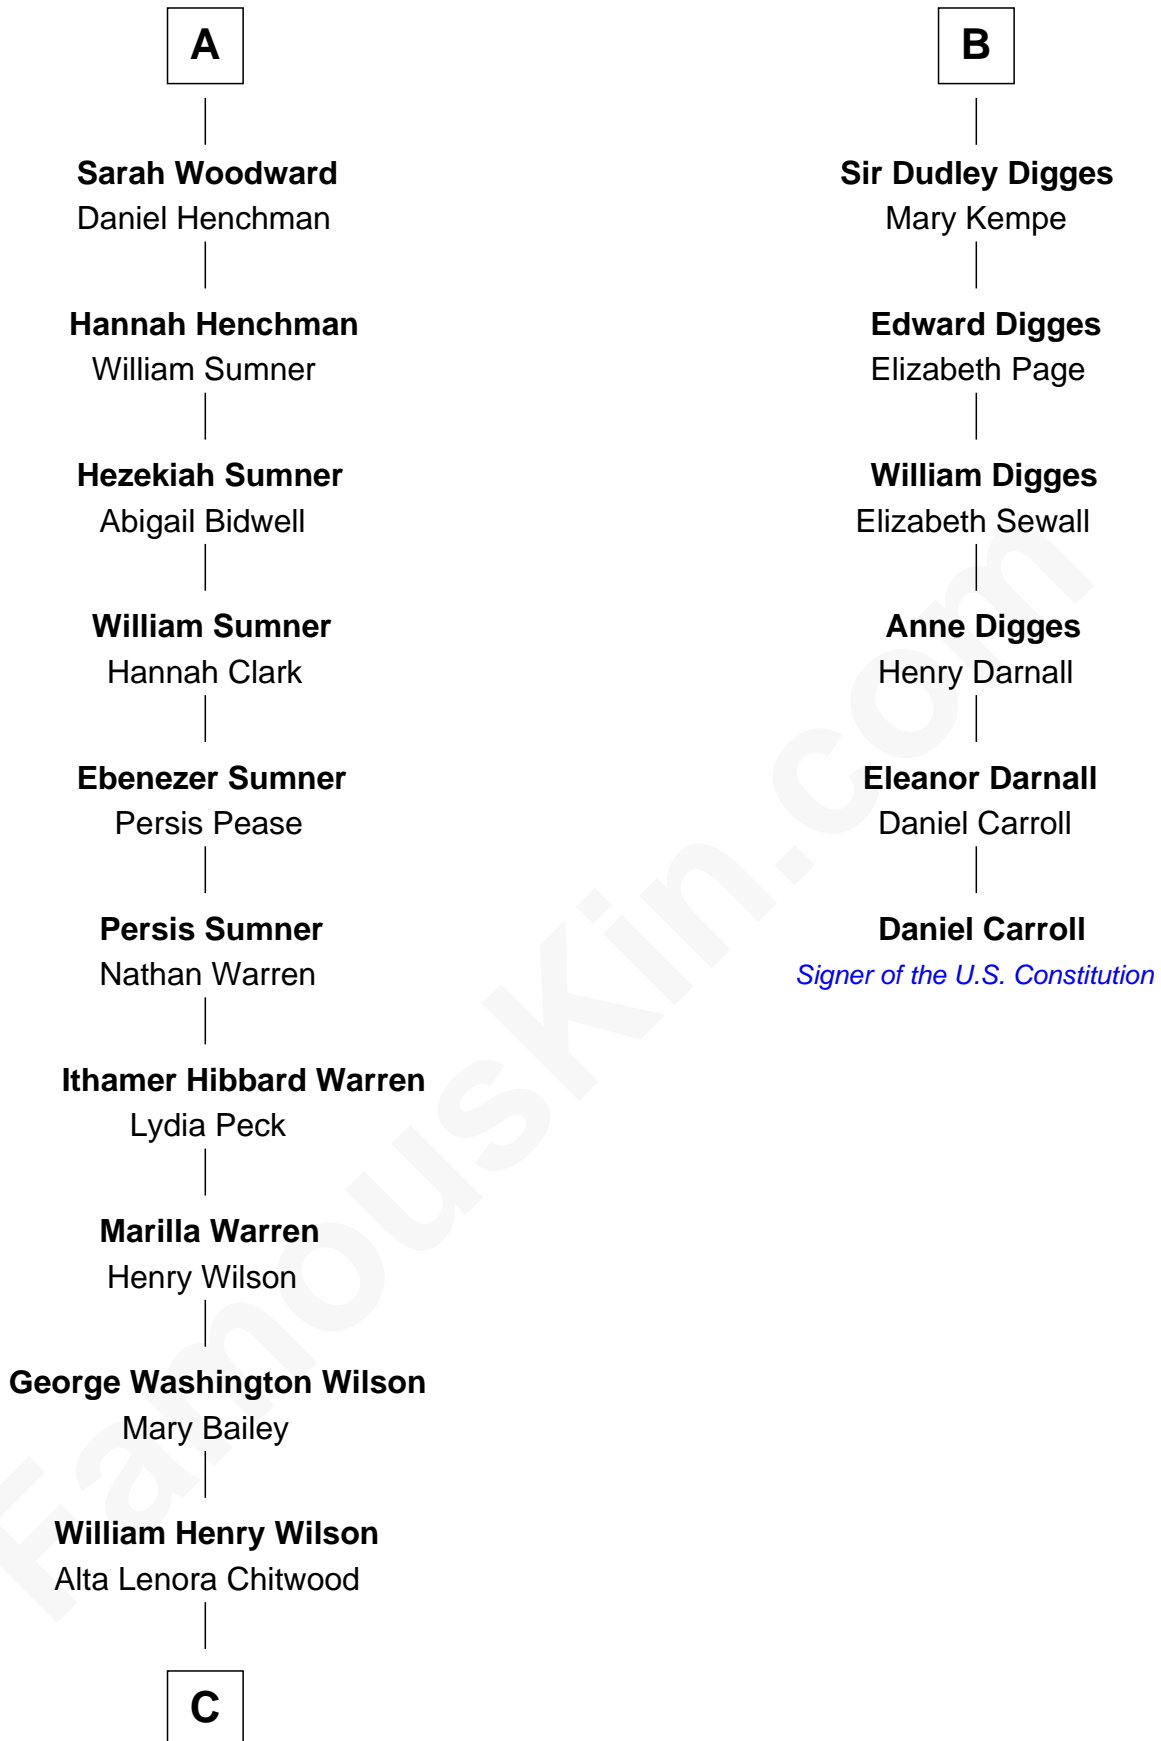

FamousKin.com Relationship Chart of

Mike Love

Co-Founder of The Beach Boys

12th cousin 7 times removed of

Daniel Carroll

Signer of the U.S. Constitution

Sir Walter Devereux

Elizabeth Bromwich

Elizabeth Devereux

John Milborne

Simon Milborne

Jane Baskerville

Anne Milborne

William Rudhall

John Rudhall

Isabella Whittington

Elizabeth Merbery

Anne Devereux

William Herbert

Maud Herbert

Henry Percy

Eleanor Percy

Edward Stafford

Mary Stafford

George Neville

Ursula Neville

Sir Warham St. Leger

Anne St. Leger

Thomas Digges

B

C

—
William Coral Wilson