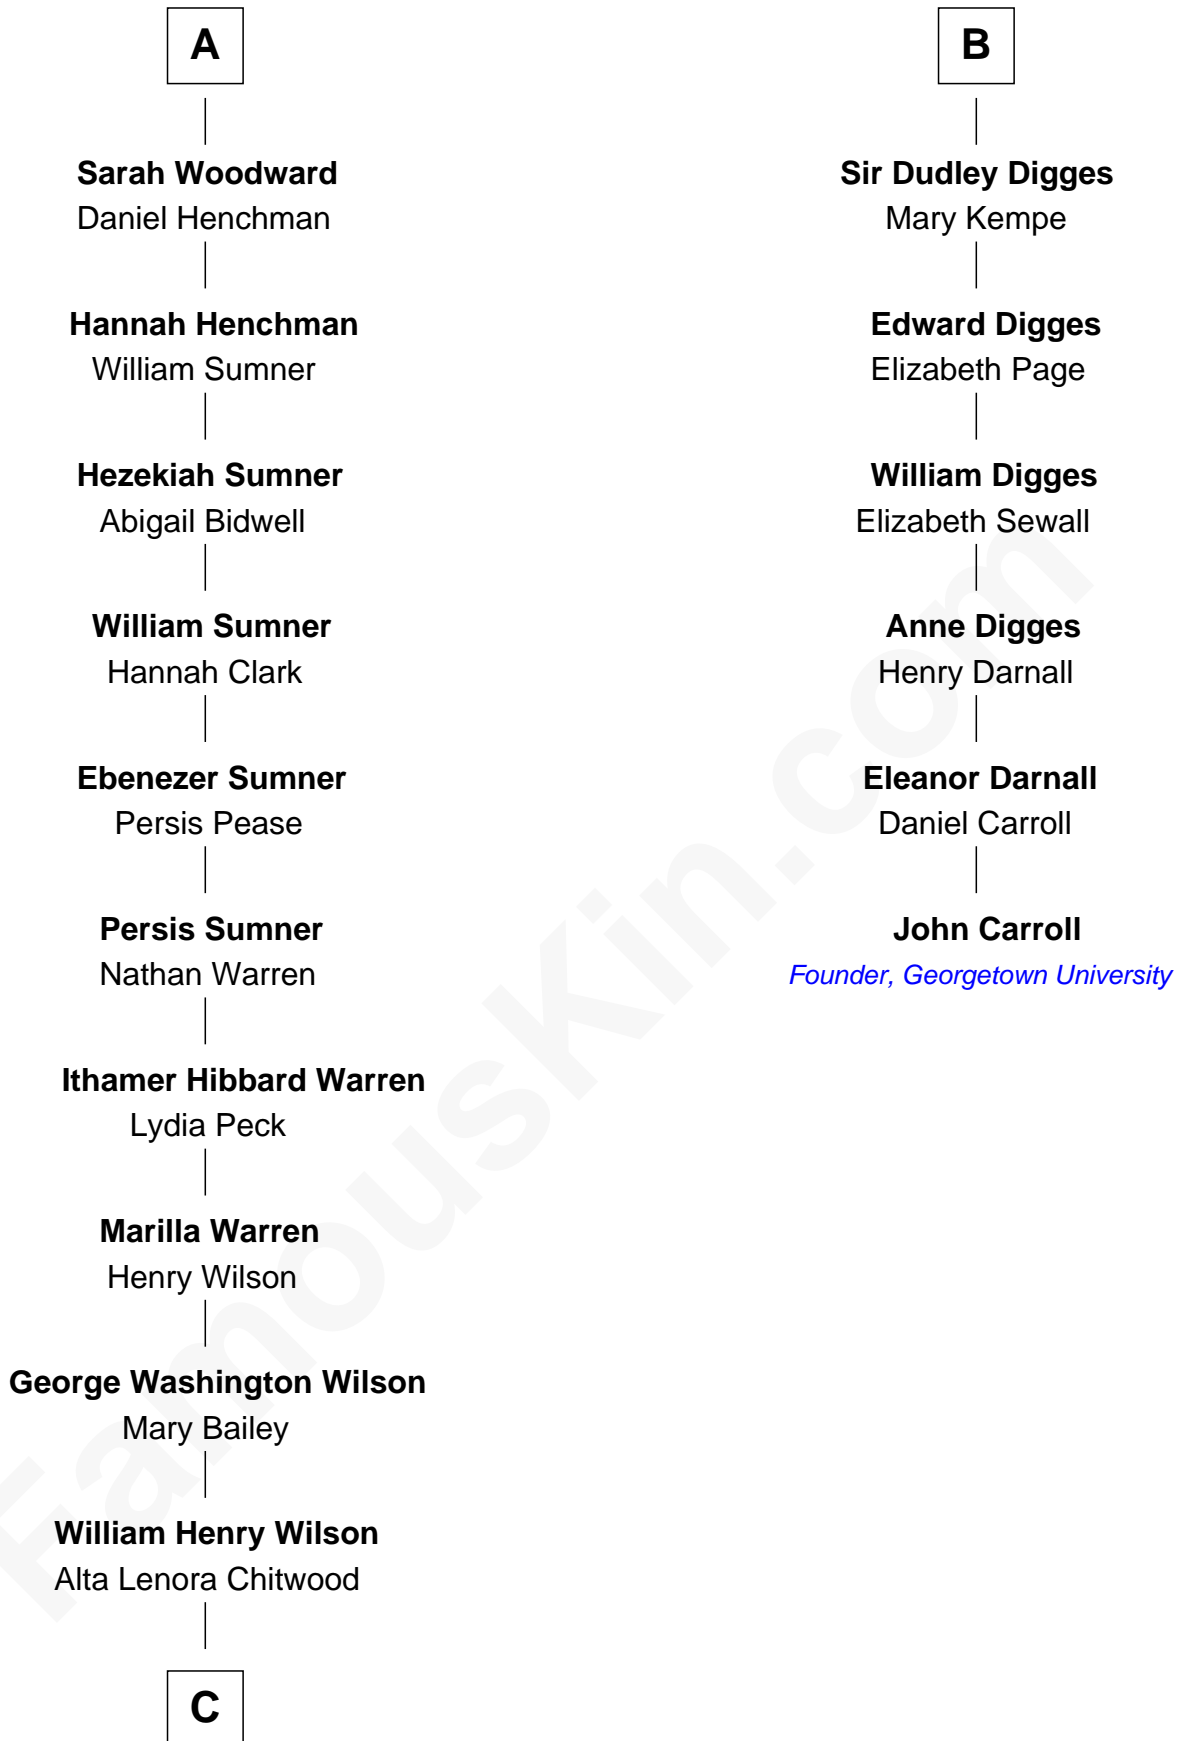

FamousKin.com Relationship Chart of

Mike Love

Co-Founder of The Beach Boys

12th cousin 7 times removed of

John Carroll

Founder of Georgetown University

C

William Coral Wilson

Edith Sophia Sthole

Emily Glee Wilson

Edward Milton Love

Mike Love

Co-Founder of The Beach Boys

FamousKin.com