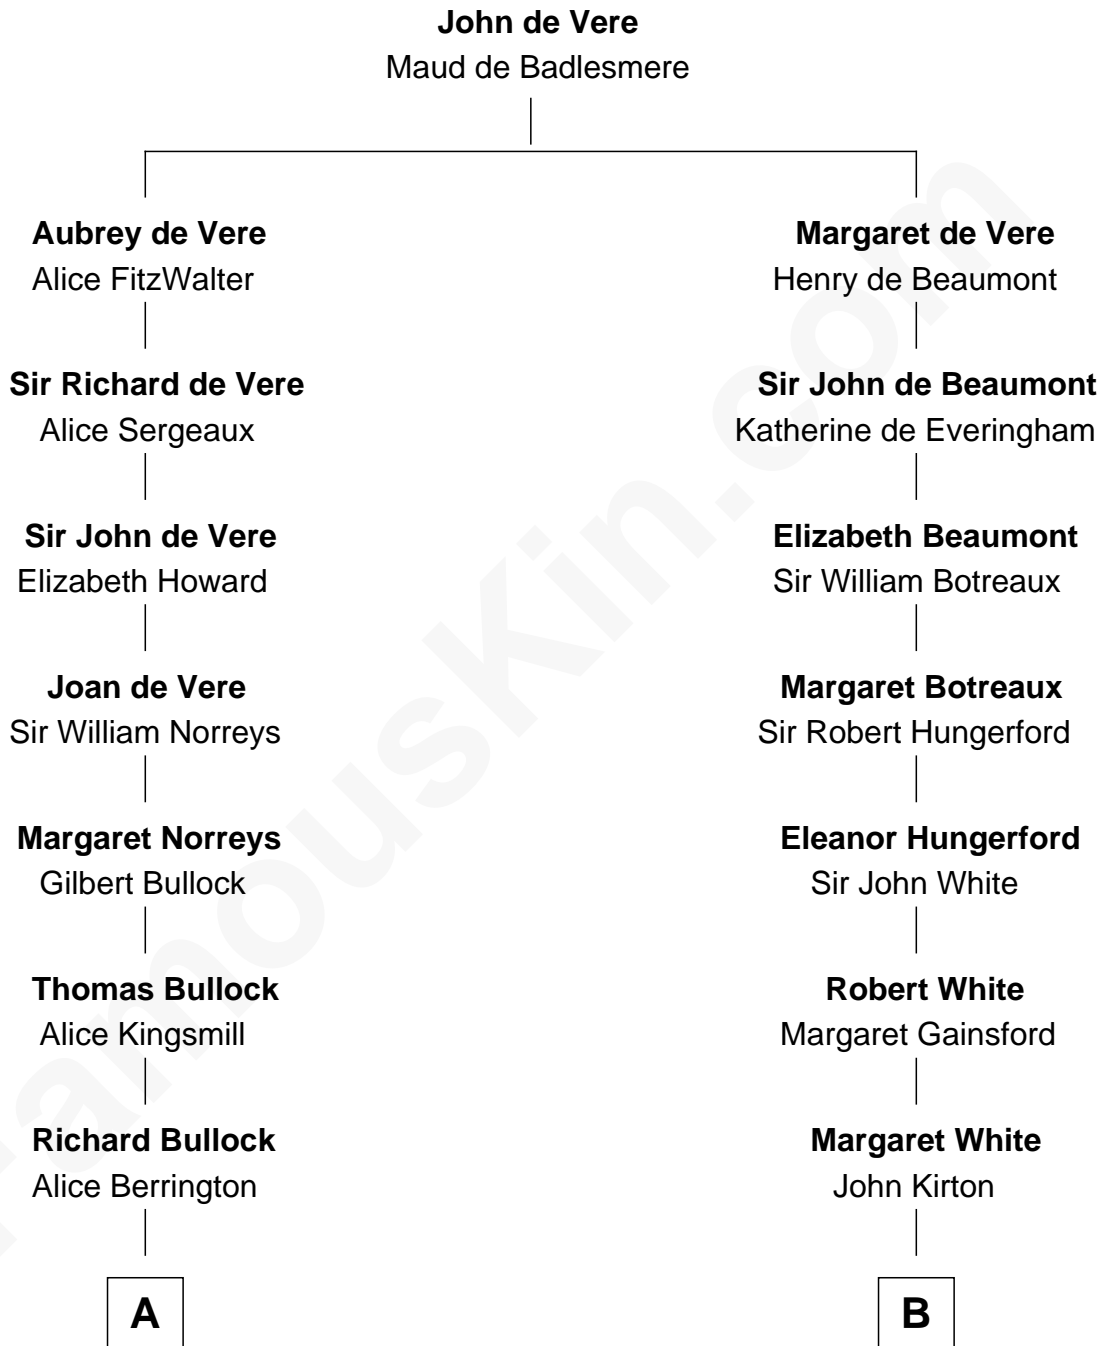

FamousKin.com

Relationship Chart of

Mike Love

Co-Founder of The Beach Boys

19th cousin 2 times removed of

Susana Ferrari Billinghurst

Argentine Aviation Pioneer

C

George Washington Wilson

Mary Bailey

William Henry Wilson

Alta Lenora Chitwood

William Coral Wilson

Edith Sophia Sthole

Emily Glee Wilson

Edward Milton Love