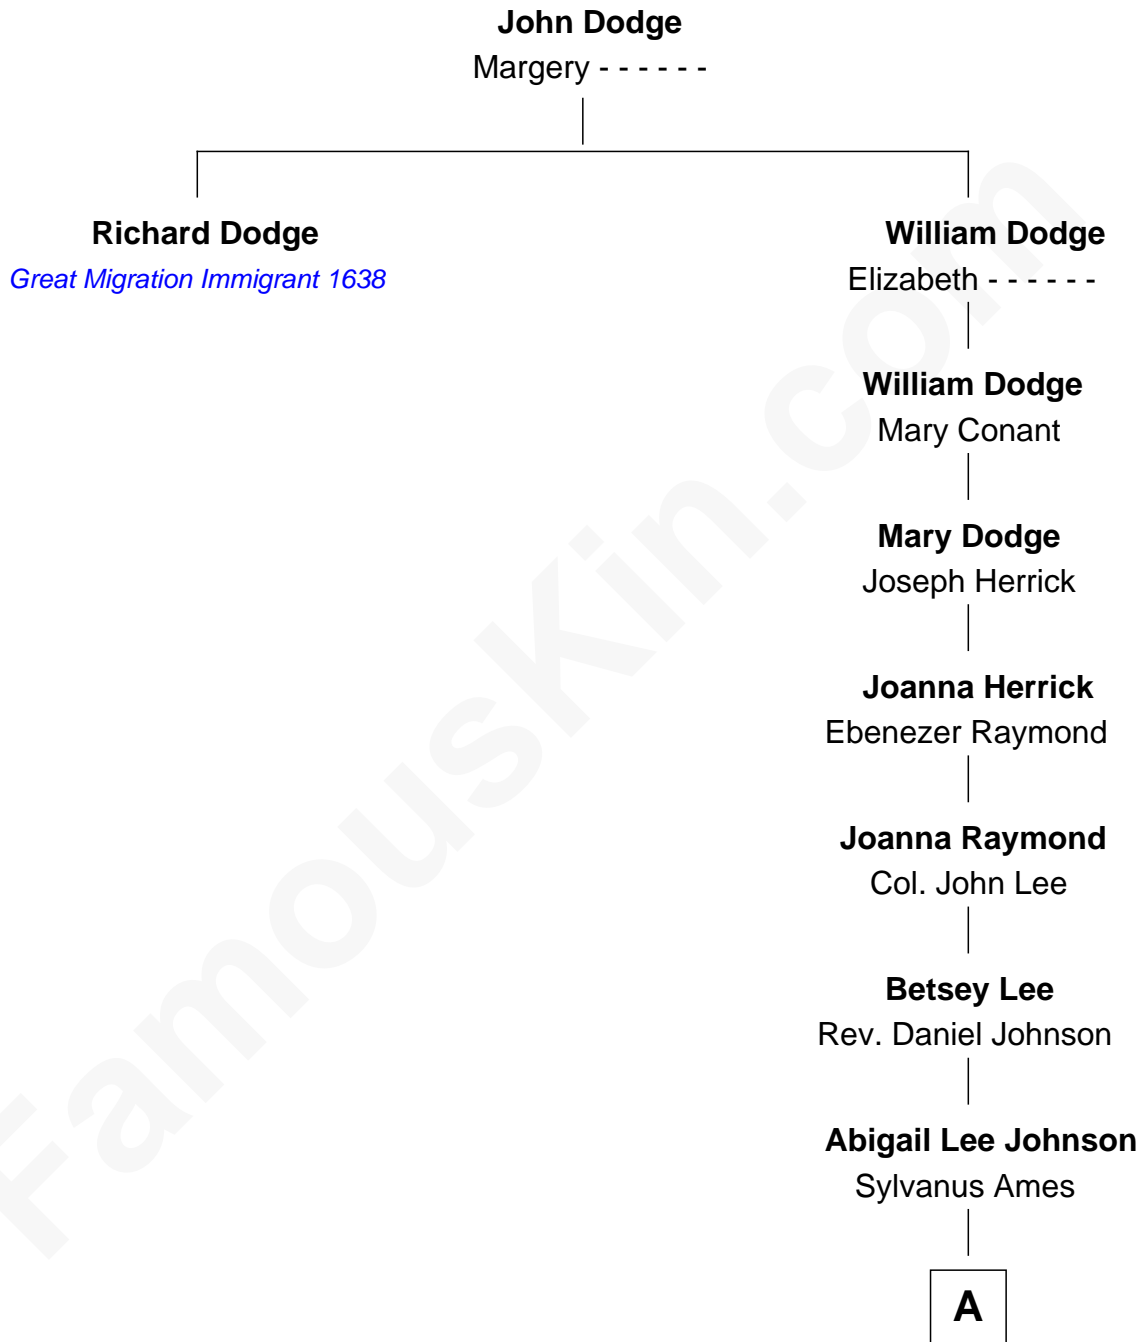

FamousKin.com
Relationship Chart of
Richard Dodge

(c1602 - 1671) Great Migration Immigrant 1638

7th great-granduncle of

Ben Ames Williams

Novelist and Short Story Author

A

Charles Bingley Ames

Sarah Jane Longstreet

Sarah Marshall Ames

Daniel Webster Williams

Ben Ames Williams

Novelist and Short Story Author

FamousKin.com