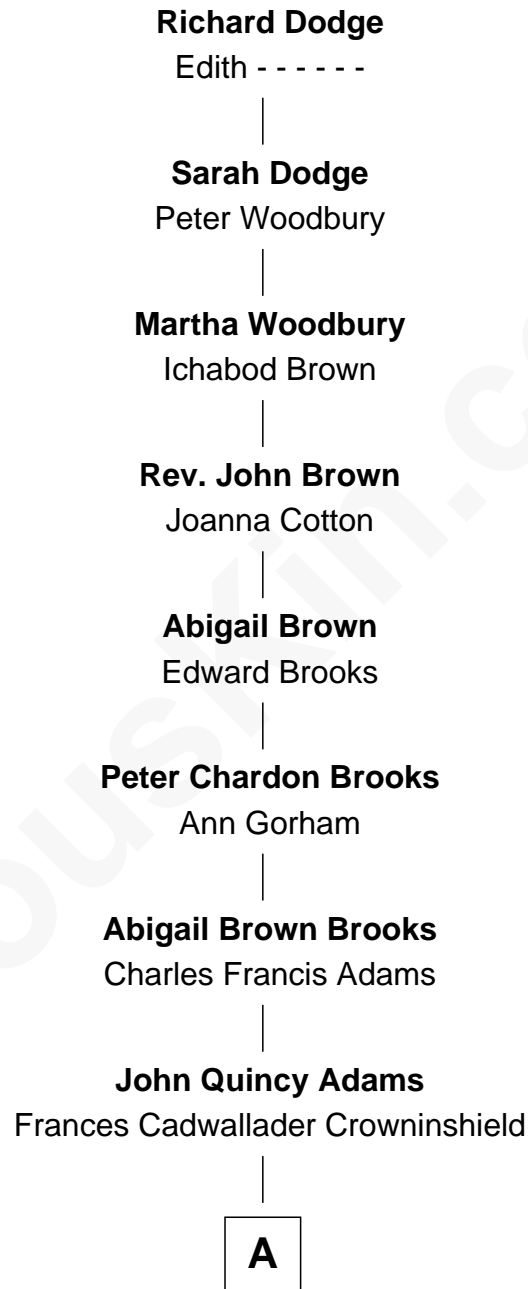

**FamousKin.com**  
**Relationship Chart of**  
**Richard Dodge**

(c1602 - 1671) *Great Migration Immigrant 1638*

**8th Great-grandfather of**

**John Adams Morgan**

*1952 Olympic Sailing Gold Medalist*

**A**

—  
**Charles Francis Adams**

Frances Lovering

—  
**Catherine Frances Lovering Adams**

Henry Sturgis Morgan

—  
**John Adams Morgan**

*Olympic Gold Medalist*

FamousKin.com