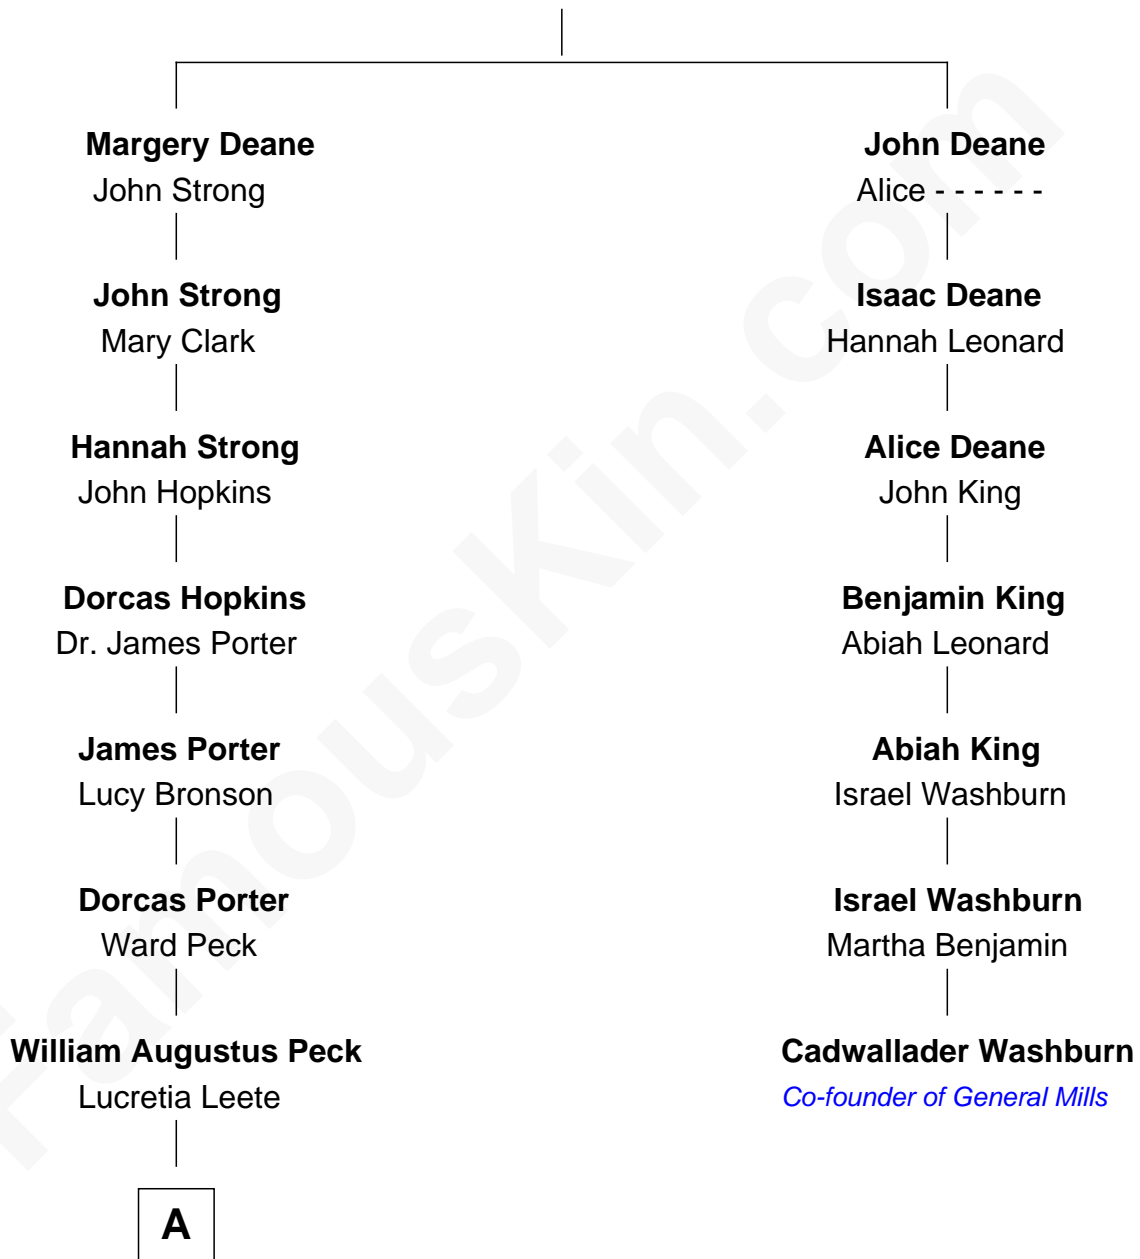

FamousKin.com Relationship Chart of

Mizuo Peck

TV and Movie Actress

6th cousin 5 times removed of

Cadwallader Washburn

Co-founder of General Mills and 11th Governor of Wisconsin

William Deane

A

—
George Lyman Peck

Fanny Craft Fosdick

—
George Leete Peck

Katharine May Tolles

—
Laurence Tolles Peck

Barbara Field

—
George Leete Peck

Sanae Mizusawa