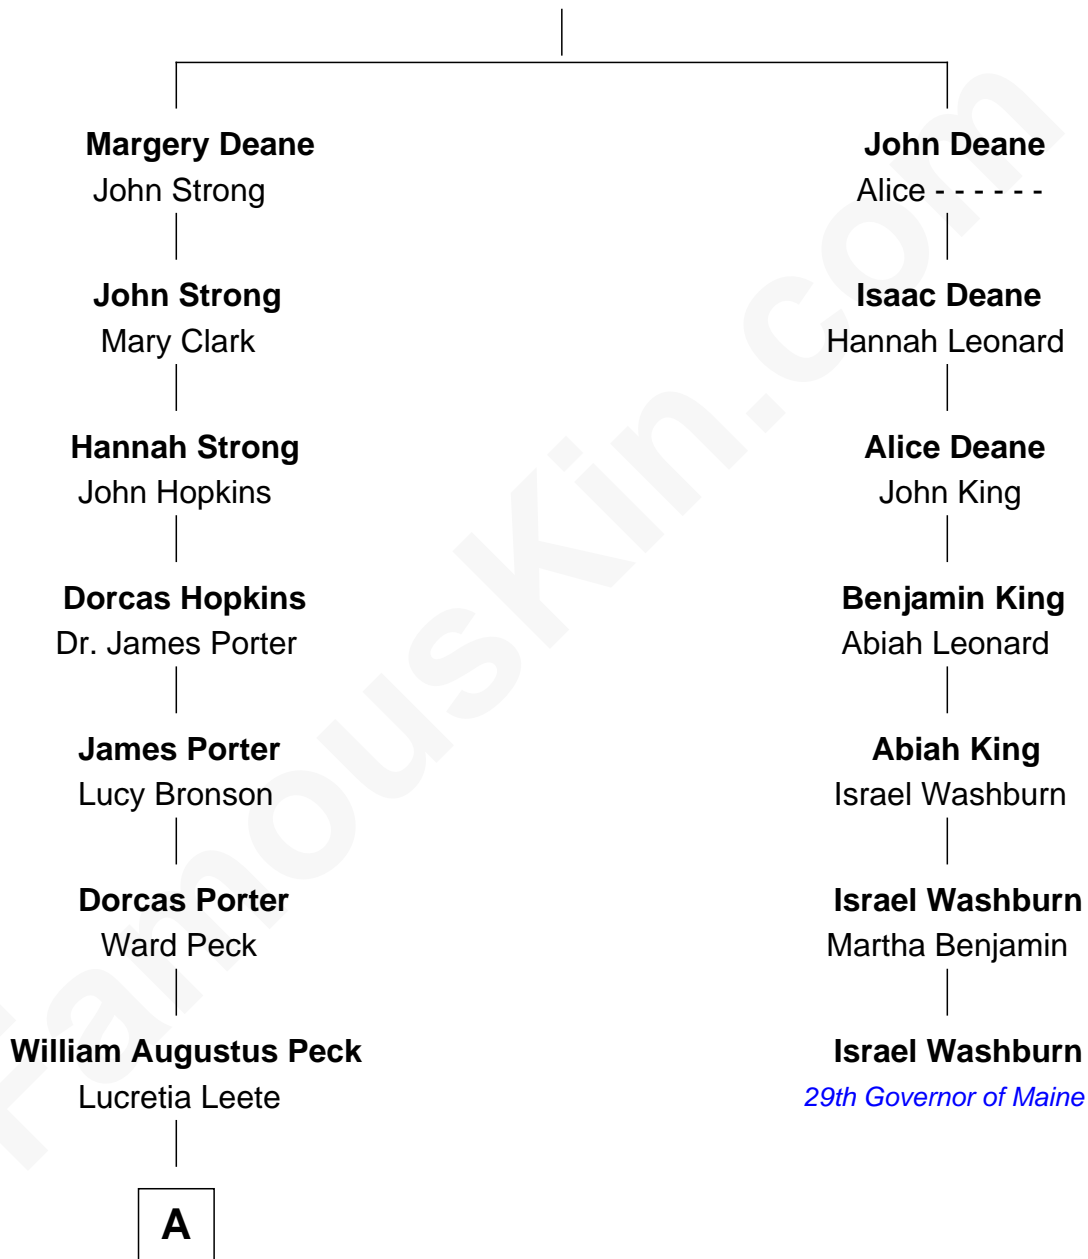

FamousKin.com Relationship Chart of

Mizuo Peck

TV and Movie Actress

6th cousin 5 times removed of

Israel Washburn

29th Governor of Maine

William Deane

A

—
George Lyman Peck

Fanny Craft Fosdick

—
George Leete Peck

Katharine May Tolles

—
Laurence Tolles Peck

Barbara Field

—
George Leete Peck

Sanae Mizusawa