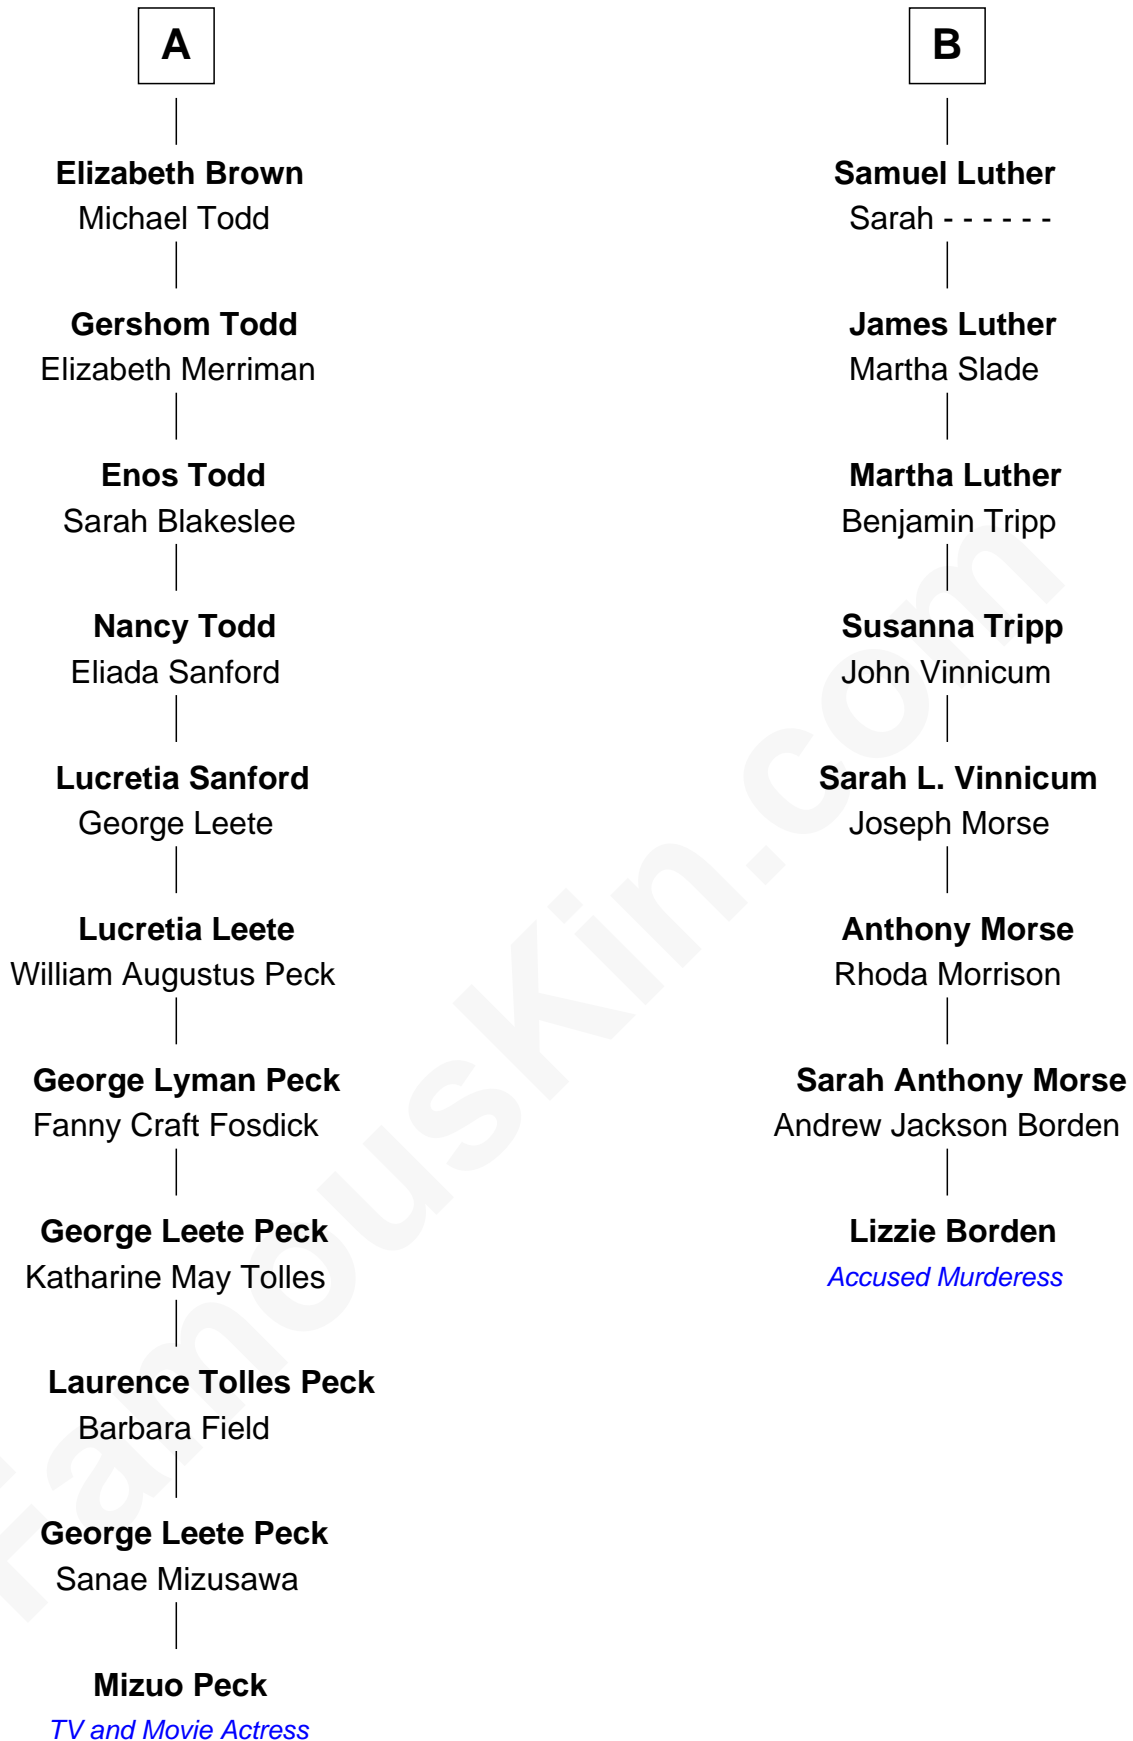

# FamousKin.com Relationship Chart of

**Mizuo Peck**

*TV and Movie Actress*

14th cousin 3 times removed of

**Lizzie Borden**

*Accused Murderess*

**William Mainwaring**

Margaret Warren

**Rev. Peter Bulkeley**

Jane Allen

**Thomas Bulkeley**

Sarah Jones

**Sarah Bulkeley**

Eleazer Brown

**A**

**Thomas Mainwaring**

Jane Sutton

**Cecily Mainwaring**

John Cotton

**Sir George Cotton**

Mary Onley

**Richard Cotton**

Mary Mainwaring

**Frances Cotton**

George Abell

**Robert Abell**

Joanna - - - - -

**Mary Abell**

Rev. Samuel Luther

**B**

Mizuo Peck photo by [David Shankbone](#) (CC BY-SA 3.0)