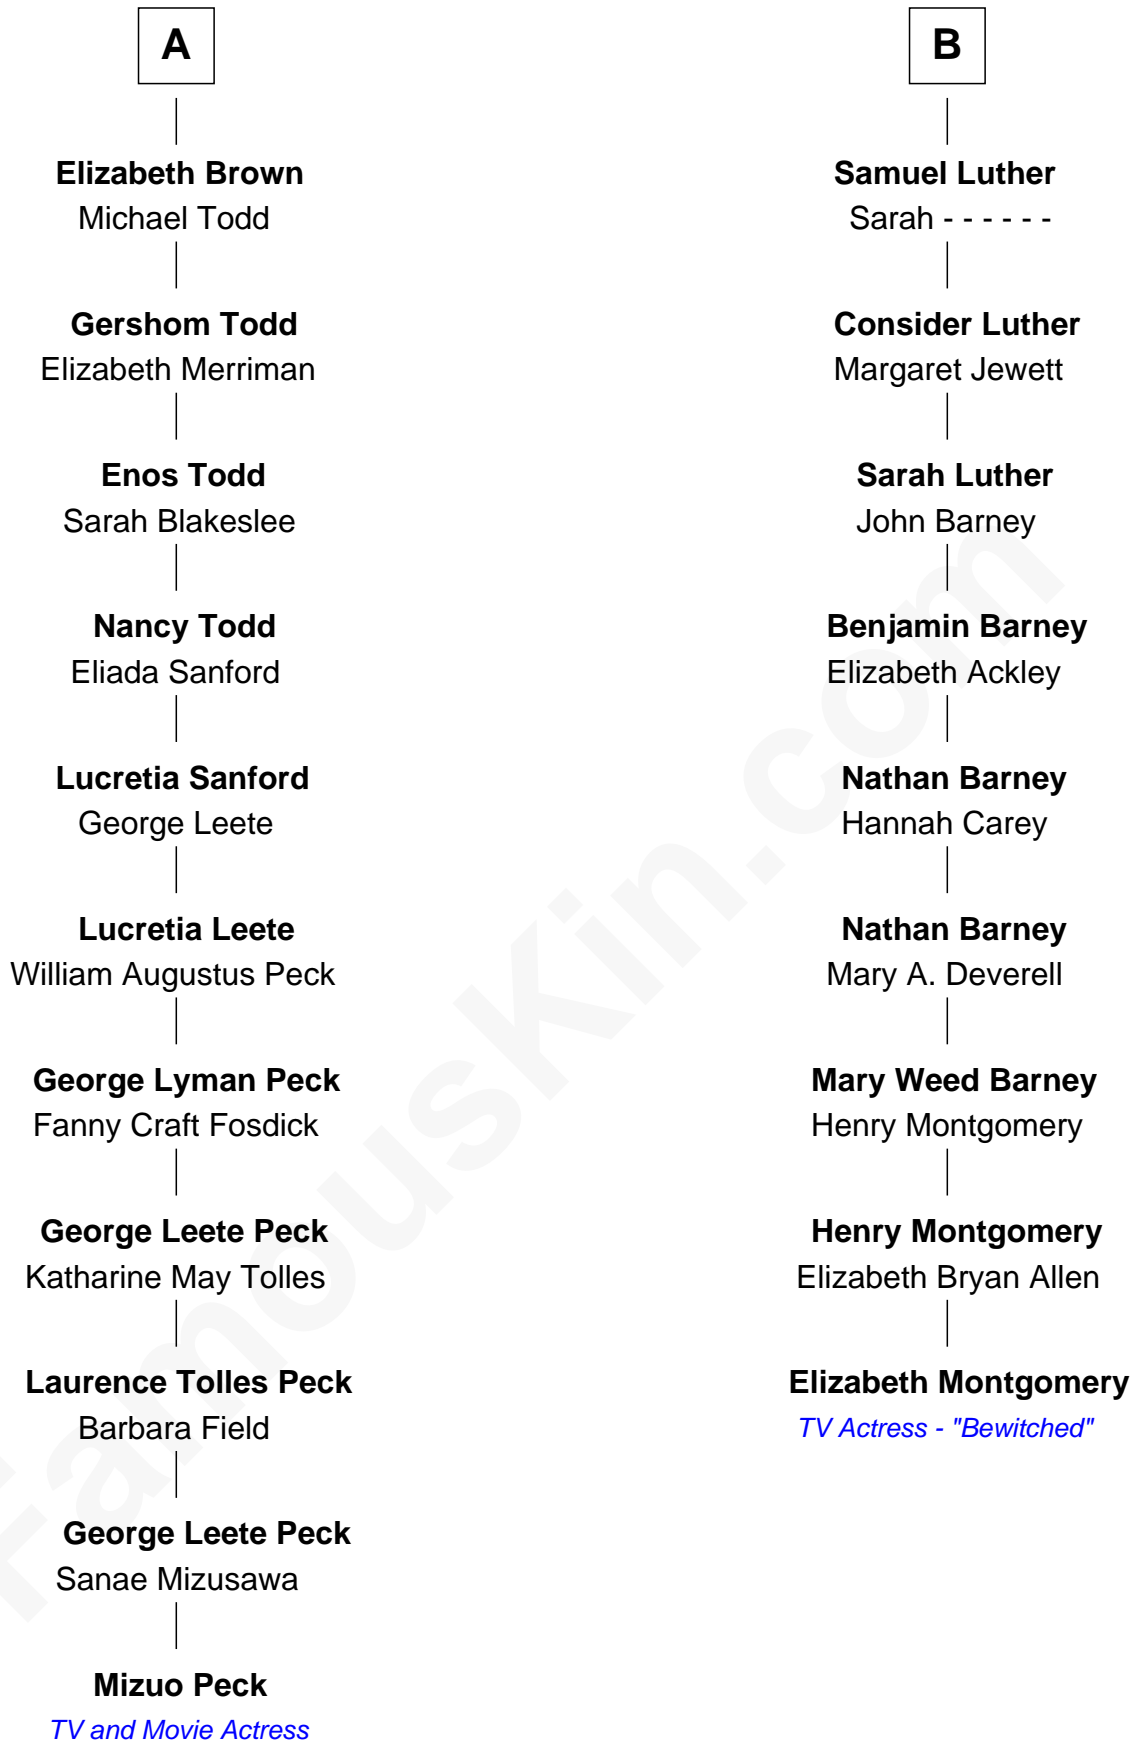

FamousKin.com Relationship Chart of

Mizuo Peck

TV and Movie Actress

15th cousin 2 times removed of

Elizabeth Montgomery

TV Actress - "Bewitched"

Mizuo Peck photo by [David Shankbone](#) (CC BY-SA 3.0)