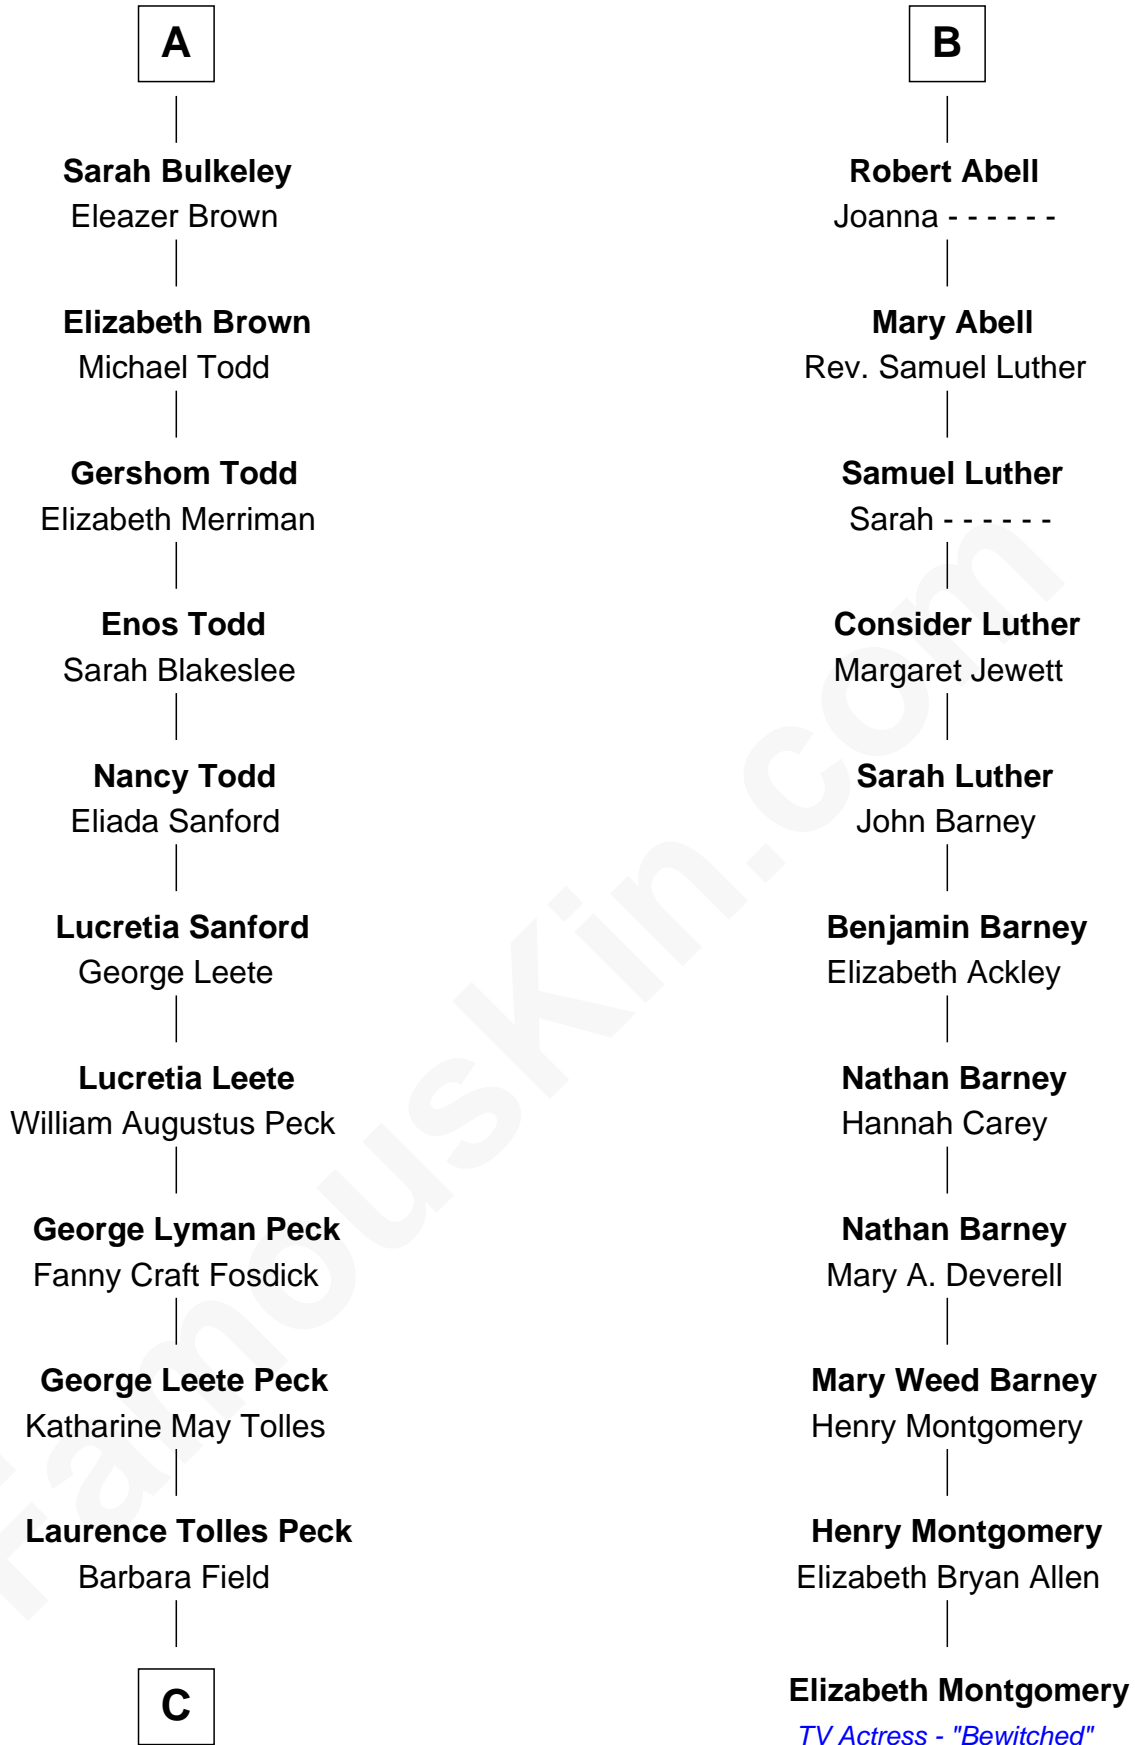

# FamousKin.com Relationship Chart of

**Mizuo Peck**

*TV and Movie Actress*

17th cousin 1 time removed of

**Elizabeth Montgomery**

*TV Actress - "Bewitched"*

**Sir Robert Corbet**

Margaret - - - - -

**C**

George Leete Peck

Sanae Mizusawa

Mizuo Peck

*TV and Movie Actress*

FamousKin.com