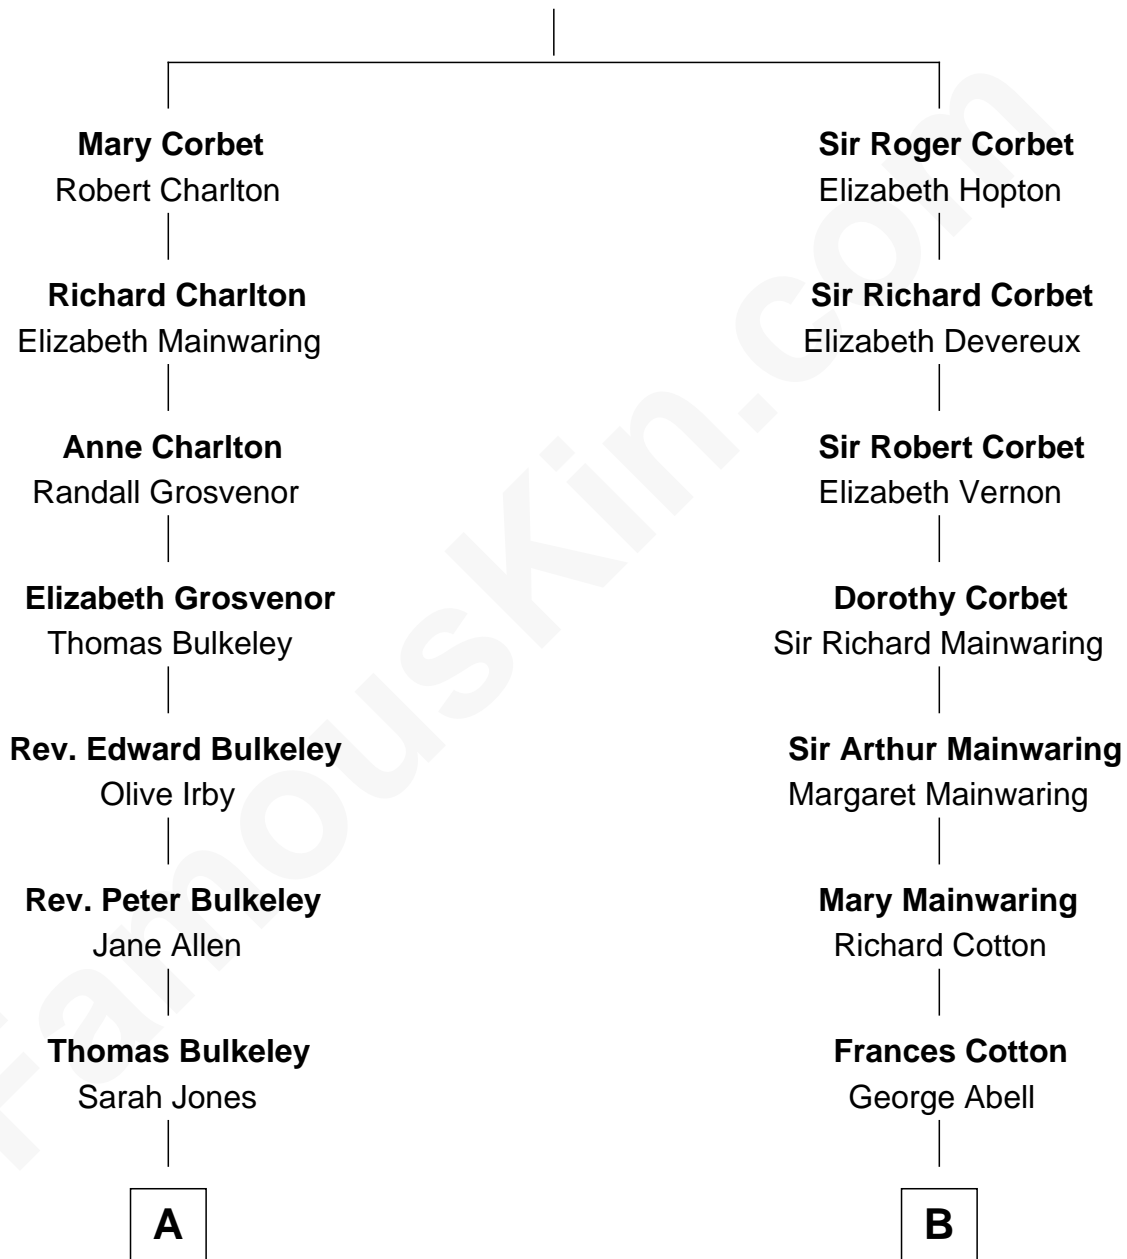

# FamousKin.com Relationship Chart of

**Mizuo Peck**

*TV and Movie Actress*

17th cousin 1 time removed of

**Elizabeth Montgomery**

*TV Actress - "Bewitched"*

**Sir Robert Corbet**

Margaret - - - - -

**C**

George Leete Peck

Sanae Mizusawa

Mizuo Peck

*TV and Movie Actress*

FamousKin.com