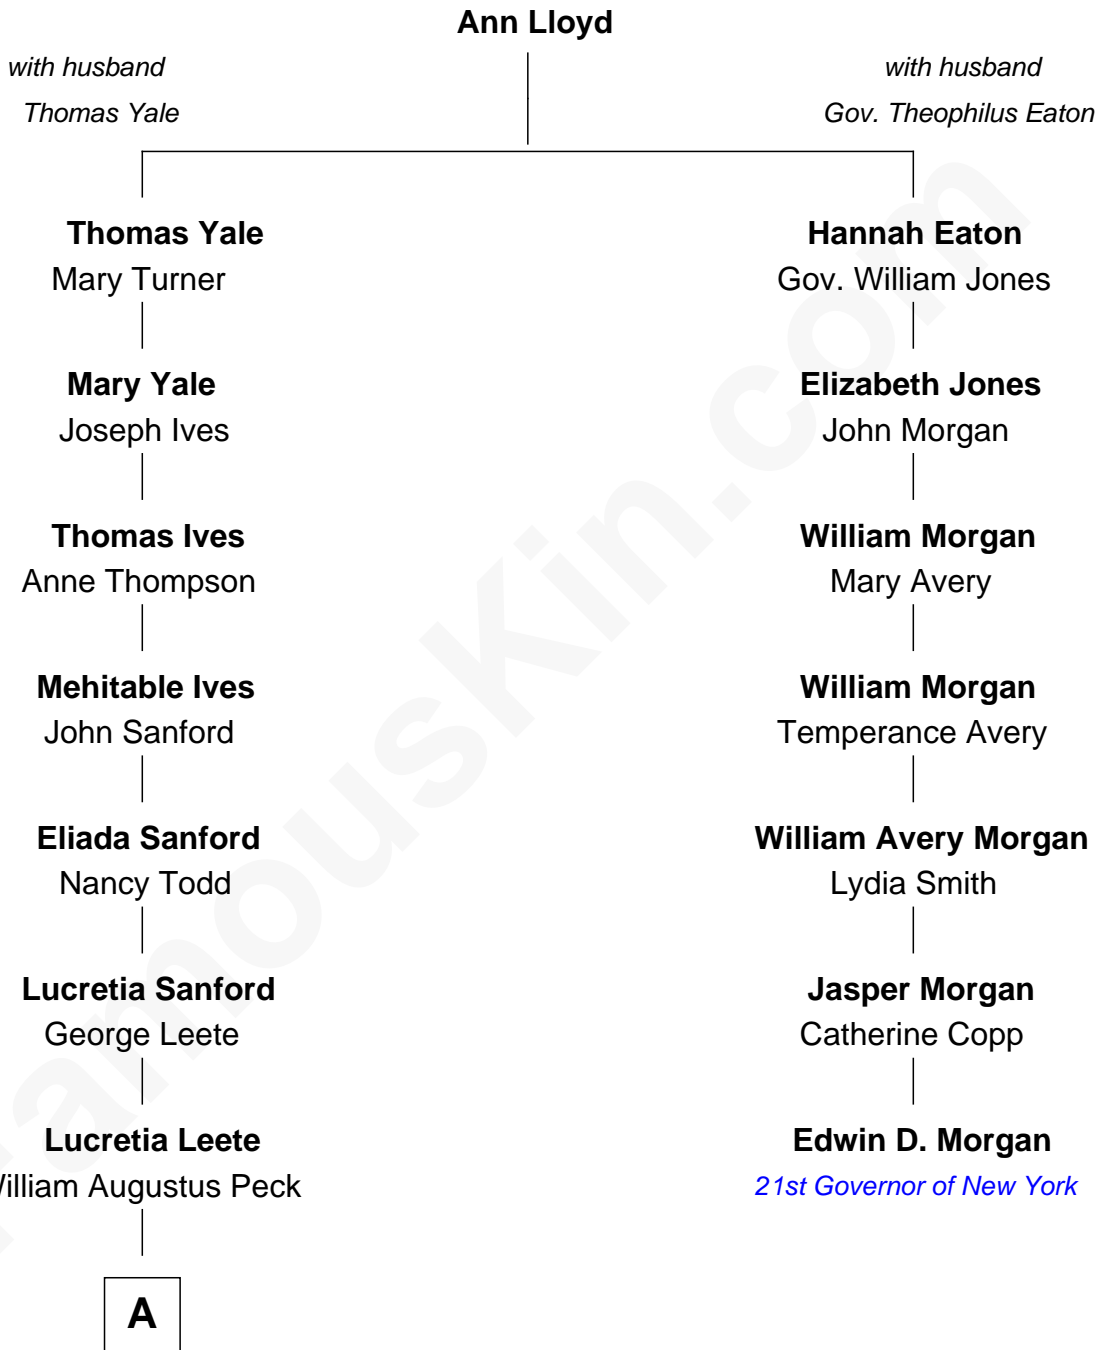

FamousKin.com Relationship Chart of

Mizuo Peck

TV and Movie Actress

6th cousin 5 times removed of

Edwin D. Morgan

21st Governor of New York

A

—
George Lyman Peck

Fanny Craft Fosdick

—
George Leete Peck

Katharine May Tolles

—
Laurence Tolles Peck

Barbara Field

—
George Leete Peck

Sanae Mizusawa

—
Mizuo Peck