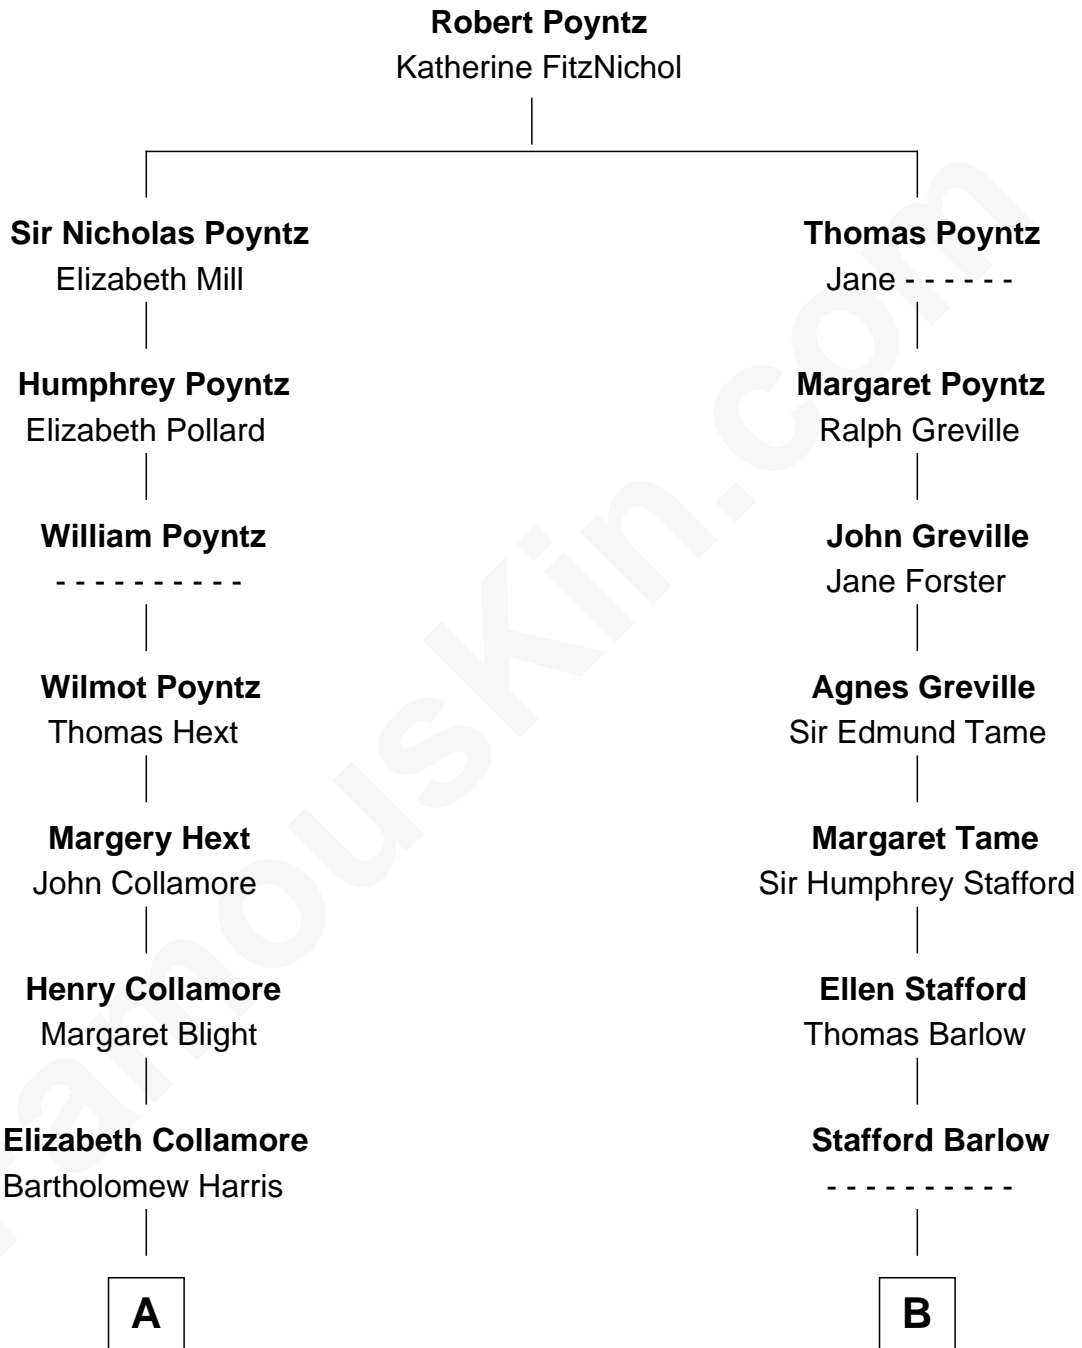

# FamousKin.com Relationship Chart of

**Mizuo Peck**

*TV and Movie Actress*

17th cousin 1 time removed of

**Jimmy Carter**

*39th U.S. President*

**C**

George Leete Peck

Sanae Mizusawa

**Mizuo Peck**

*TV and Movie Actress*

FamousKin.com