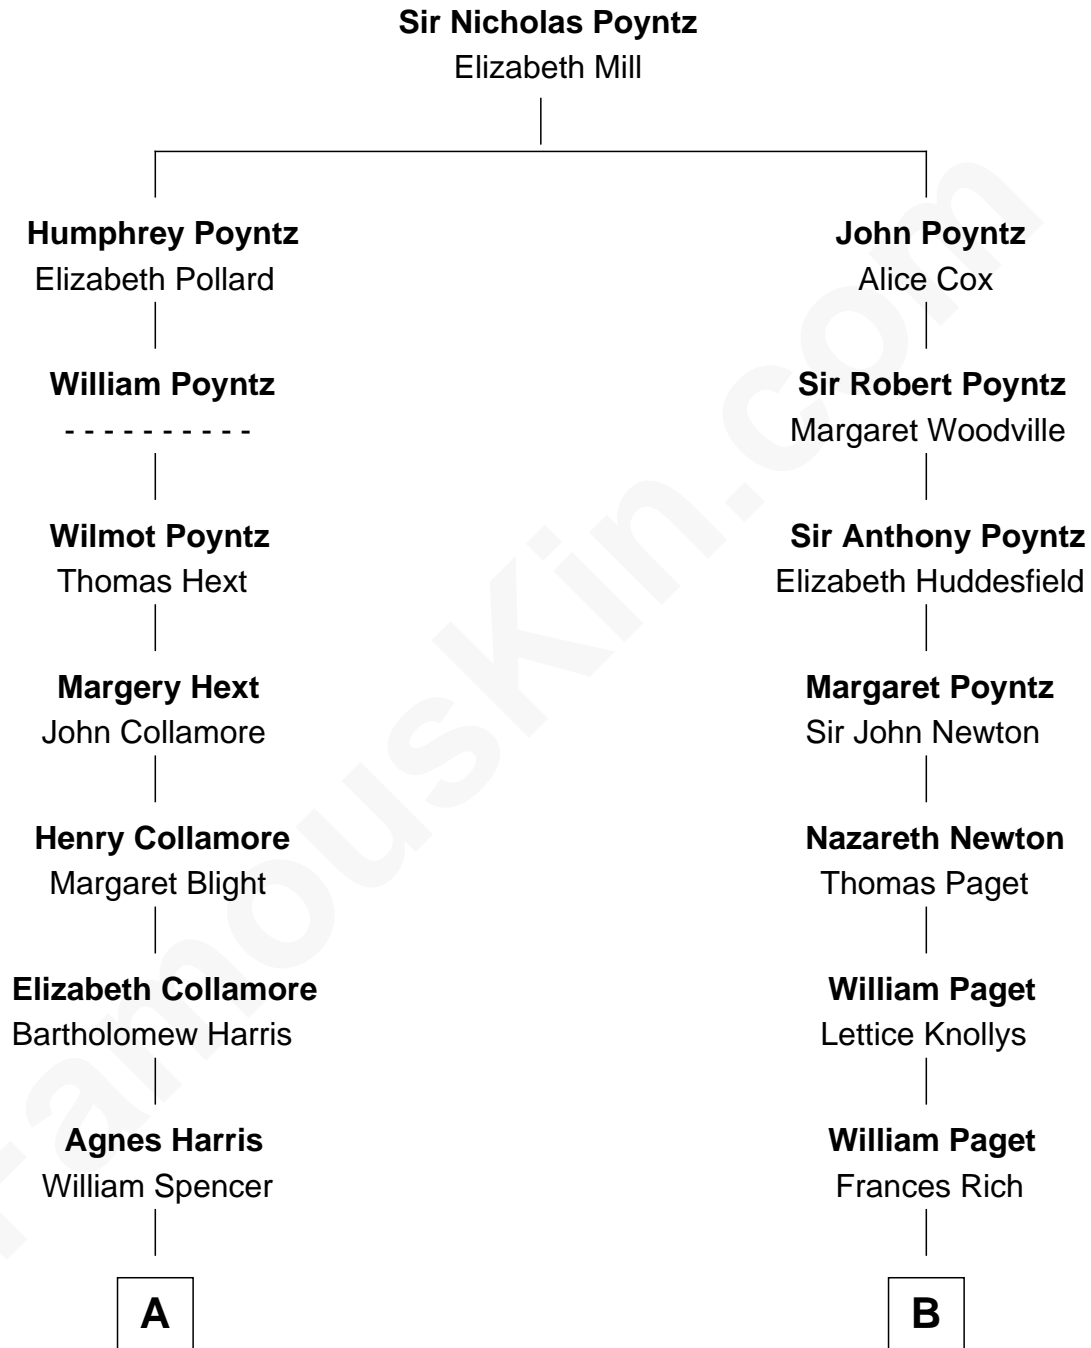

FamousKin.com Relationship Chart of

Mizuo Peck

TV and Movie Actress

15th cousin 2 times removed of

Sir Winston Churchill

Prime Minister of the United Kingdom

Mizuo Peck photo by [David Shankbone](#) (CC BY-SA 3.0)