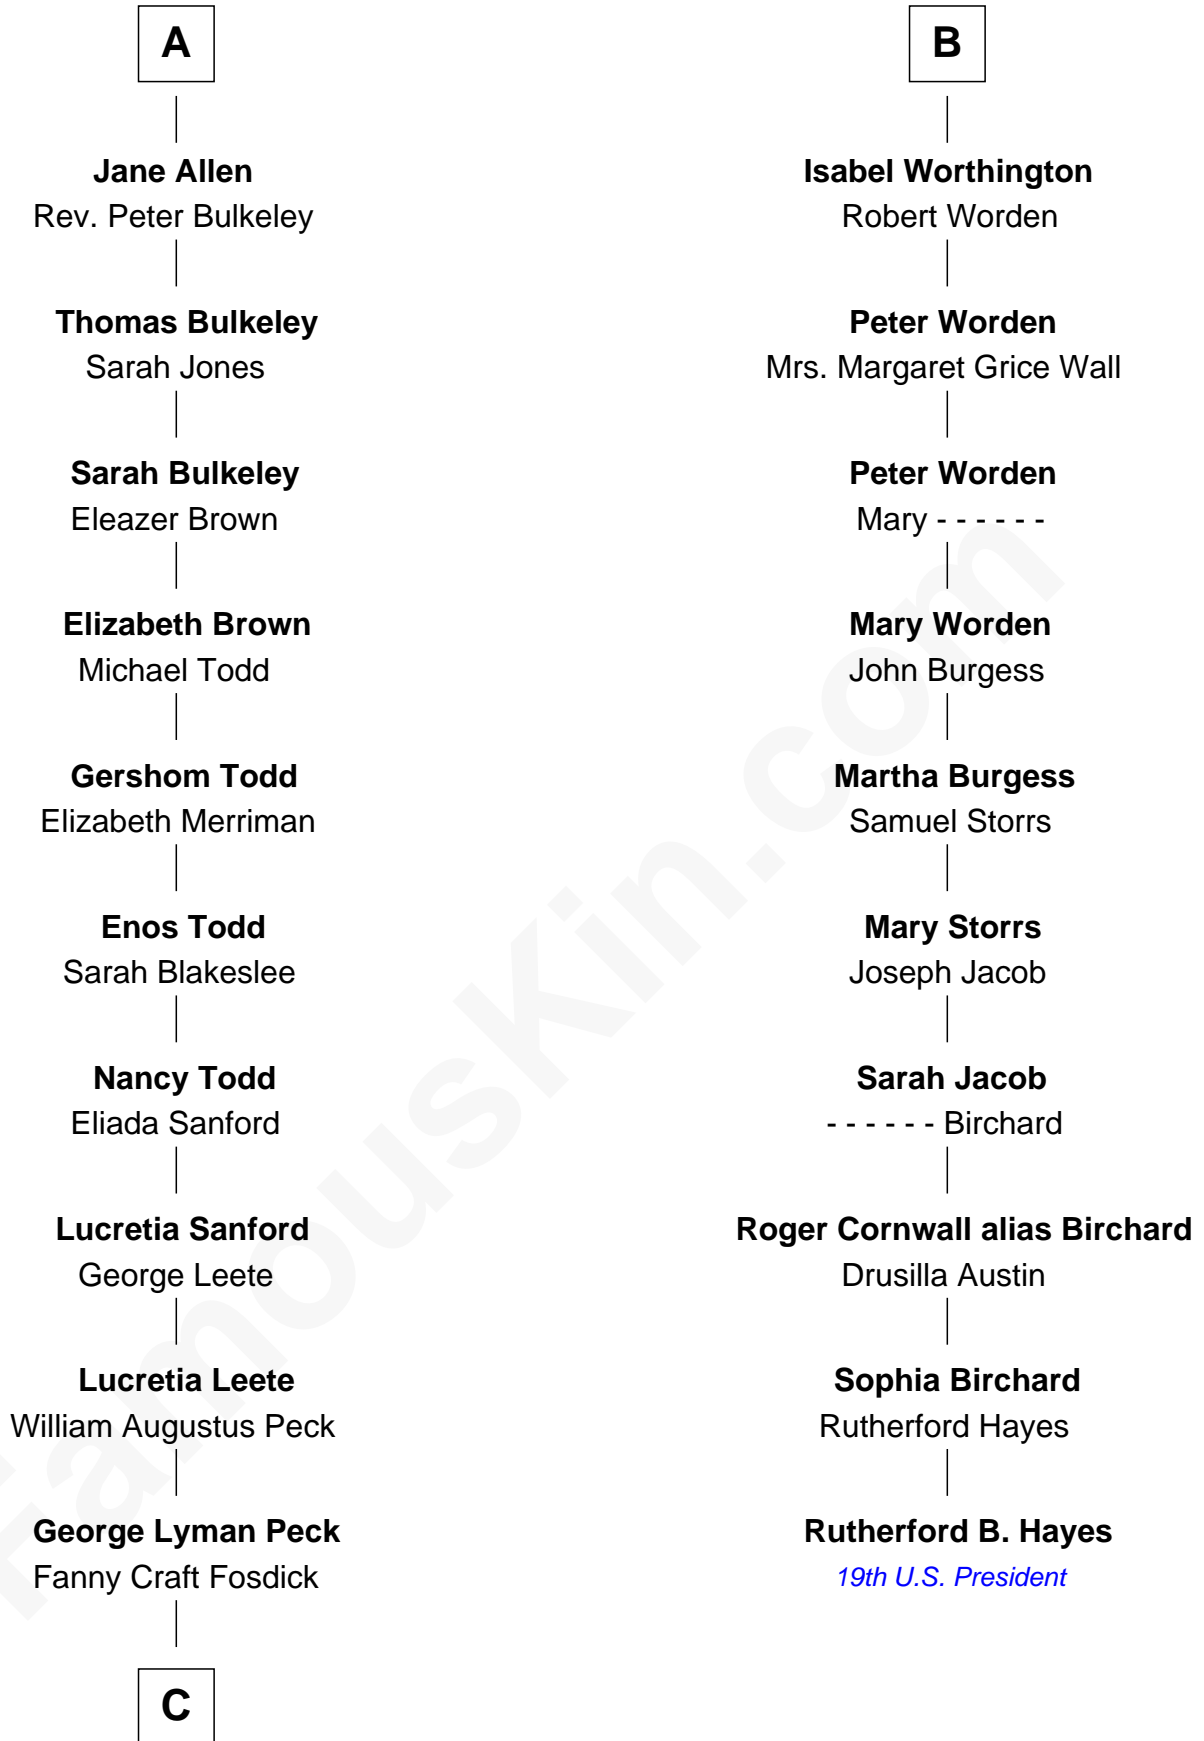

# FamousKin.com Relationship Chart of

**Mizuo Peck**

*TV and Movie Actress*

16th cousin 4 times removed of

**Rutherford B. Hayes**

*19th U.S. President*

**C**

—  
**George Leete Peck**  
Katharine May Tolles

—  
**Laurence Tolles Peck**  
Barbara Field

—  
**George Leete Peck**  
Sanae Mizusawa

—  
**Mizuo Peck**  
*TV and Movie Actress*

FamousKin.com