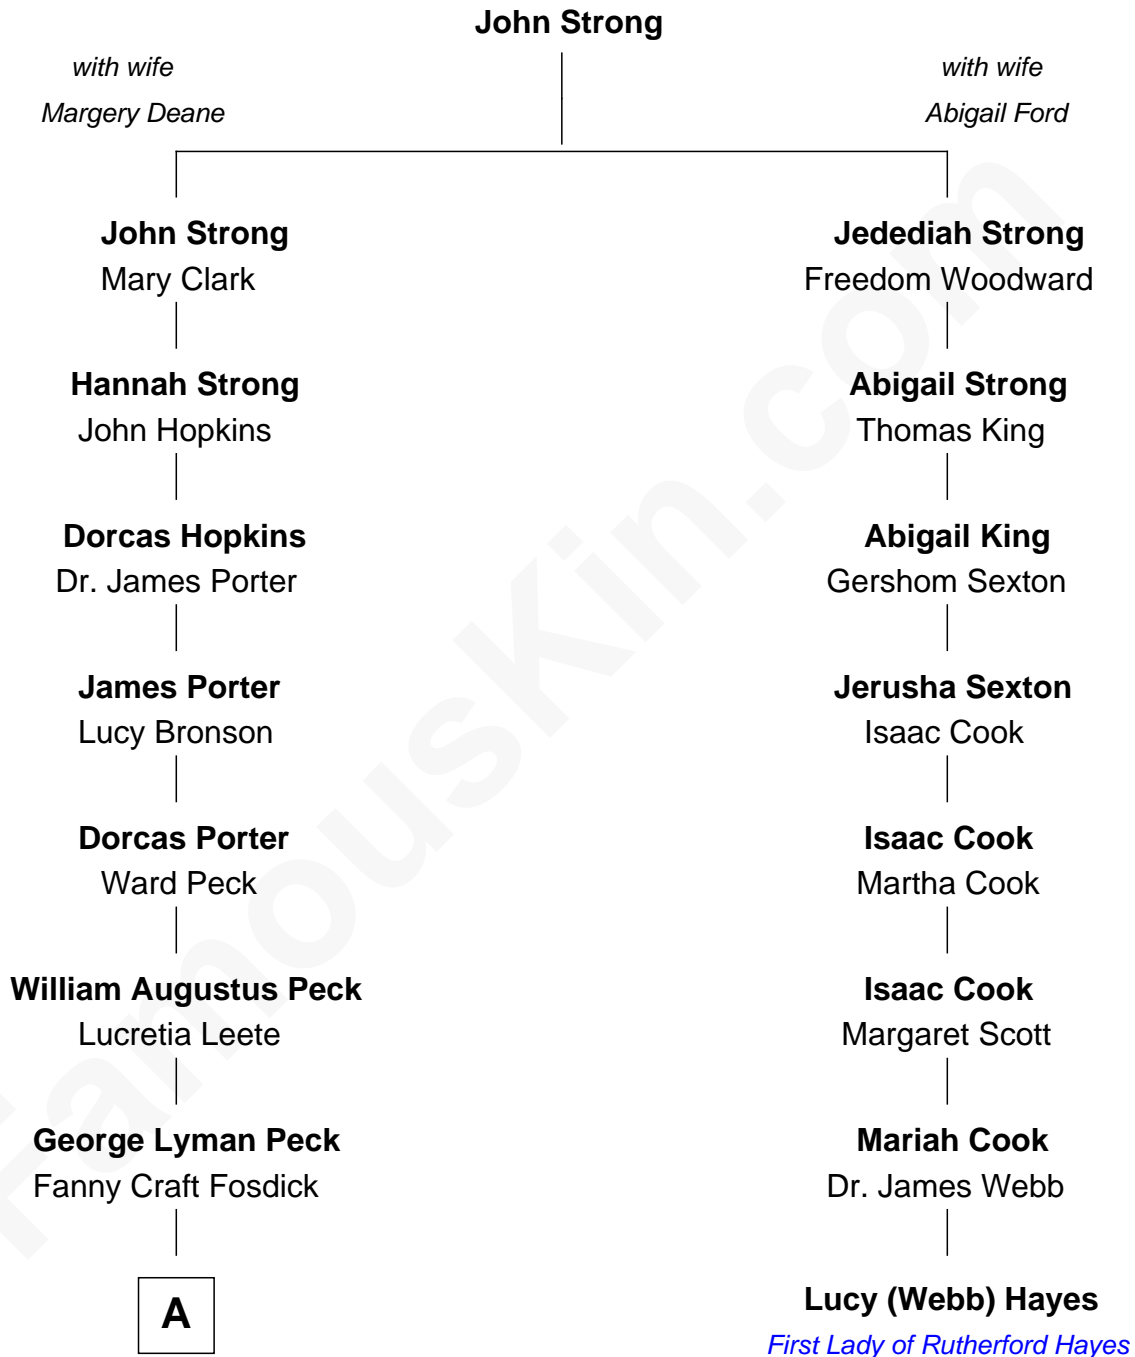

FamousKin.com Relationship Chart of

Mizuo Peck

TV and Movie Actress

7th cousin 3 times removed of

Lucy (Webb) Hayes

First Lady of President Rutherford B. Hayes

A

George Leete Peck
Katharine May Tolles

Laurence Tolles Peck
Barbara Field

George Leete Peck
Sanae Mizusawa

Mizuo Peck
TV and Movie Actress

FamousKin.com