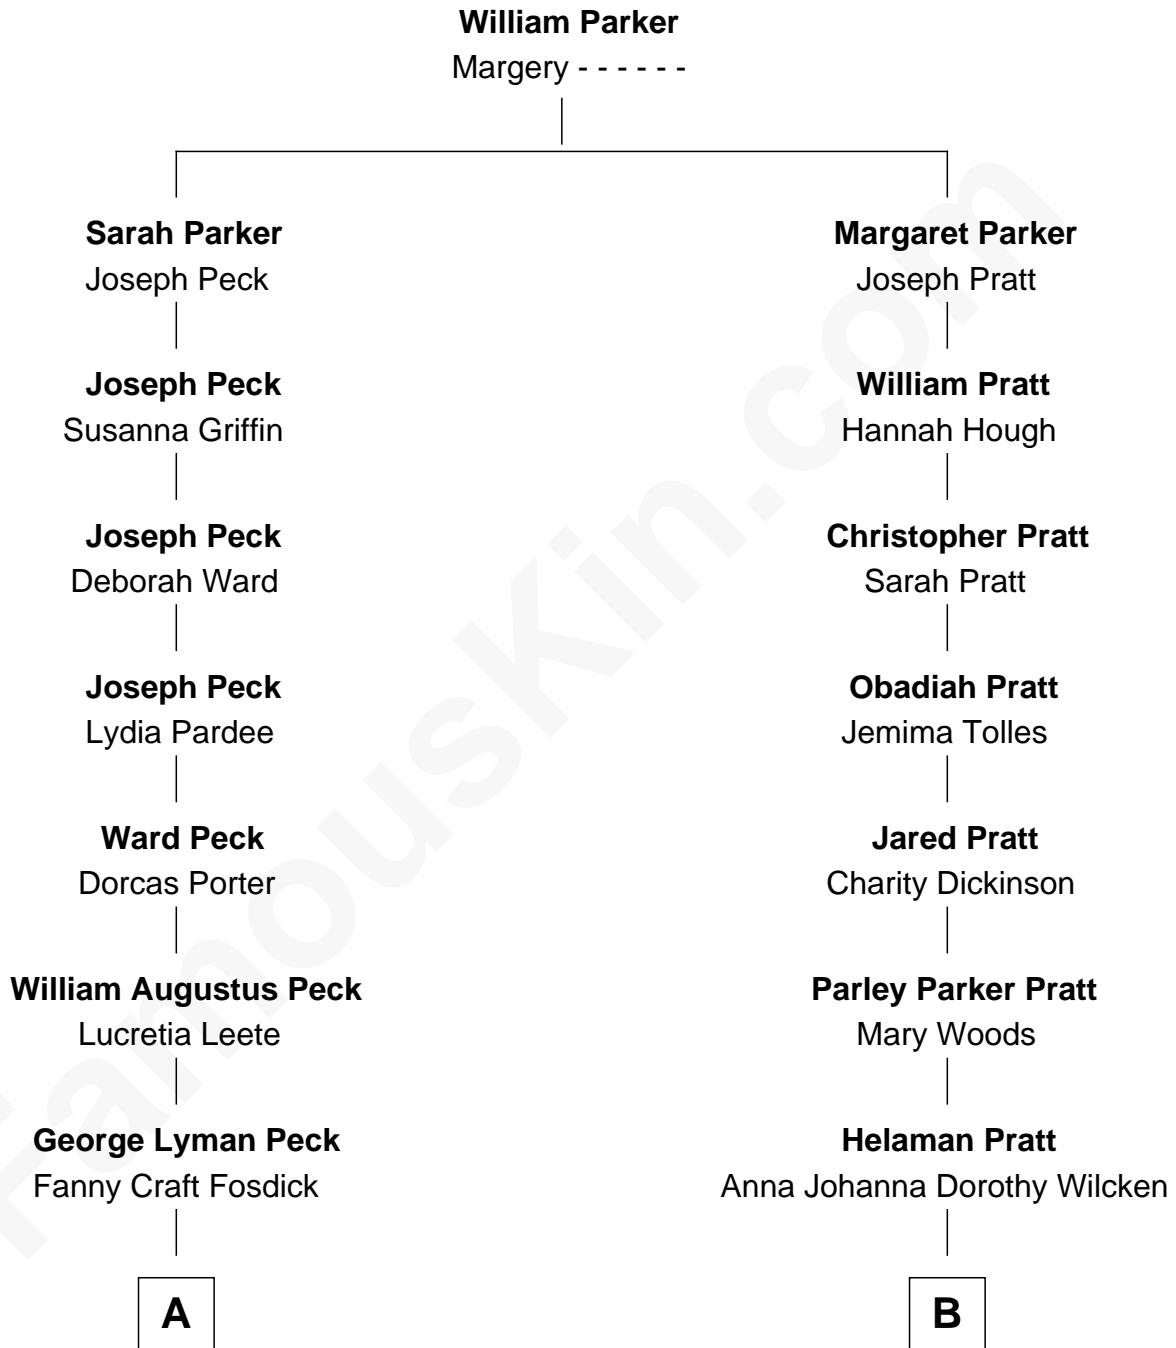

# FamousKin.com Relationship Chart of

**Mizuo Peck**

*TV and Movie Actress*

9th cousin 1 time removed of

**Mitt Romney**

*70th Governor of Massachusetts*

**A**

**George Leete Peck**  
Katharine May Tolles

**Laurence Tolles Peck**  
Barbara Field

**George Leete Peck**  
Sanae Mizusawa

**Mizuo Peck**  
*TV and Movie Actress*

**B**

**Anna Amelia Pratt**  
Gaskell Samuel Romney

**George Wilcken Romney**  
Lenore Emily LaFount

**Mitt Romney**  
*70th Governor of Massachusetts*