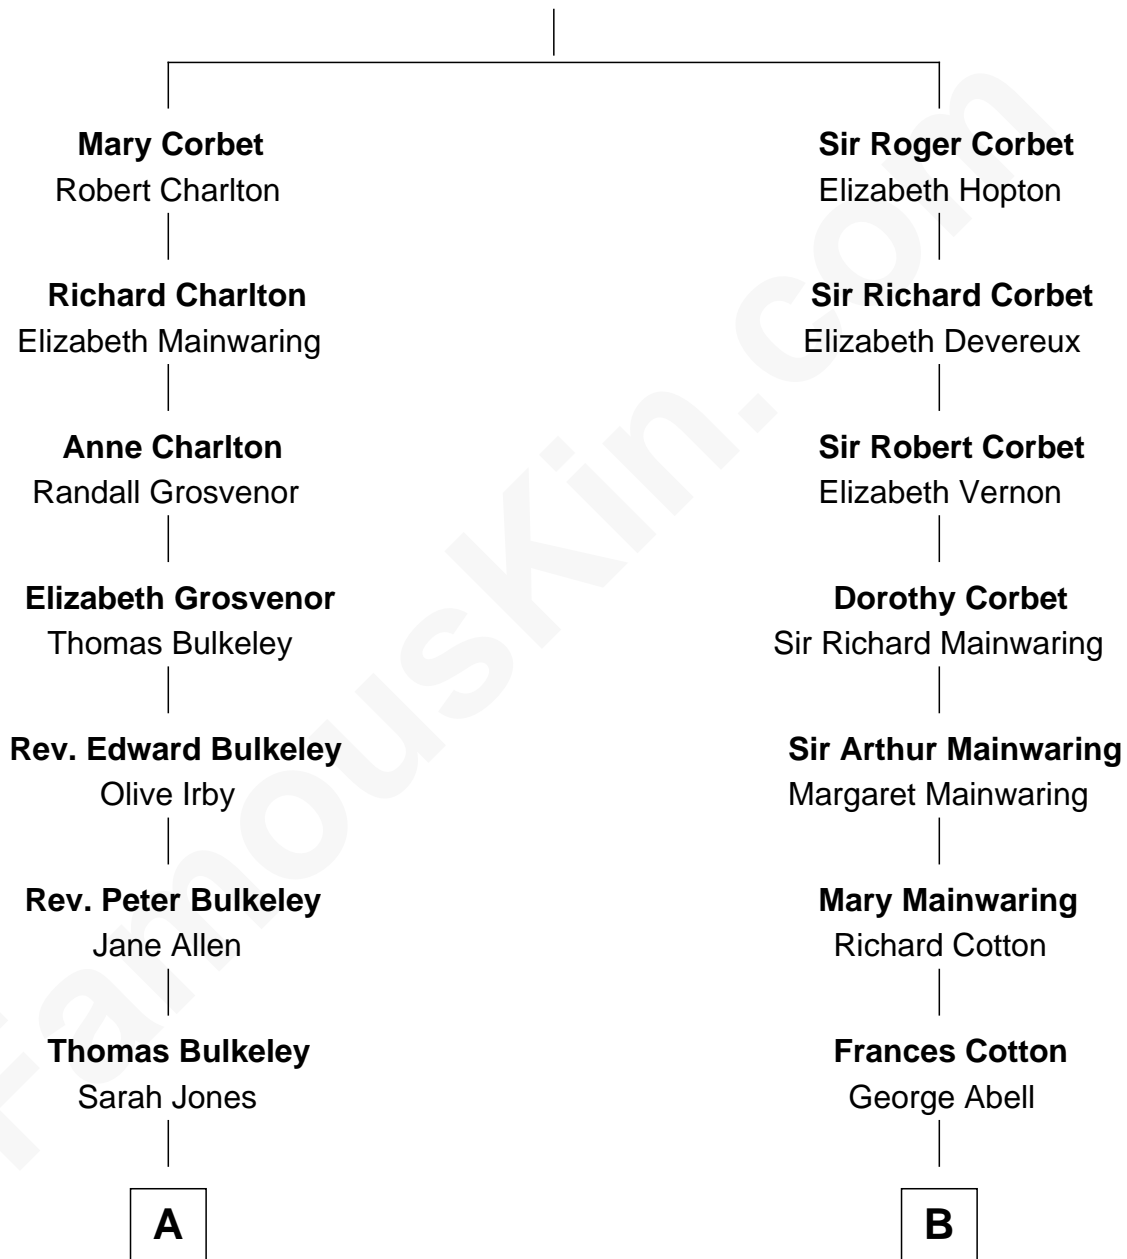

FamousKin.com Relationship Chart of

Mizuo Peck

TV and Movie Actress

14th cousin 4 times removed of

Grover Cleveland

22nd and 24th U.S. President

Sir Robert Corbet

Margaret - - - - -

C

George Leete Peck

Sanae Mizusawa

Mizuo Peck

TV and Movie Actress

FamousKin.com