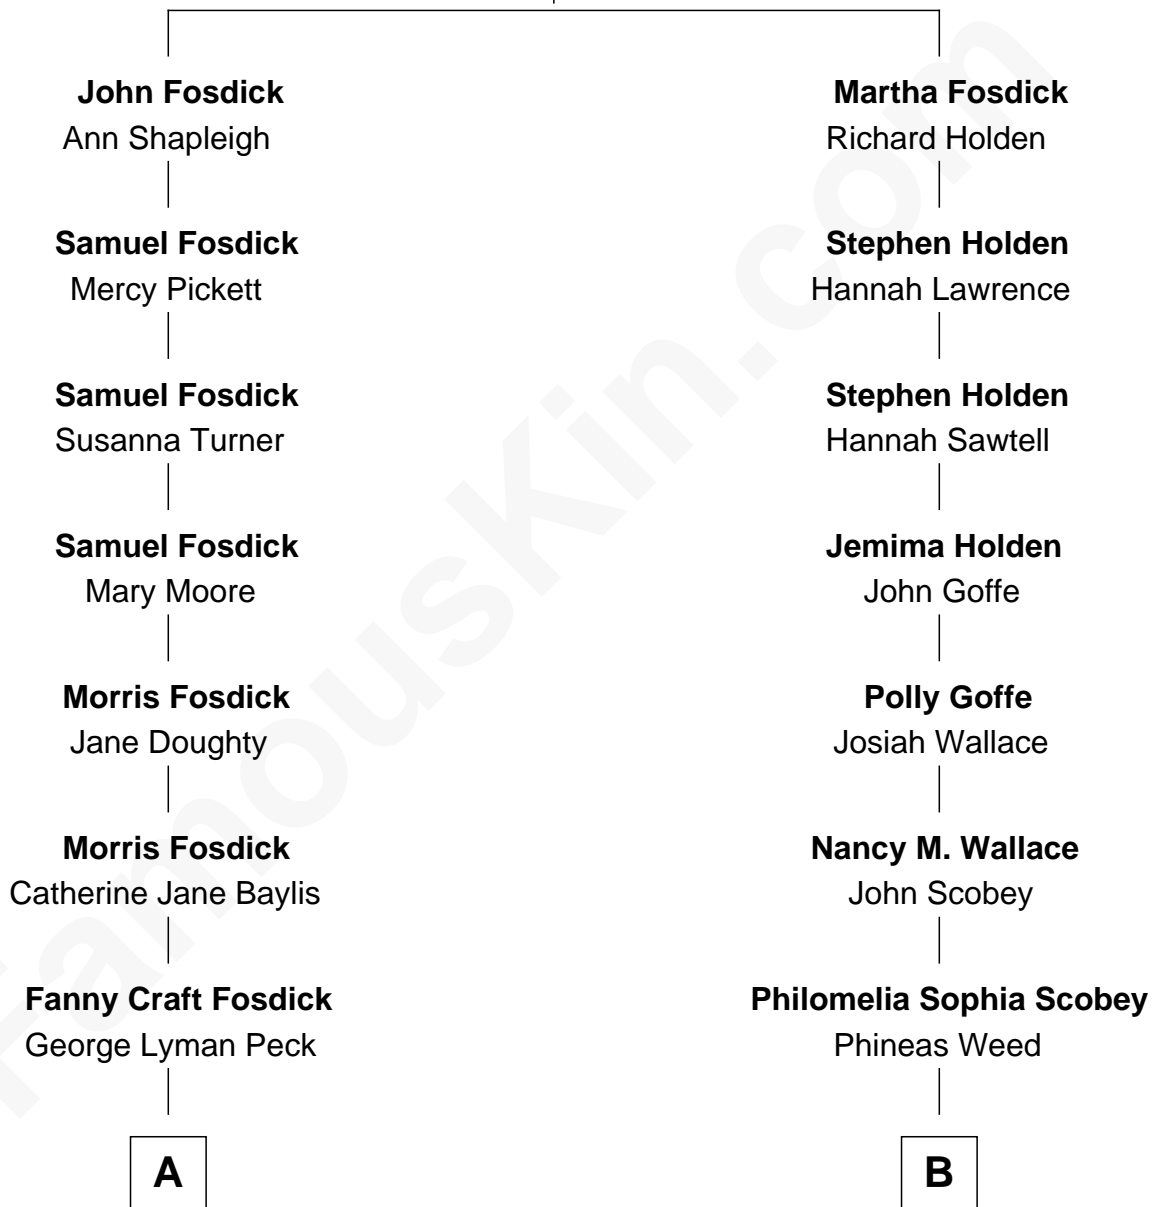

# FamousKin.com Relationship Chart of

**Mizuo Peck**

*TV and Movie Actress*

8th cousin 2 times removed of

**Lou (Henry) Hoover**

*First Lady of President Herbert Hoover*

**Stephen Fosdick**

Anna Harre

**A**

**George Leete Peck**  
Katharine May Tolles

**Laurence Tolles Peck**  
Barbara Field

**George Leete Peck**  
Sanae Mizusawa

**Mizuo Peck**  
*TV and Movie Actress*

**B**

**Florence Ida Weed**  
Charles Delano Henry

**Lou (Henry) Hoover**  
*First Lady of Herbert Hoover*

FamousKin.com