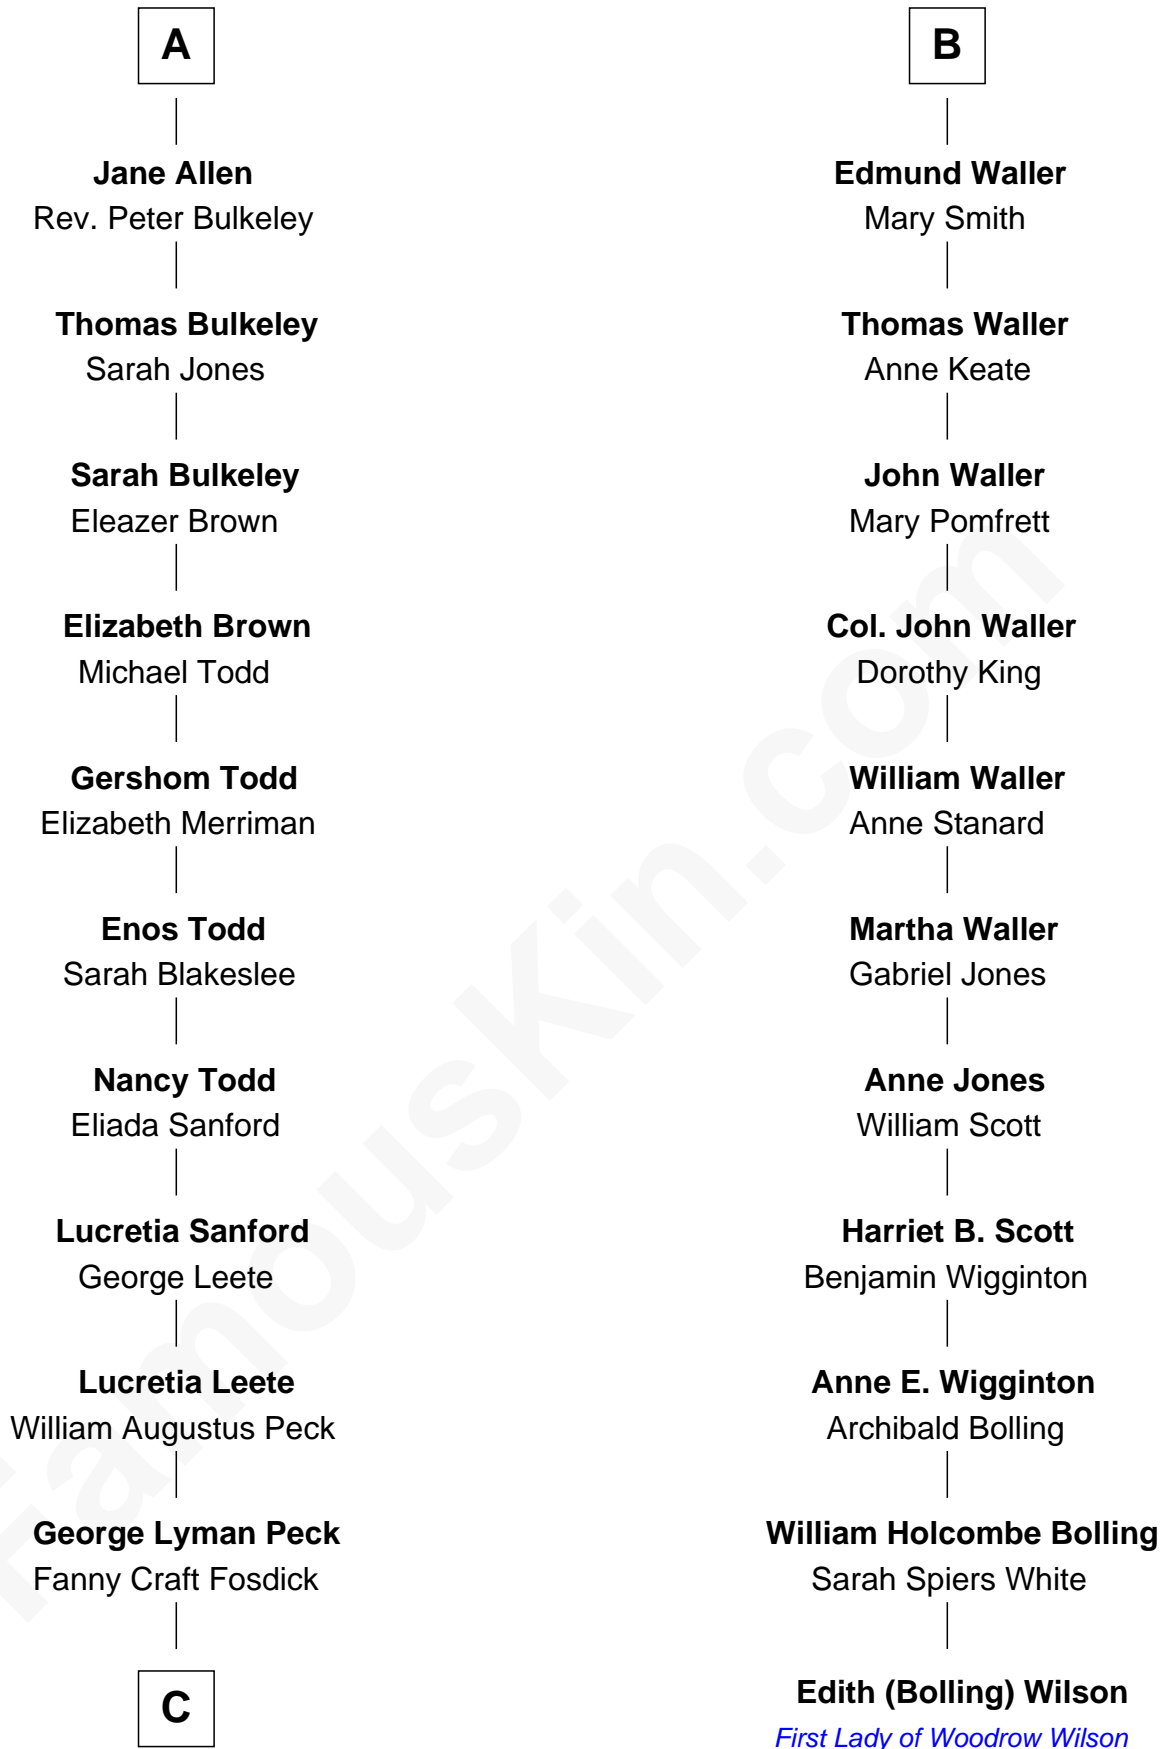

FamousKin.com Relationship Chart of

Mizuo Peck

TV and Movie Actress

17th cousin 3 times removed of

Edith (Bolling) Wilson

First Lady of President Woodrow Wilson

Sir John Boteler

Alice Plumpton

C

George Leete Peck
Katharine May Tolles

Laurence Tolles Peck
Barbara Field

George Leete Peck
Sanae Mizusawa

Mizuo Peck
TV and Movie Actress

FamousKin.com