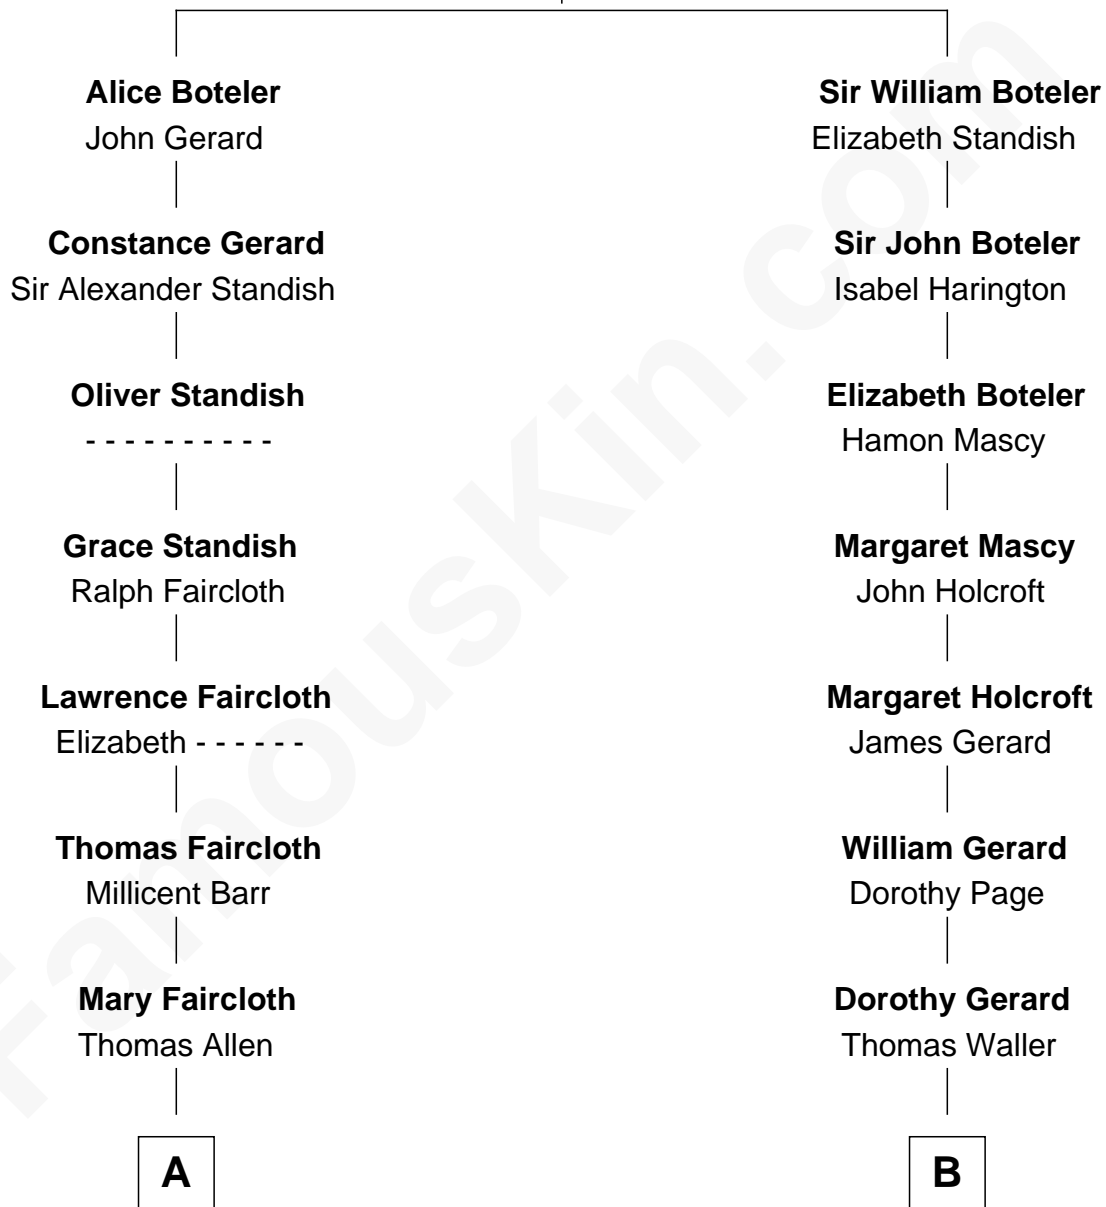

FamousKin.com Relationship Chart of

Mizuo Peck

TV and Movie Actress

17th cousin 3 times removed of

Edith (Bolling) Wilson

First Lady of President Woodrow Wilson

Sir John Boteler

Alice Plumpton

C

George Leete Peck
Katharine May Tolles

Laurence Tolles Peck
Barbara Field

George Leete Peck
Sanae Mizusawa

Mizuo Peck
TV and Movie Actress

FamousKin.com