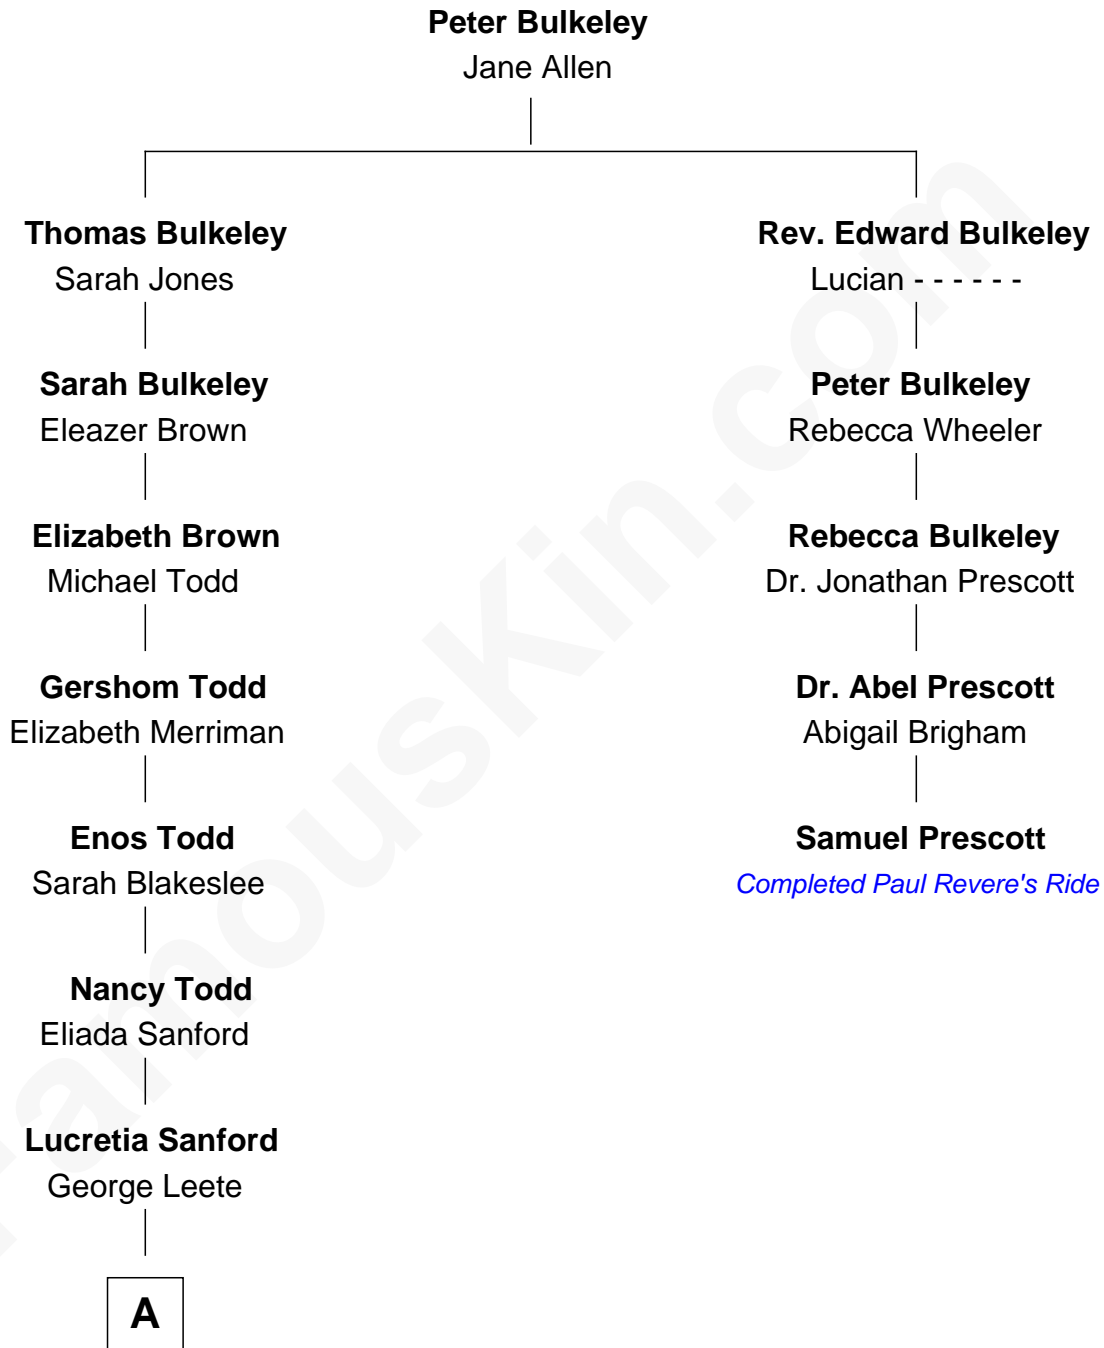

FamousKin.com Relationship Chart of

Mizuo Peck

TV and Movie Actress

4th cousin 8 times removed of

Samuel Prescott

Completed Paul Revere's Midnight Ride

A

—
Lucretia Leete
William Augustus Peck

—
George Lyman Peck
Fanny Craft Fosdick

—
George Leete Peck
Katharine May Tolles

—
Laurence Tolles Peck
Barbara Field

—
George Leete Peck
Sanae Mizusawa

—
Mizuo Peck
TV and Movie Actress