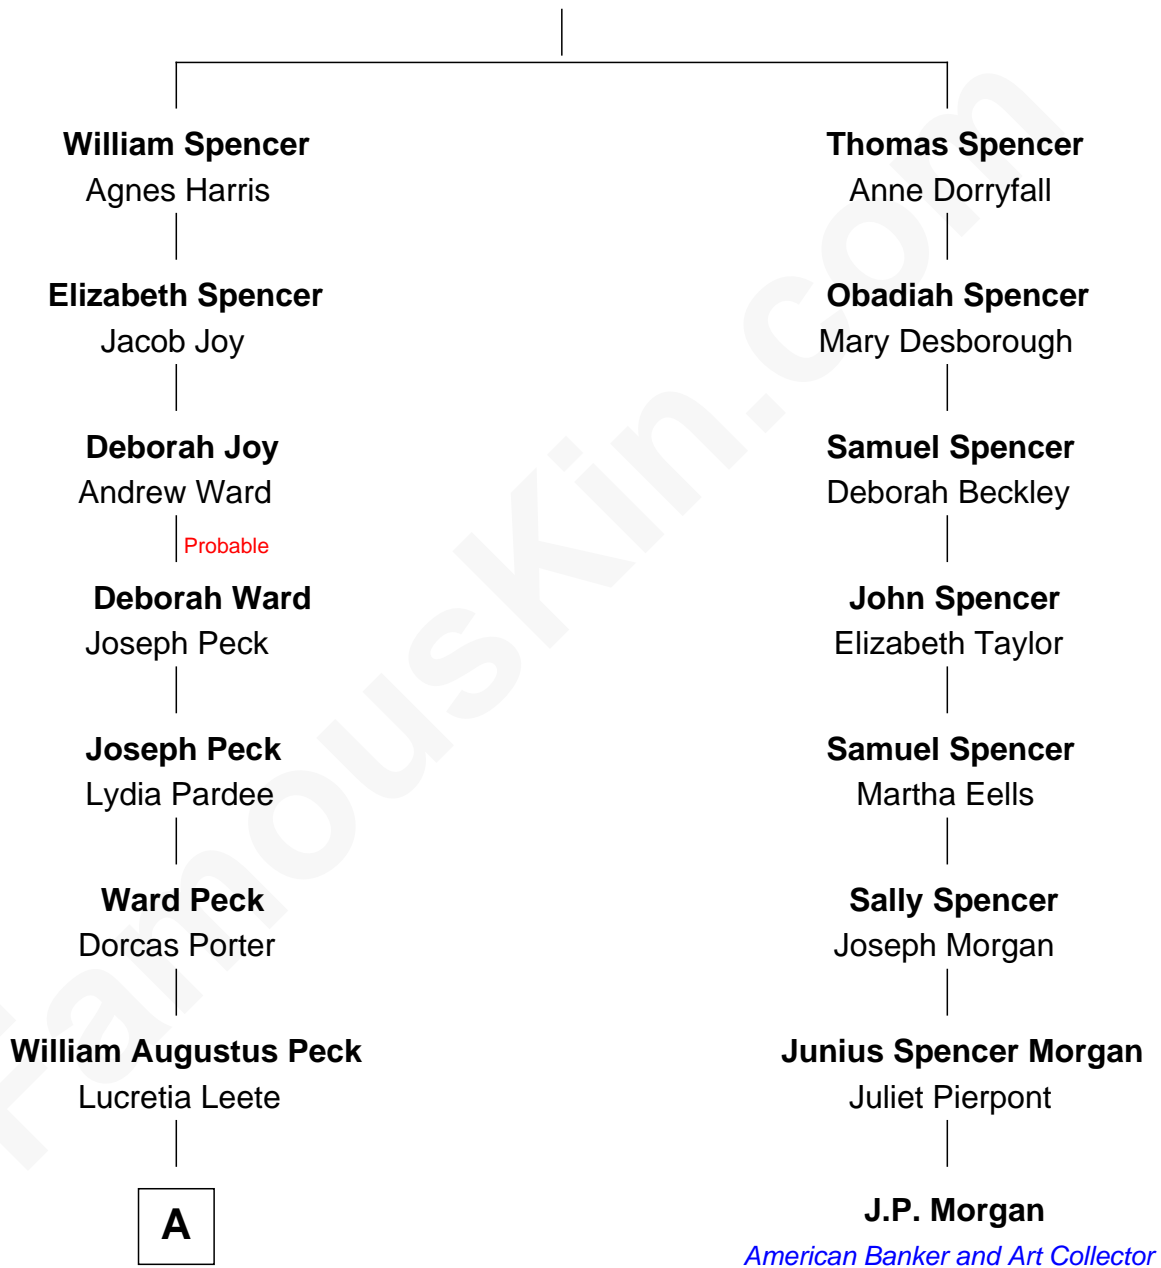

# FamousKin.com Relationship Chart of

**Mizuo Peck**

*TV and Movie Actress*

7th cousin 4 times removed of

**J.P. Morgan**

*American Banker and Art Collector*

**Gerard Spencer**

Alice Whitbread

**A**

George Lyman Peck

Fanny Craft Fosdick

George Leete Peck

Katharine May Tolles

Laurence Tolles Peck

Barbara Field

George Leete Peck

Sanae Mizusawa

**Mizuo Peck**

*TV and Movie Actress*